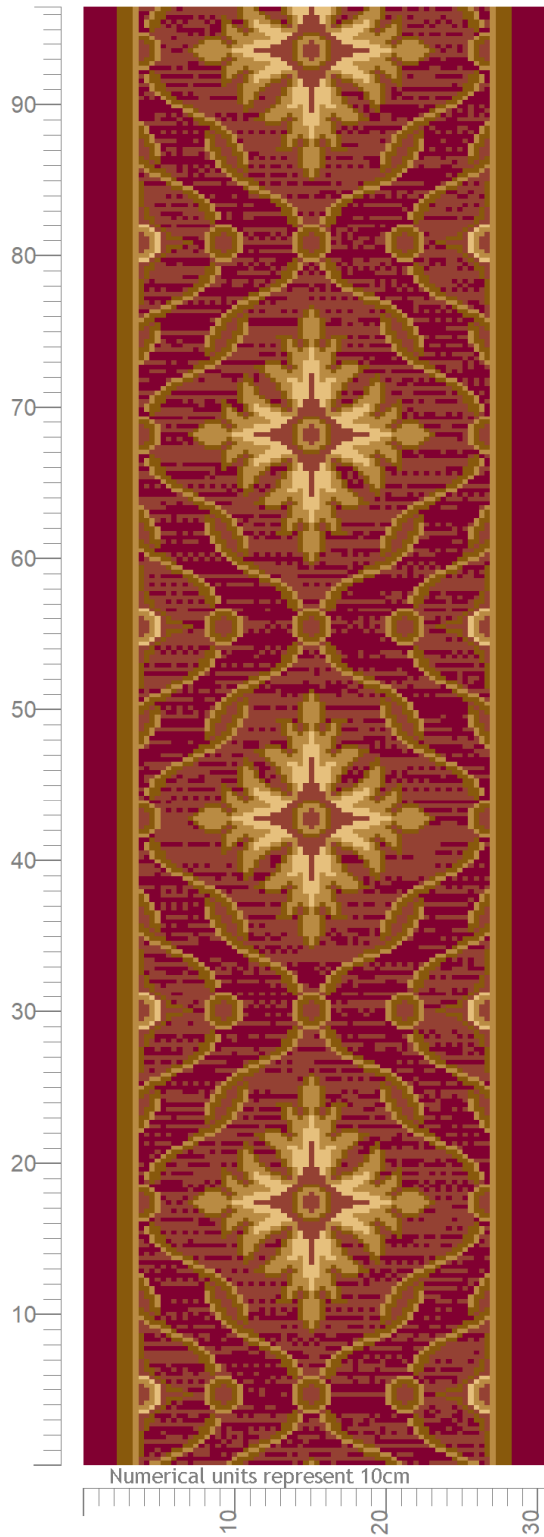

Wilton Carpets

Design ID: 80119-96
 Design Size: 1ft 0in x 3ft 4in
 Metric: 0.30M x 1.02M
 Ends*Rows: 84 x 360
 Quality: 7 x 9 per Inch
 Match: Straight
 Print Scale: 1:5.00
 Repeats: 1 by 0.95

51/00 Honey Gold	4	
6280 Cinnamon	8	
ON1 Toreador	9	
4180 Bamboo	11	
4181 Pollen	12	