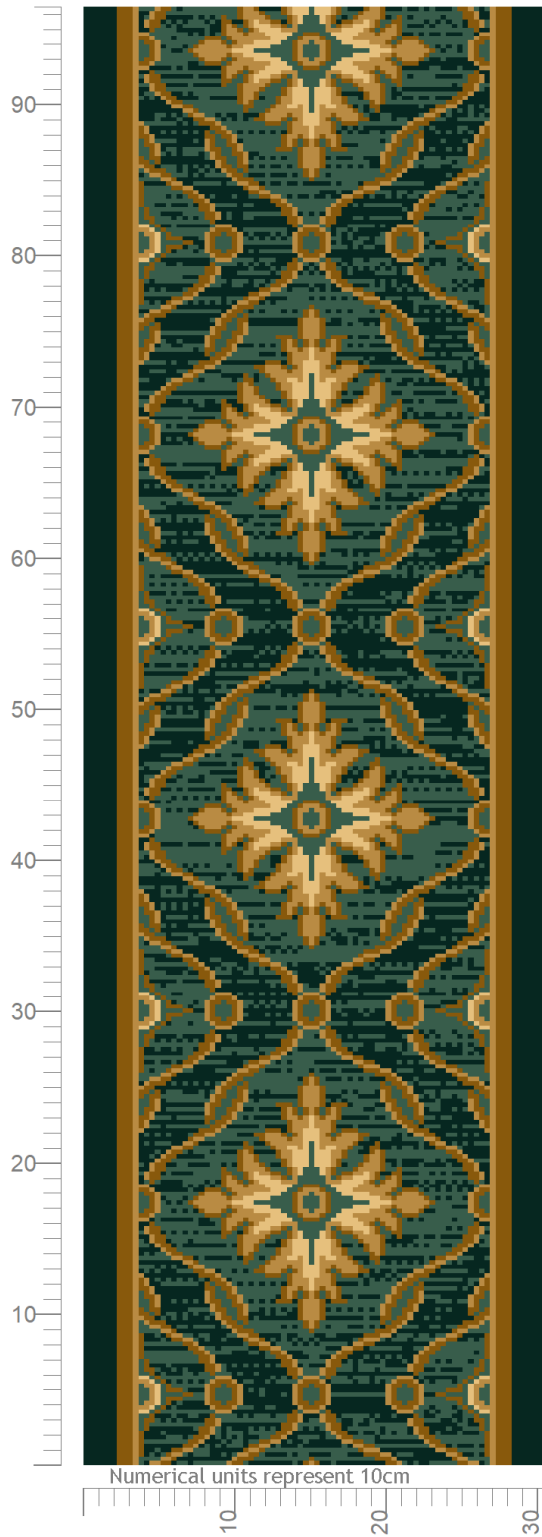

# Wilton Carpets

Design ID: 80116-88  
 Design Size: 1ft 0in x 3ft 4in  
 Metric: 0.30M x 1.02M  
 Ends\*Rows: 84 x 360  
 Quality: 7 x 9 per Inch  
 Match: Straight  
 Print Scale: 1:5.00  
 Repeats: 1 by 0.95

51/00 Honey Gold	4	
S482 Atlantic Green	5	
3340 Juniper	10	
4180 Bamboo	11	
4181 Pollen	12	

© The Wilton Carpet Factory Ltd

The Wilton Carpet Factory Ltd Minster Street, Wilton, Salisbury SP2 0AY  
 Tel:01722 742890 Fax 01722 742923 E-mail: sales@wiltoncarpets.com or designstudio@wiltoncarpets.com