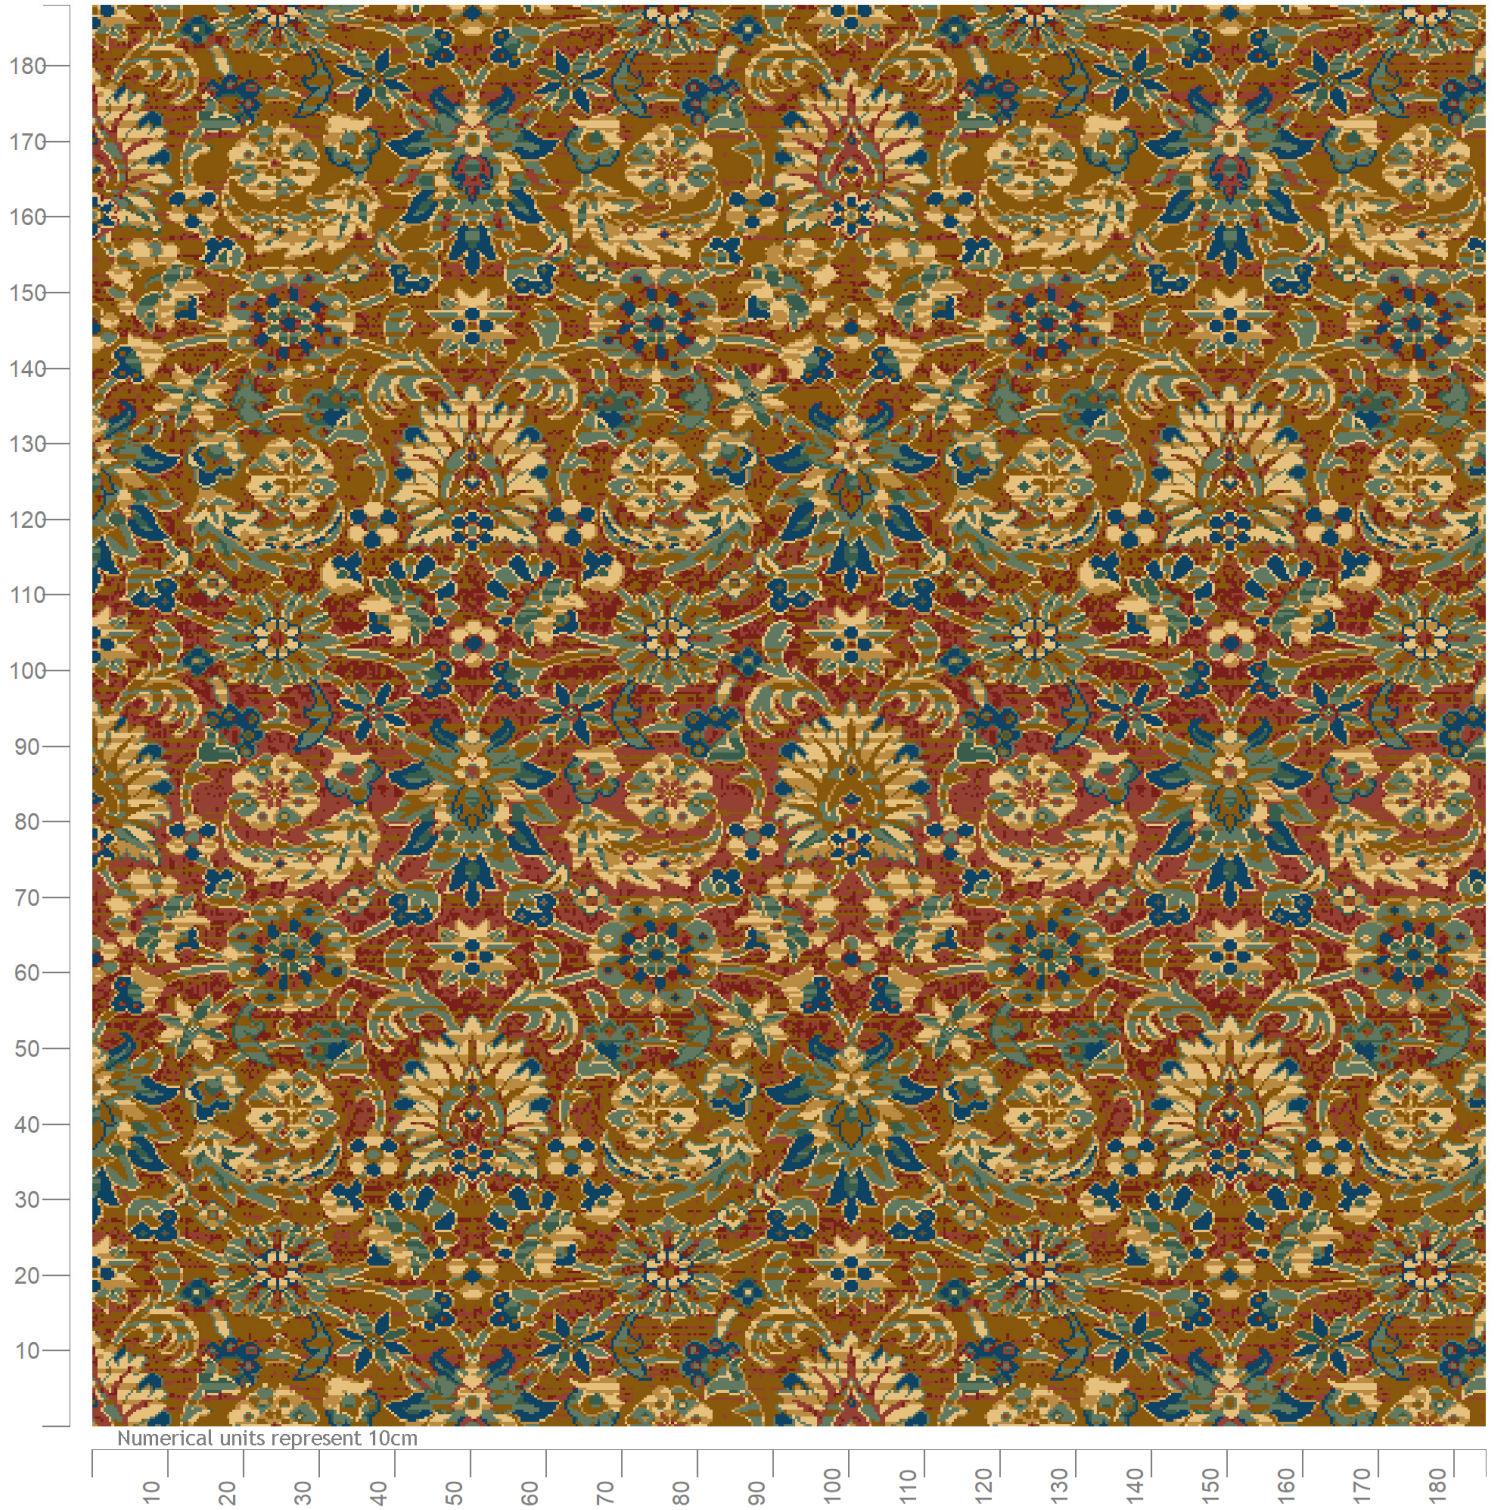

# Wilton Carpets

Design ID: 80111-64  
 Design Size: 13ft 1.71in x 5ft 5.75in  
 Metric: 4.01M x 1.67M  
 Ends\*Rows: 1104 x 526  
 Quality: 7 x 8 per Inch  
 Match: Straight  
 Print Scale: 1:10 (1 1/5" to 1 Foot)  
 Repeats: 0.46 by 1.13

5839 Bluegrass	1	
7850 Indigo	3	
51/00 Honey Gold	4	
S482 Atlantic Green	5	
78/00 Paprika	6	
6280 Cinnamon	8	
4180 Bamboo	11	
4181 Pollen	12	

© The Wilton Carpet Factory Ltd

The Wilton Carpet Factory Ltd Minster Street, Wilton, Salisbury SP2 0AY  
 Tel:01722 742890 Fax 01722 742923 E-mail: sales@wiltoncarpets.com or designstudio@wiltoncarpets.com