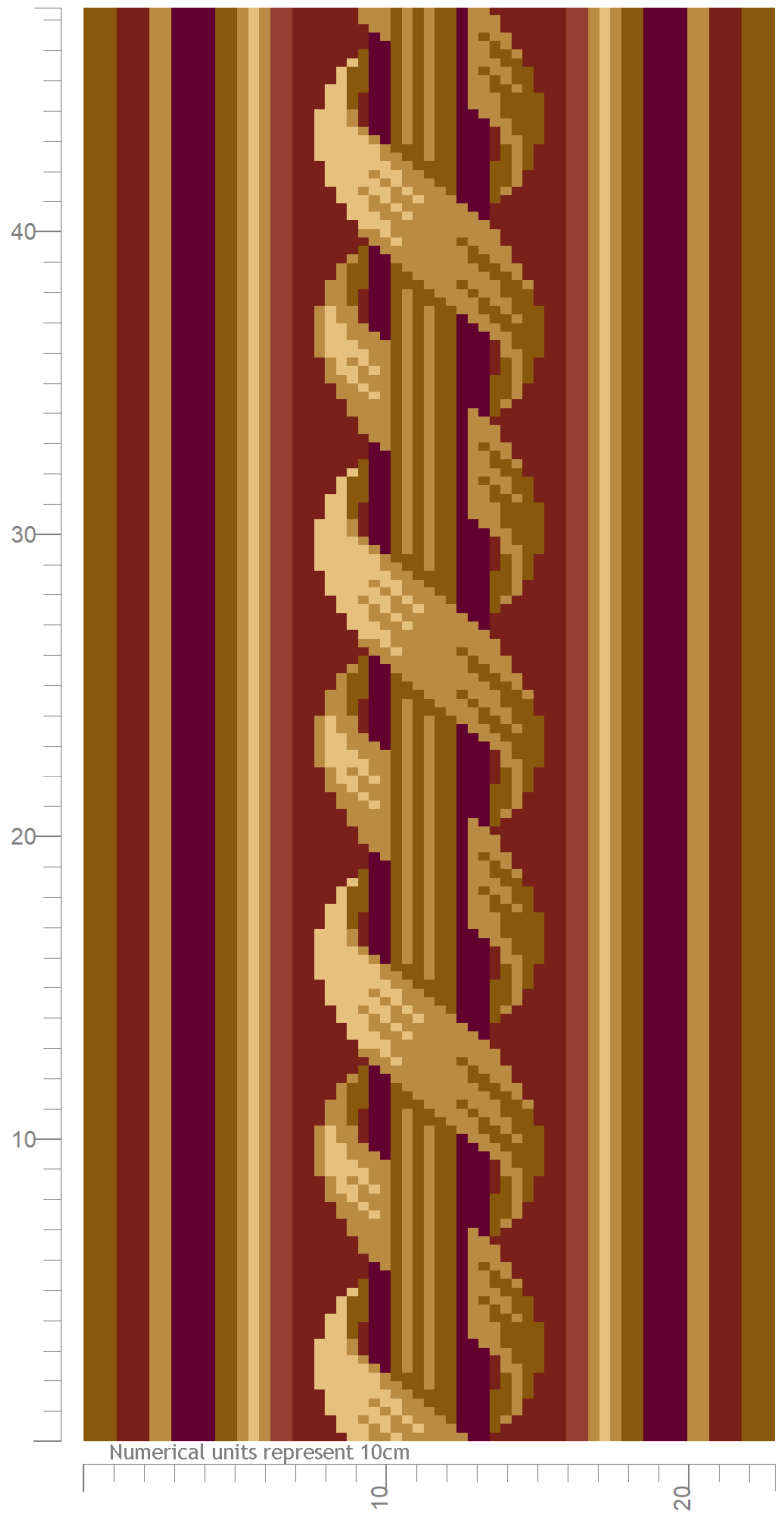

Wilton Carpets

Design ID: 80102-96
 Design Size: 9in x 10.67in
 Metric: 0.23M x 0.27M
 Ends*Rows: 63 x 96
 Quality: 7 x 9 per Inch
 Match: Straight
 Print Scale: 1:2.50
 Repeats: 1 by 1.75

| | | | |
|--|------------------|----|---|
| | 77/00 Ruby | 2 |  |
| | 51/00 Honey Gold | 4 |  |
| | 78/00 Paprika | 6 |  |
| | 6280 Cinnamon | 8 |  |
| | 4180 Bamboo | 11 |  |
| | 4181 Pollen | 12 |  |