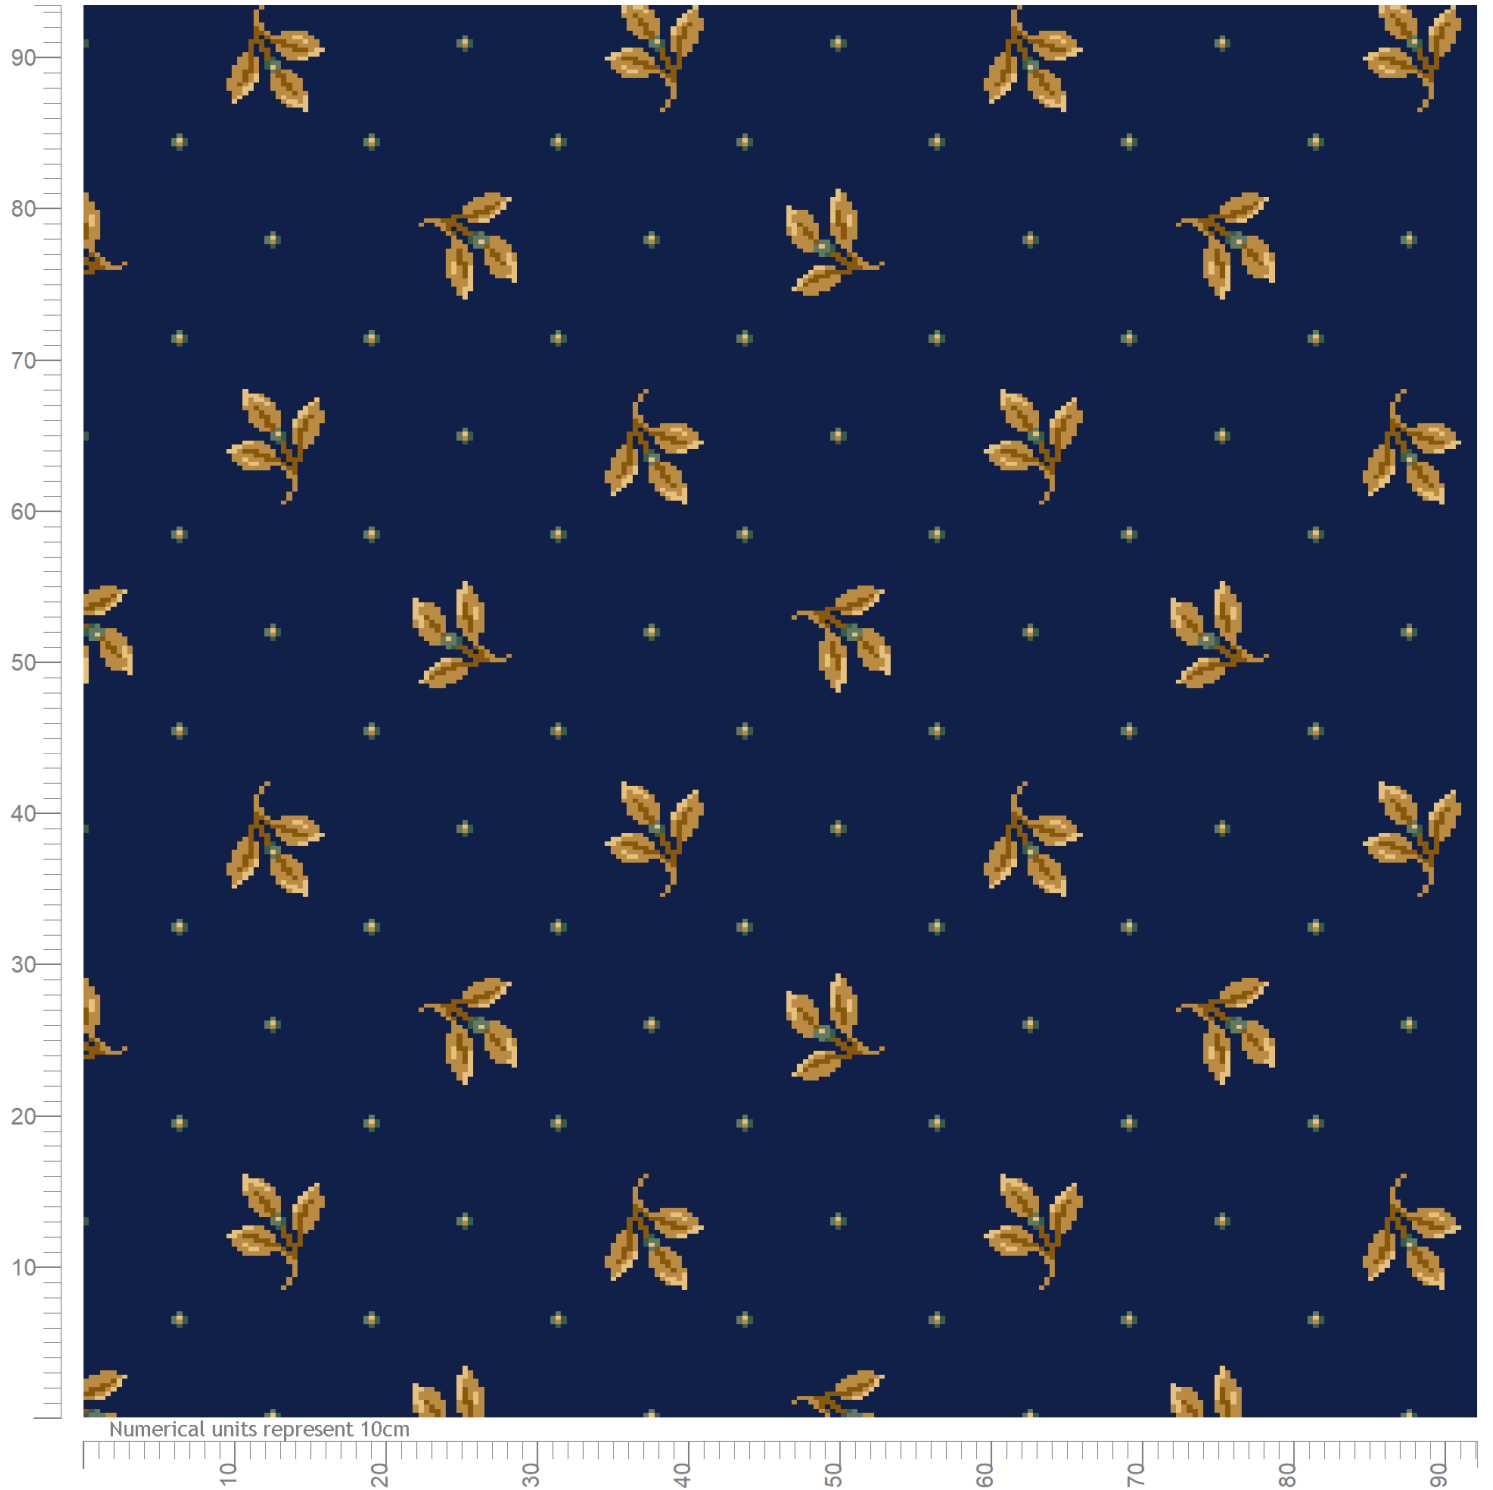

Wilton Carpets

Design ID: 80092-36
 Design Size: 13ft 1.71in x 1ft 8.44in
 Metric: 4.01M x 0.52M
 Ends*Rows: 1104 x 184
 Quality: 7 x 9 per Inch
 Match: Straight
 Print Scale: 1:5.00
 Repeats: 0.23 by 1.8