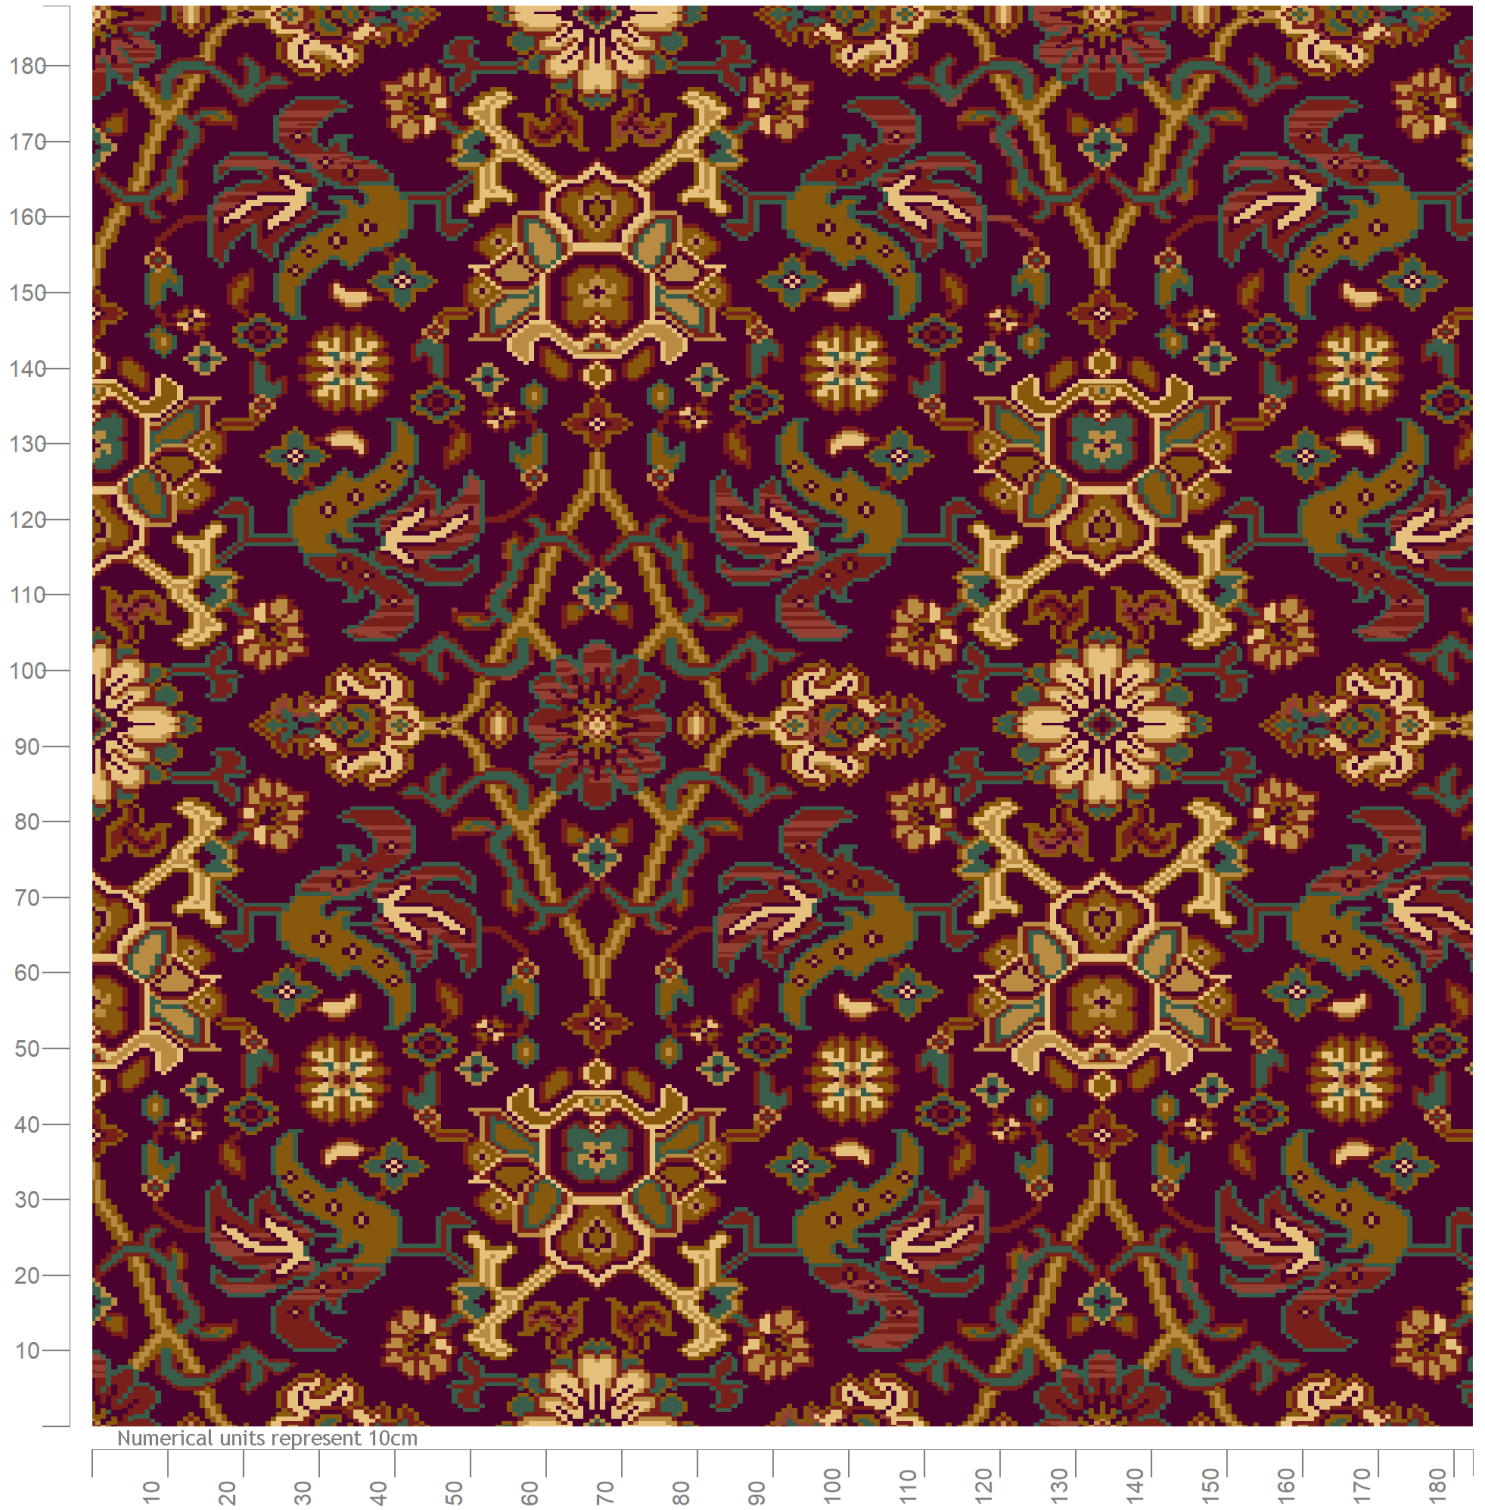

Wilton Carpets

Design ID: 80091-96
 Design Size: 13ft 1.71in x 6ft 2in
 Metric: 4.01M x 1.88M
 Ends*Rows: 1104 x 666
 Quality: 7 x 9 per Inch
 Match: Straight
 Print Scale: 1:10 (1 1/5" to 1 Foot)
 Repeats: 0.46 by 1

77/00 Ruby	2	
51/00 Honey Gold	4	
S482 Atlantic Green	5	
78/00 Paprika	6	
6280 Cinnamon	8	
4180 Bamboo	11	
4181 Pollen	12	

© The Wilton Carpet Factory Ltd

The Wilton Carpet Factory Ltd Minster Street, Wilton, Salisbury SP2 0AY
 Tel:01722 742890 Fax 01722 742923 E-mail: sales@wiltoncarpets.com or designstudio@wiltoncarpets.com