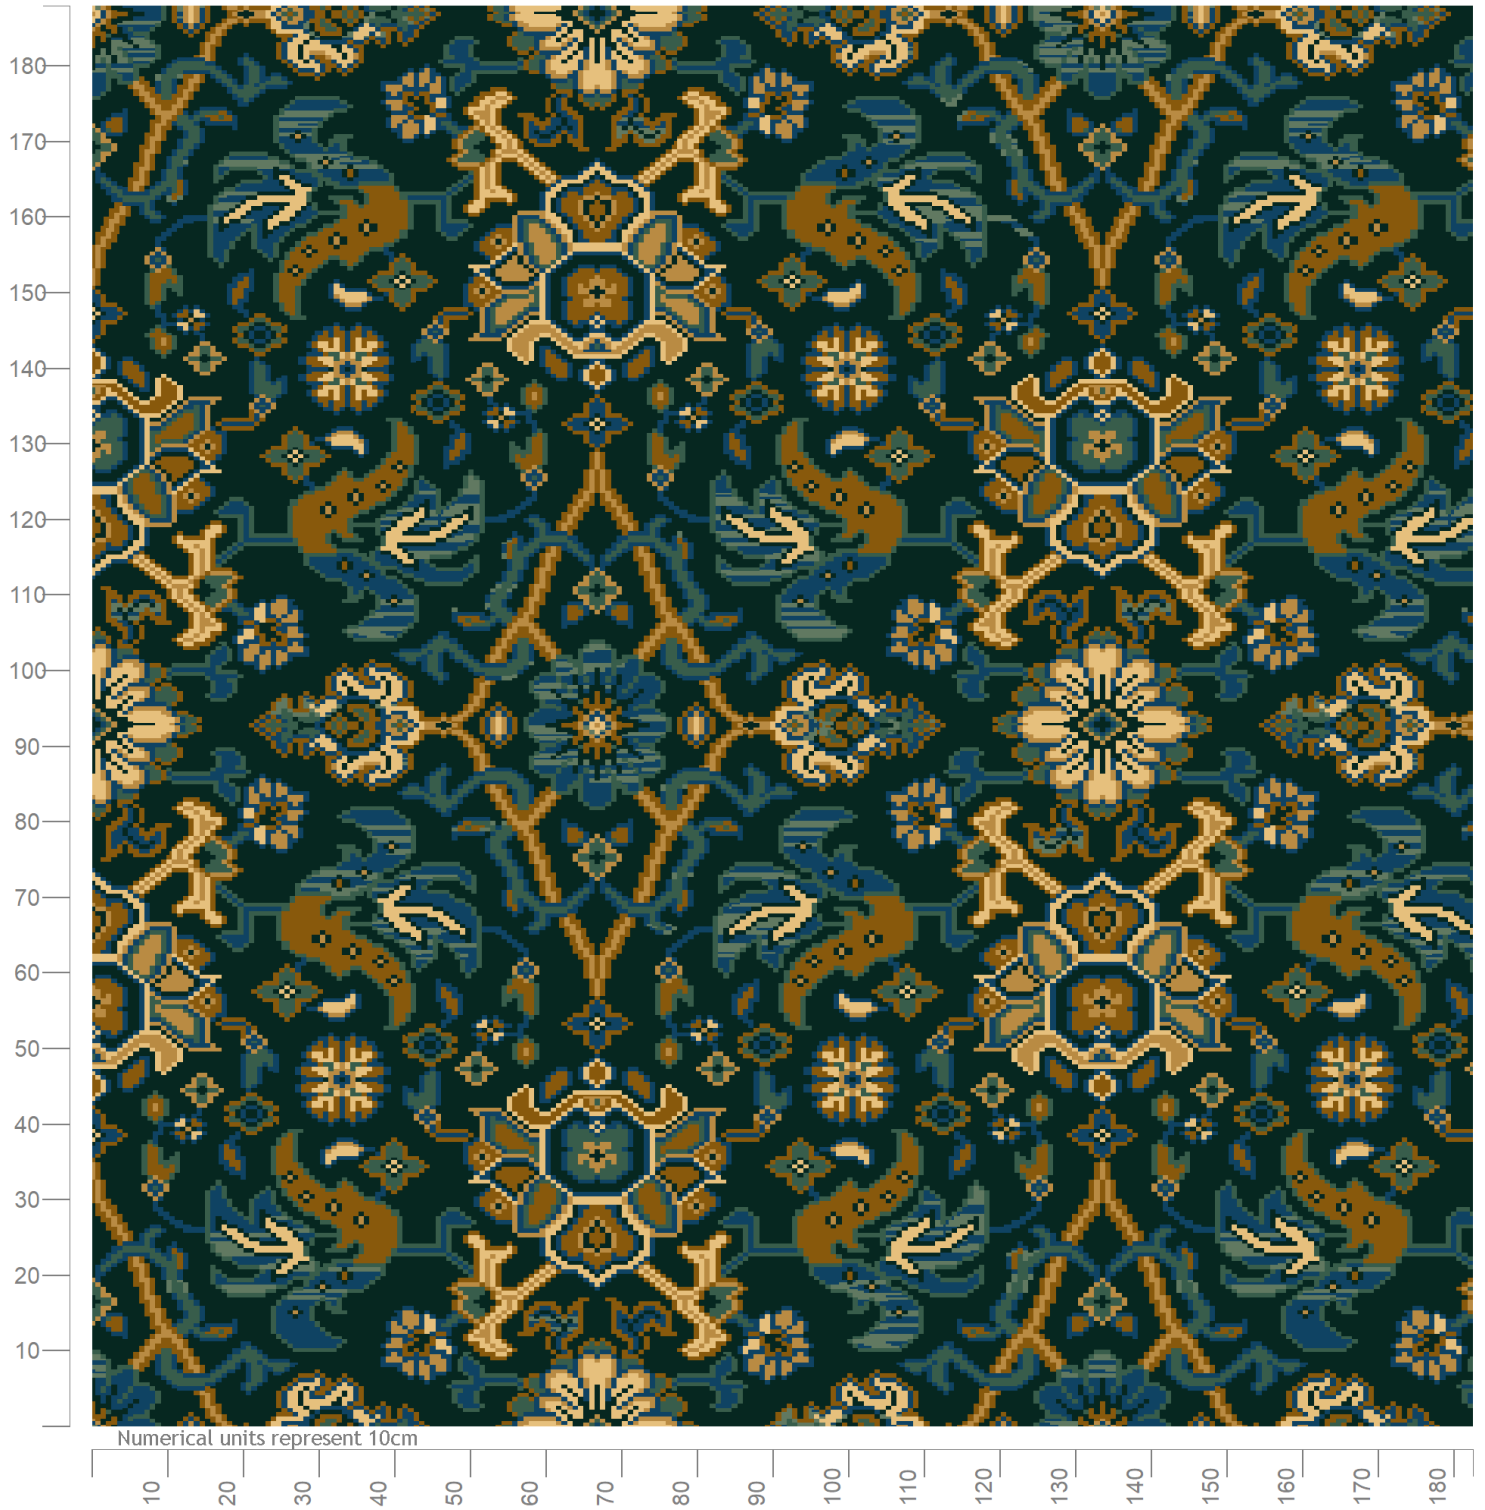

Wilton Carpets

Design ID: 80089-83
 Design Size: 13ft 1.71in x 6ft 2in
 Metric: 4.01M x 1.88M
 Ends*Rows: 1104 x 666
 Quality: 7 x 9 per Inch
 Match: Straight
 Print Scale: 1:10 (1 1/5" to 1 Foot)
 Repeats: 0.46 by 1

5839 Bluegrass	1	
7850 Indigo	3	
51/00 Honey Gold	4	
S482 Atlantic Green	5	
3340 Juniper	10	
4180 Bamboo	11	
4181 Pollen	12	

© The Wilton Carpet Factory Ltd

The Wilton Carpet Factory Ltd Minster Street, Wilton, Salisbury SP2 0AY
 Tel:01722 742890 Fax 01722 742923 E-mail: sales@wiltoncarpets.com or designstudio@wiltoncarpets.com