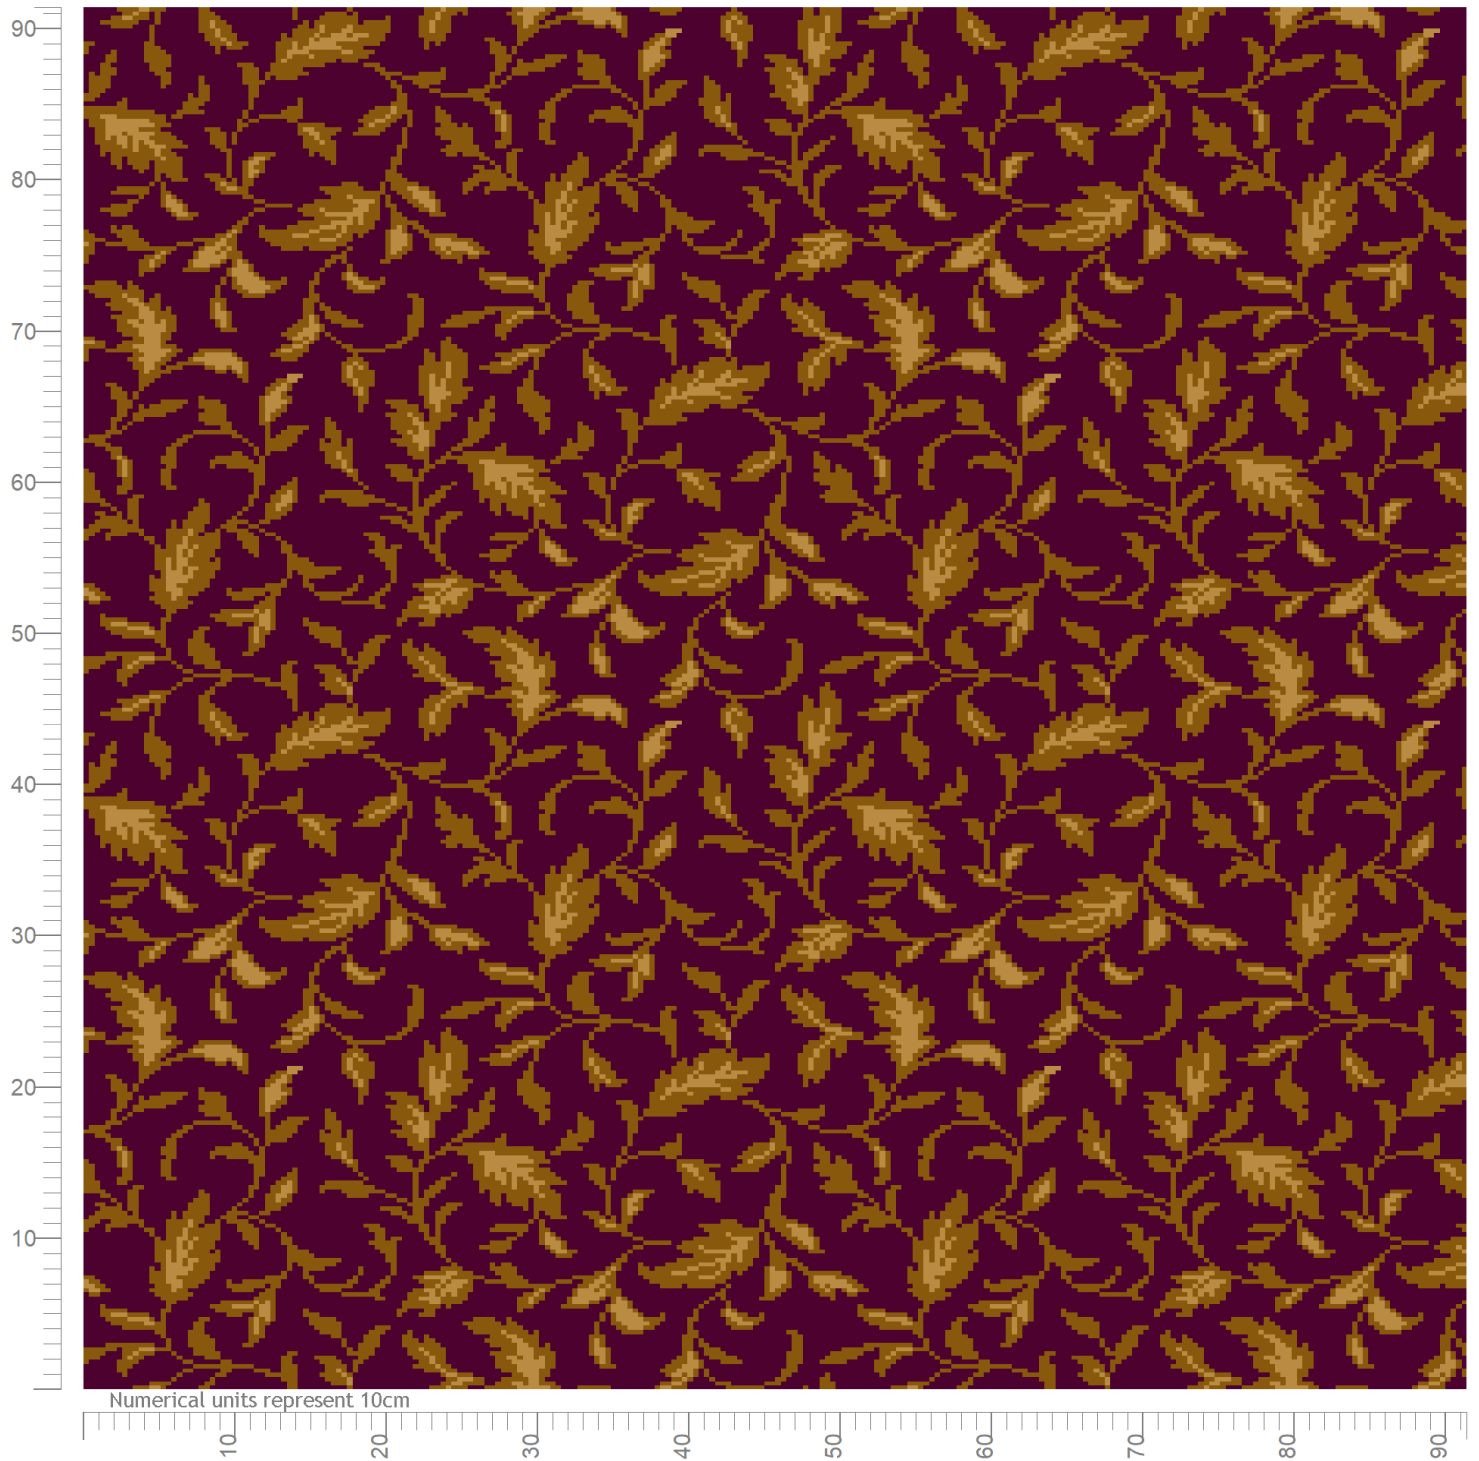

Wilton Carpets

Design ID: 80053-96
Design Size: 13ft 1.71in x 1ft 6in
Metric: 4.01M x 0.46M
Ends*Rows: 1104 x 162
Quality: 7 x 9 per Inch
Match: Straight
Print Scale: 1:5.00
Repeats: 0.23 by 2

77/00 Ruby 2 
51/00 Honey Gold 4 
4180 Bamboo 11 