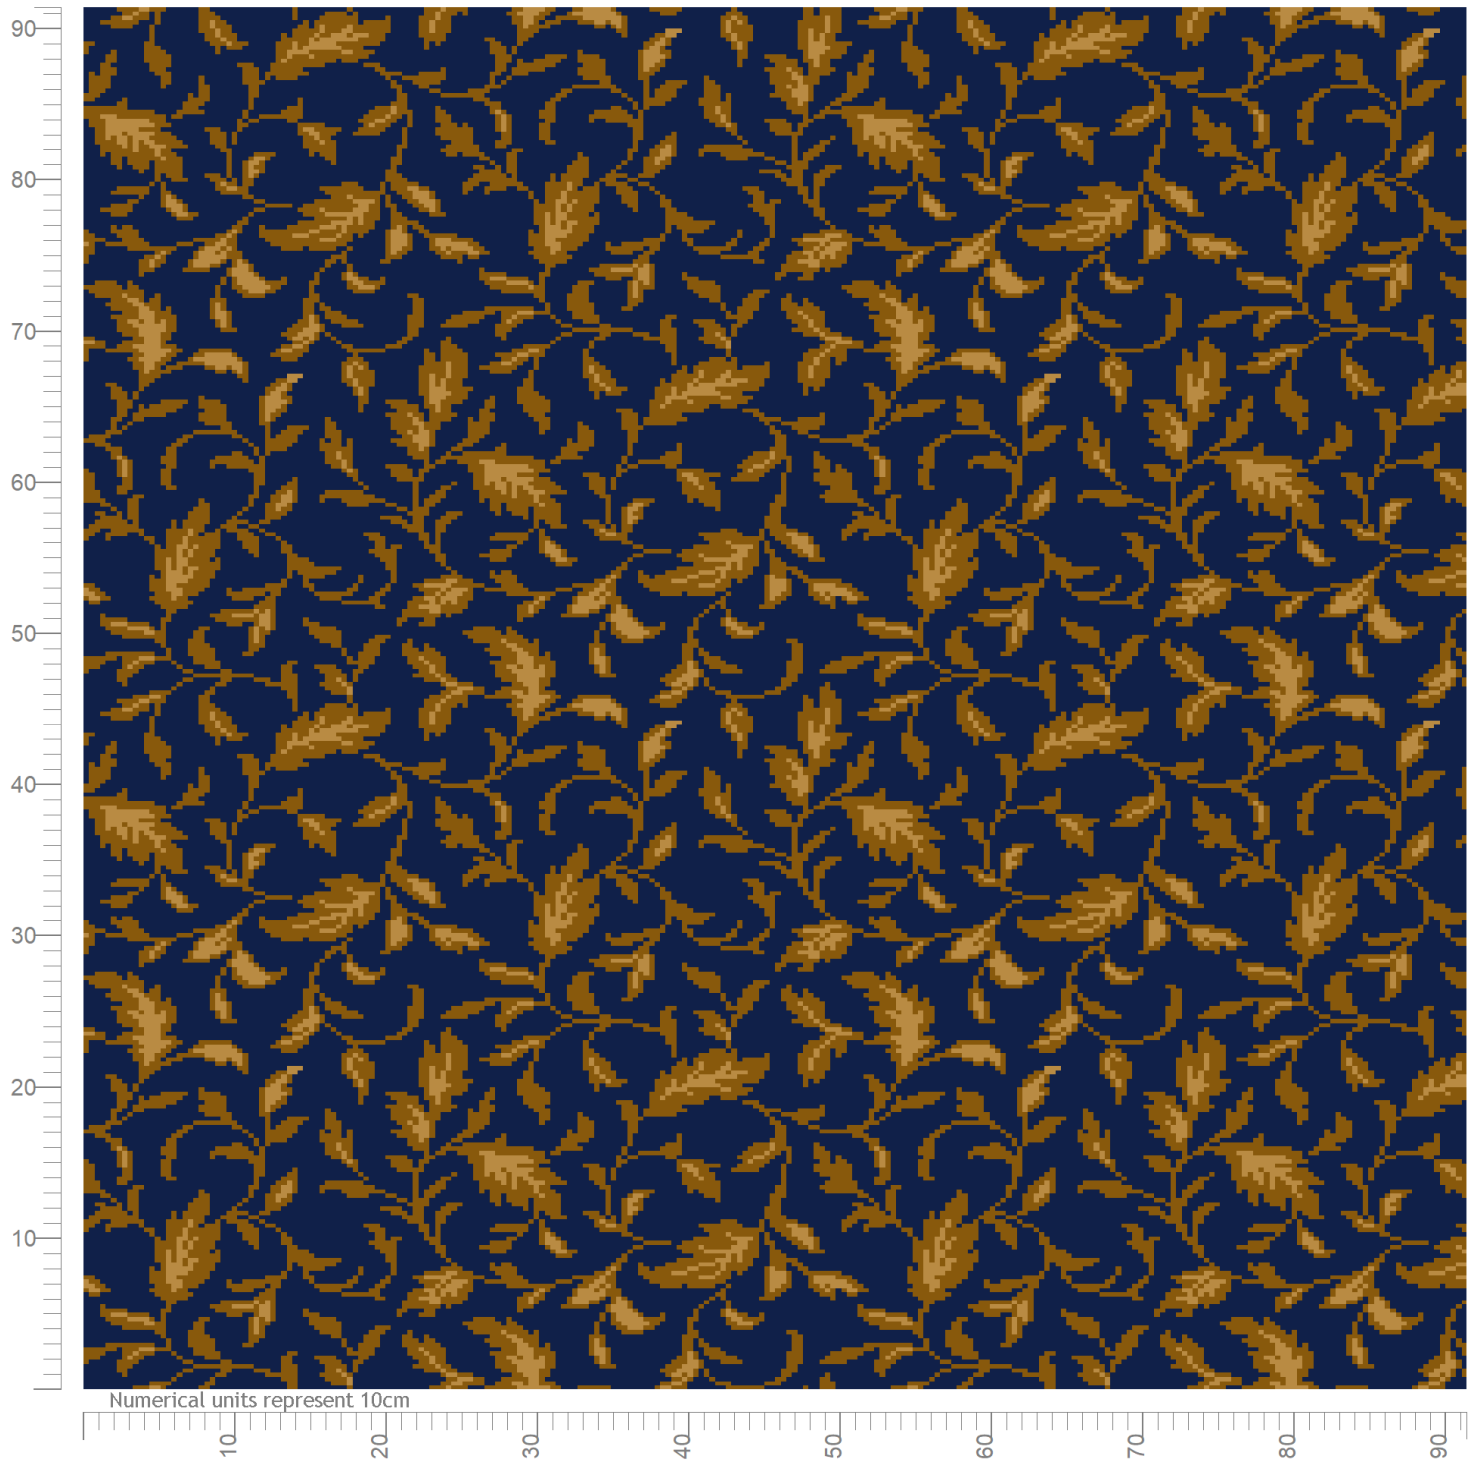

Wilton Carpets

Design ID: 80047-36
 Design Size: 13ft 1.71in x 1ft 6in
 Metric: 4.01M x 0.46M
 Ends*Rows: 1104 x 162
 Quality: 7 x 9 per Inch
 Match: Straight
 Print Scale: 1:5.00
 Repeats: 0.23 by 2

51/00 Honey Gold 4 
 7116 Classic Blue 7 
 4180 Bamboo 11 