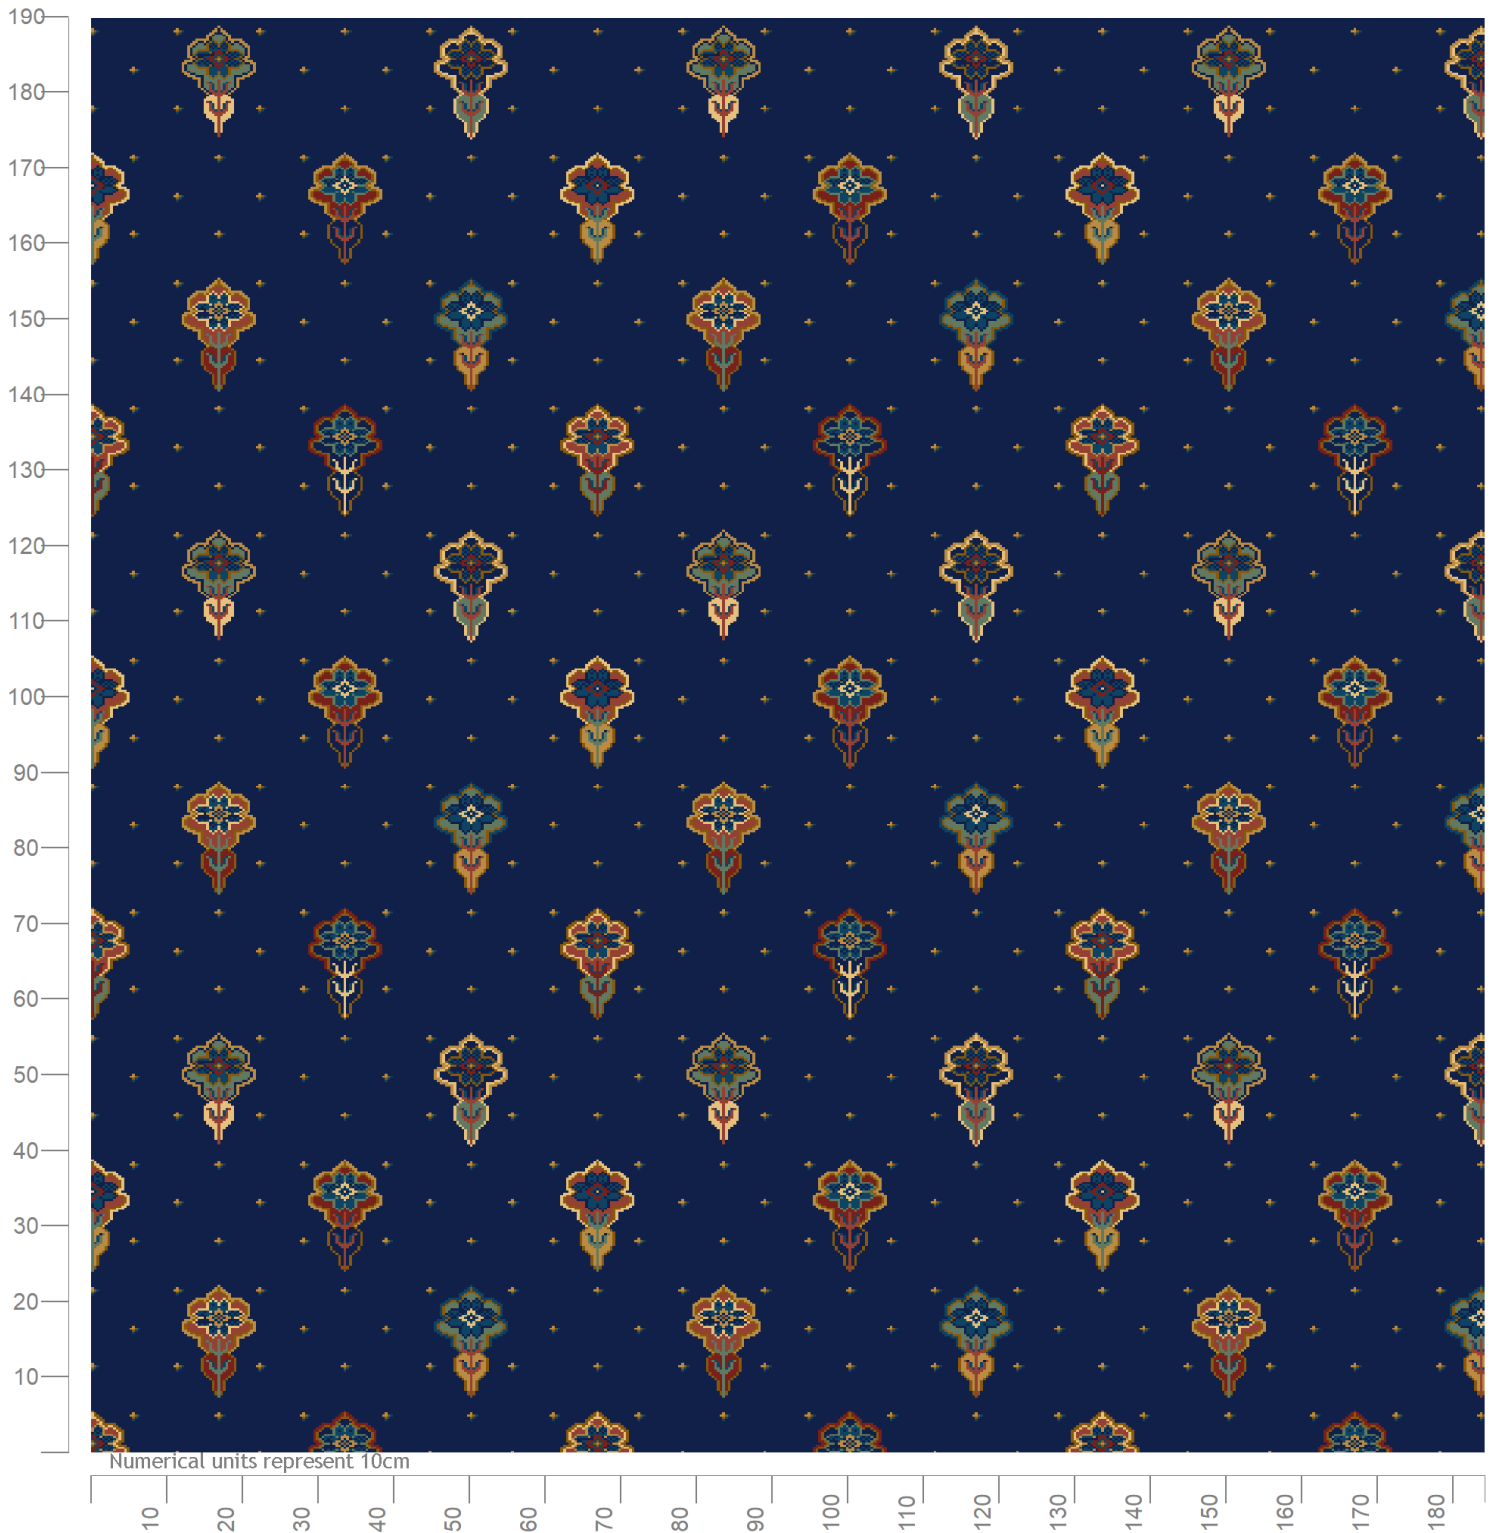

Wilton Carpets

Design ID: 80024-34
 Design Size: 13ft 1.71in x 2ft 2.22in
 Metric: 4.01M x 0.67M
 Ends*Rows: 1104 x 236
 Quality: 7 x 9 per Inch
 Match: Straight
 Print Scale: 1:10 (1 1/5" to 1 Foot)
 Repeats: 0.46 by 2.85

5839 Bluegrass	1	
7850 Indigo	3	
51/00 Honey Gold	4	
78/00 Paprika	6	
7116 Classic Blue	7	
6280 Cinnamon	8	
4180 Bamboo	11	
4181 Pollen	12	

© The Wilton Carpet Factory Ltd

The Wilton Carpet Factory Ltd Minster Street, Wilton, Salisbury SP2 0AY
 Tel:01722 742890 Fax 01722 742923 E-mail: sales@wiltoncarpets.com or designstudio@wiltoncarpets.com