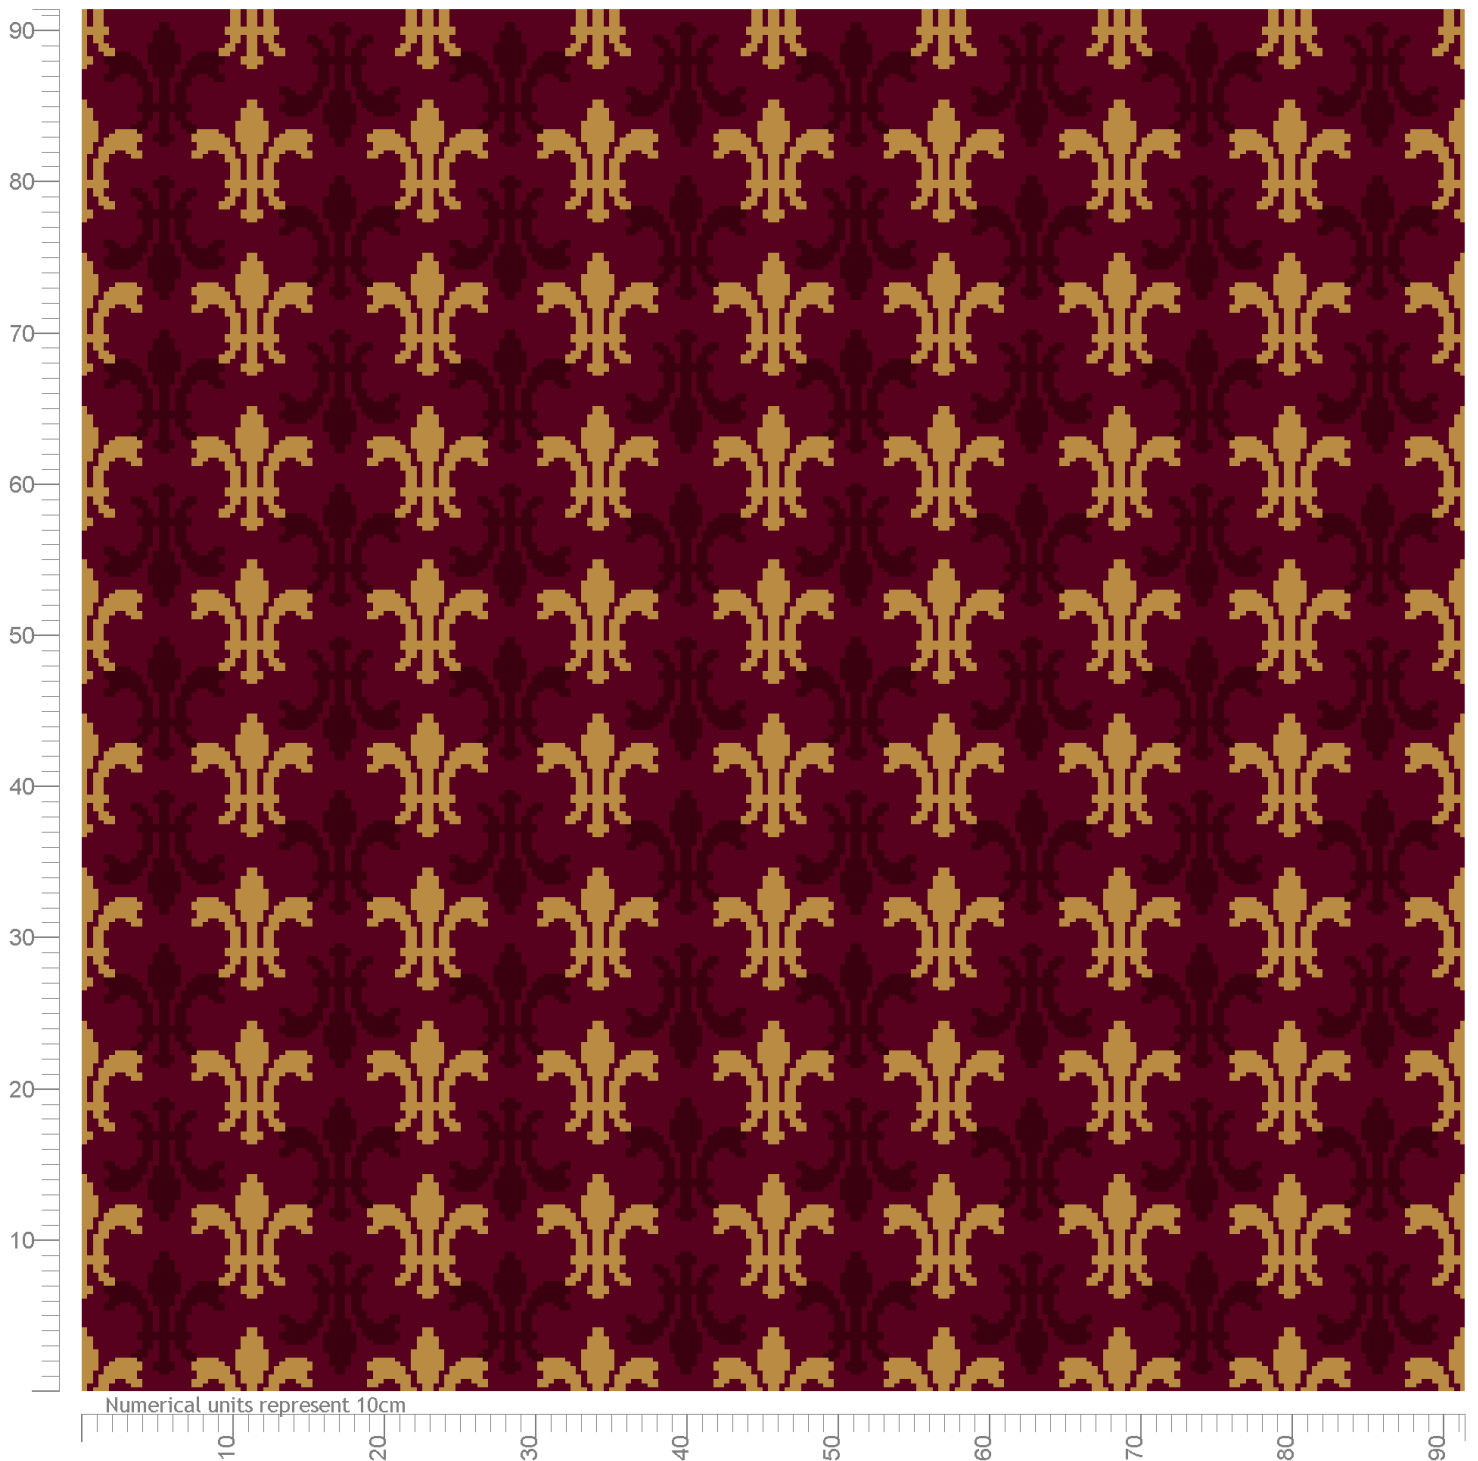

# Wilton Carpets

Design ID: F1442 B1  
 Design Size: 2ft 3in x 8in  
 Metric: 0.69M x 0.20M  
 Ends\*Rows: 189 x 72  
 Quality: 7 x 9 per Inch  
 Match: Straight  
 Print Scale: 1:5.00  
 Repeats: 1.33 by 4.5

77/00 Ruby 1   
 51/00 Honey HSL (Production RGB) 2   
 147/99 H022 Dark Ruby 3 

© The Wilton Carpet Factory Ltd

The Wilton Carpet Factory Ltd Minster Street, Wilton, Salisbury SP2 0AY  
 Tel:01722 742890 Fax 01722 742923 E-mail: sales@wiltoncarpets.com or designstudio@wiltoncarpets.com