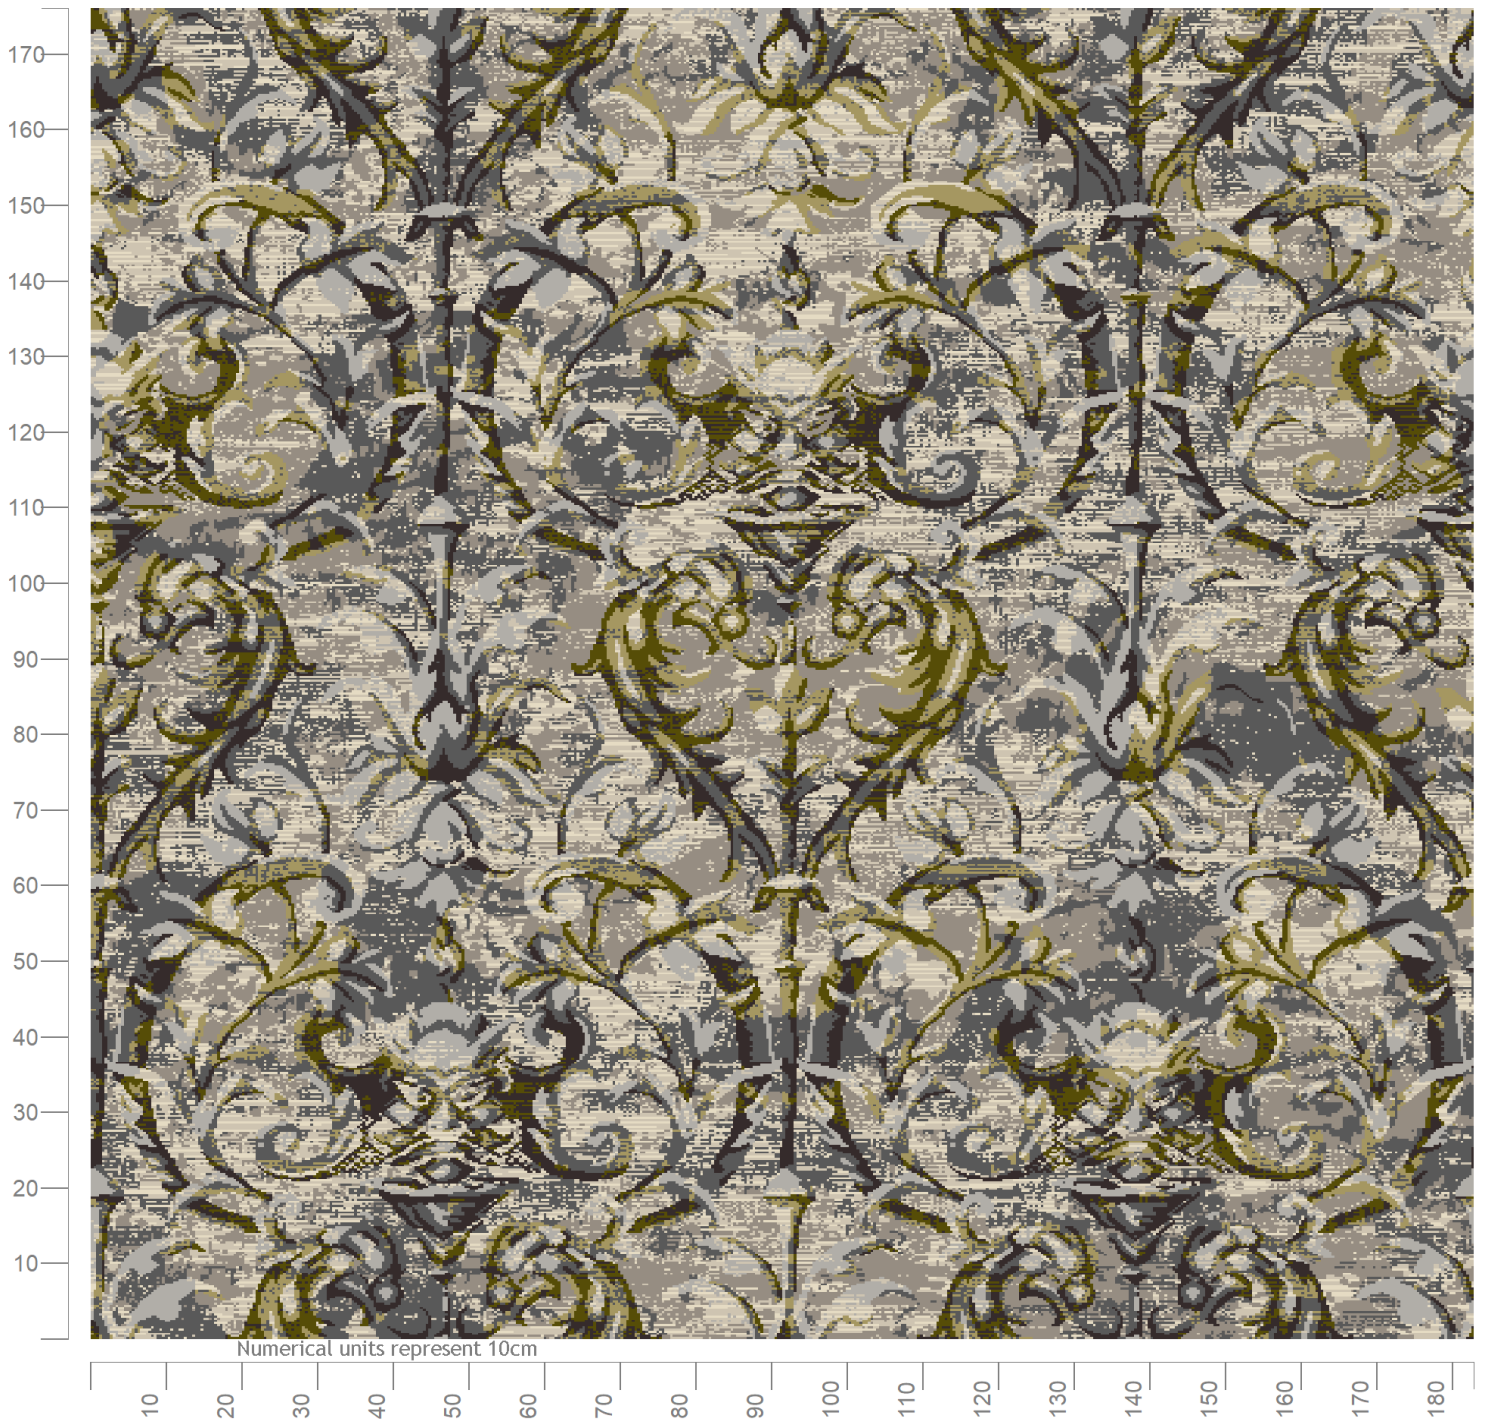

Wilton Carpets

Design ID: T1690 E 1
 Design Size: 12ft 0in x 7ft 10.67in
 Metric: 3.66M x 2.40M
 Ends*Rows: 1008 x 852
 Quality: 7 x 9 per Inch
 Match: Straight
 Print Scale: 1:10 (1 1/5" to 1 Foot)
 Repeats: 0.5 by 0.73

6J1 Pebble	1	
9/88 Granite	2	
4/00 BRAZIL	3	
32/08 Linen HSL (Production RGB)	4	
08 50 30 Karma	5	
29/08 Lime Zest	6	
5803 Coriander	7	
31/08 Stone	8	

© The Wilton Carpet Factory Ltd

The Wilton Carpet Factory Ltd Minster Street, Wilton, Salisbury SP2 0AY
 Tel:01722 742890 Fax 01722 742923 E-mail: sales@wiltoncarpets.com or designstudio@wiltoncarpets.com