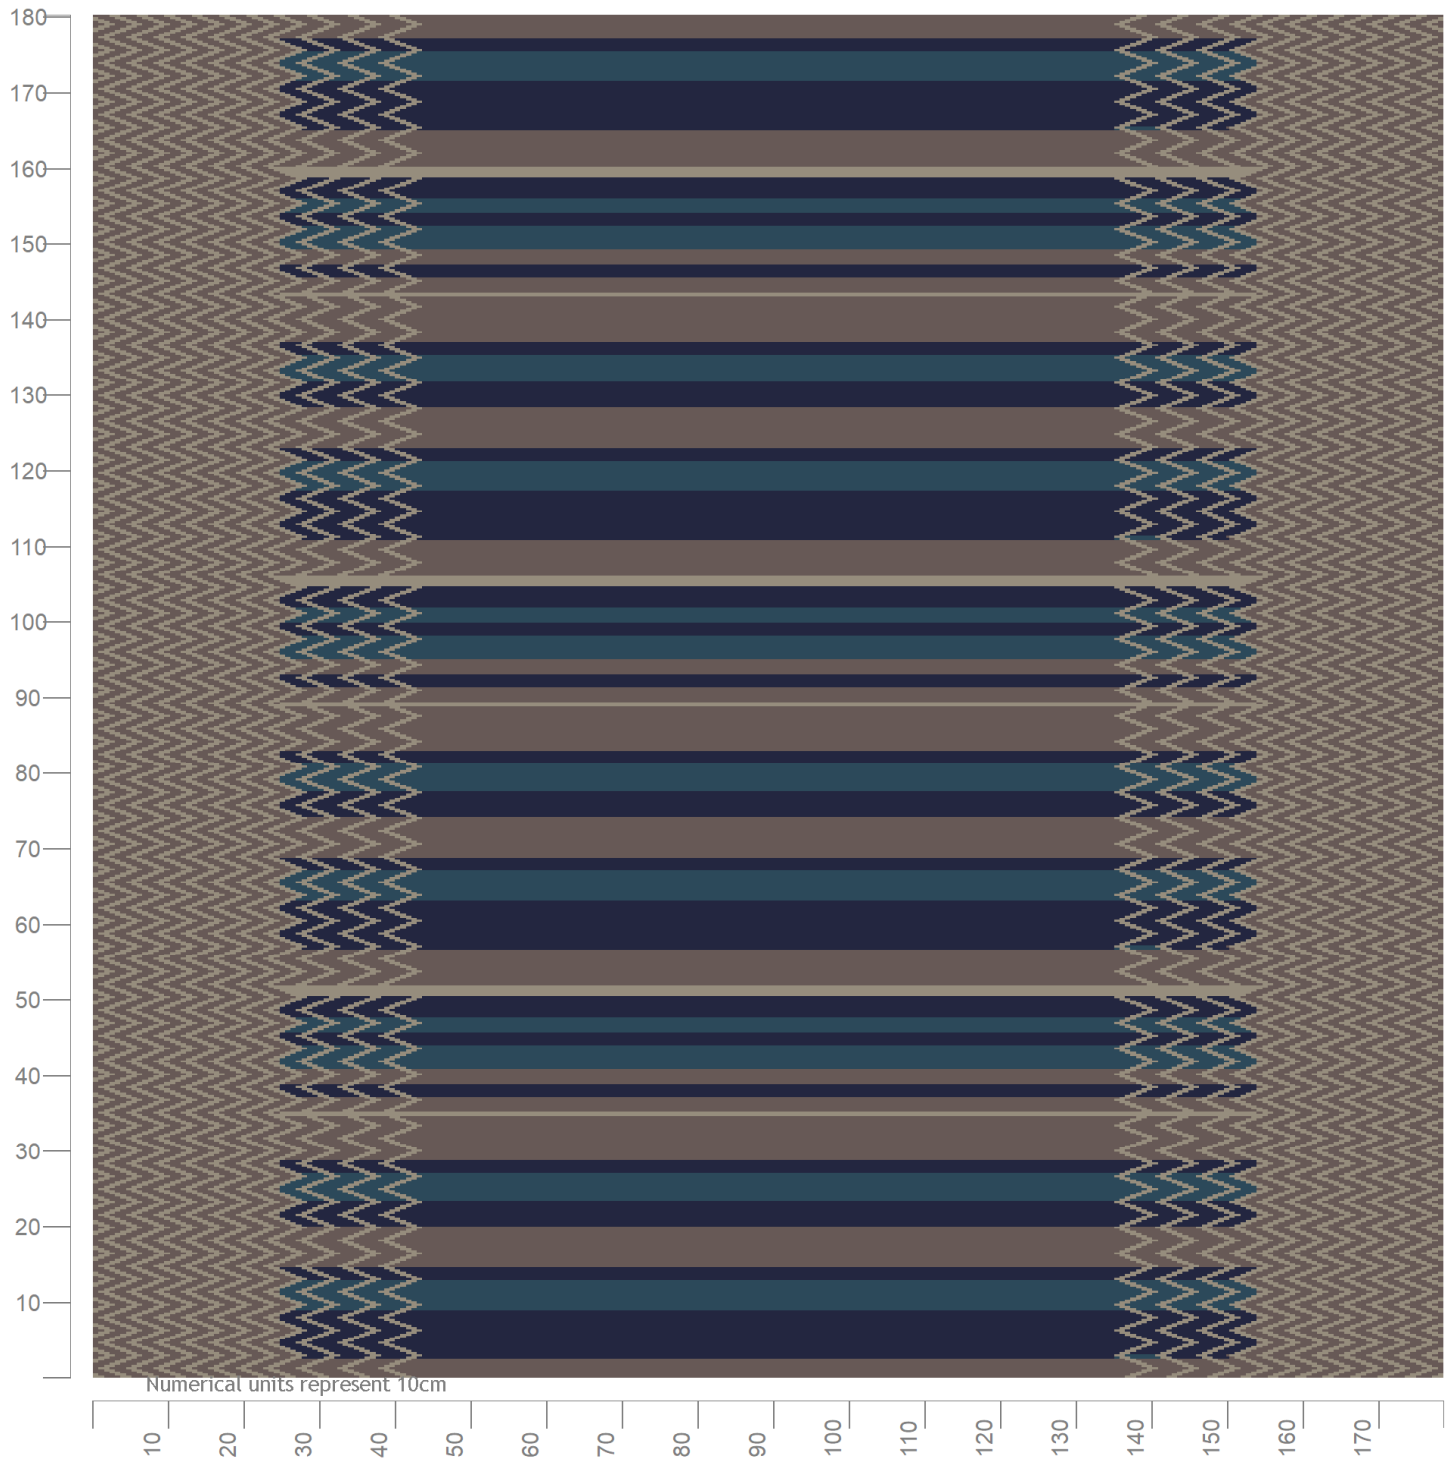

Wilton Carpets

Design ID: F4264 Q 1
 Design Size: 5ft 10.29in x 1ft 9.33in
 Metric: 1.79M x 0.54M
 Ends*Rows: 492 x 192
 Quality: 7 x 9 per Inch
 Match: Straight
 Print Scale: 1:10 (1 1/5" to 1 Foot)
 Repeats: 1 by 3.33