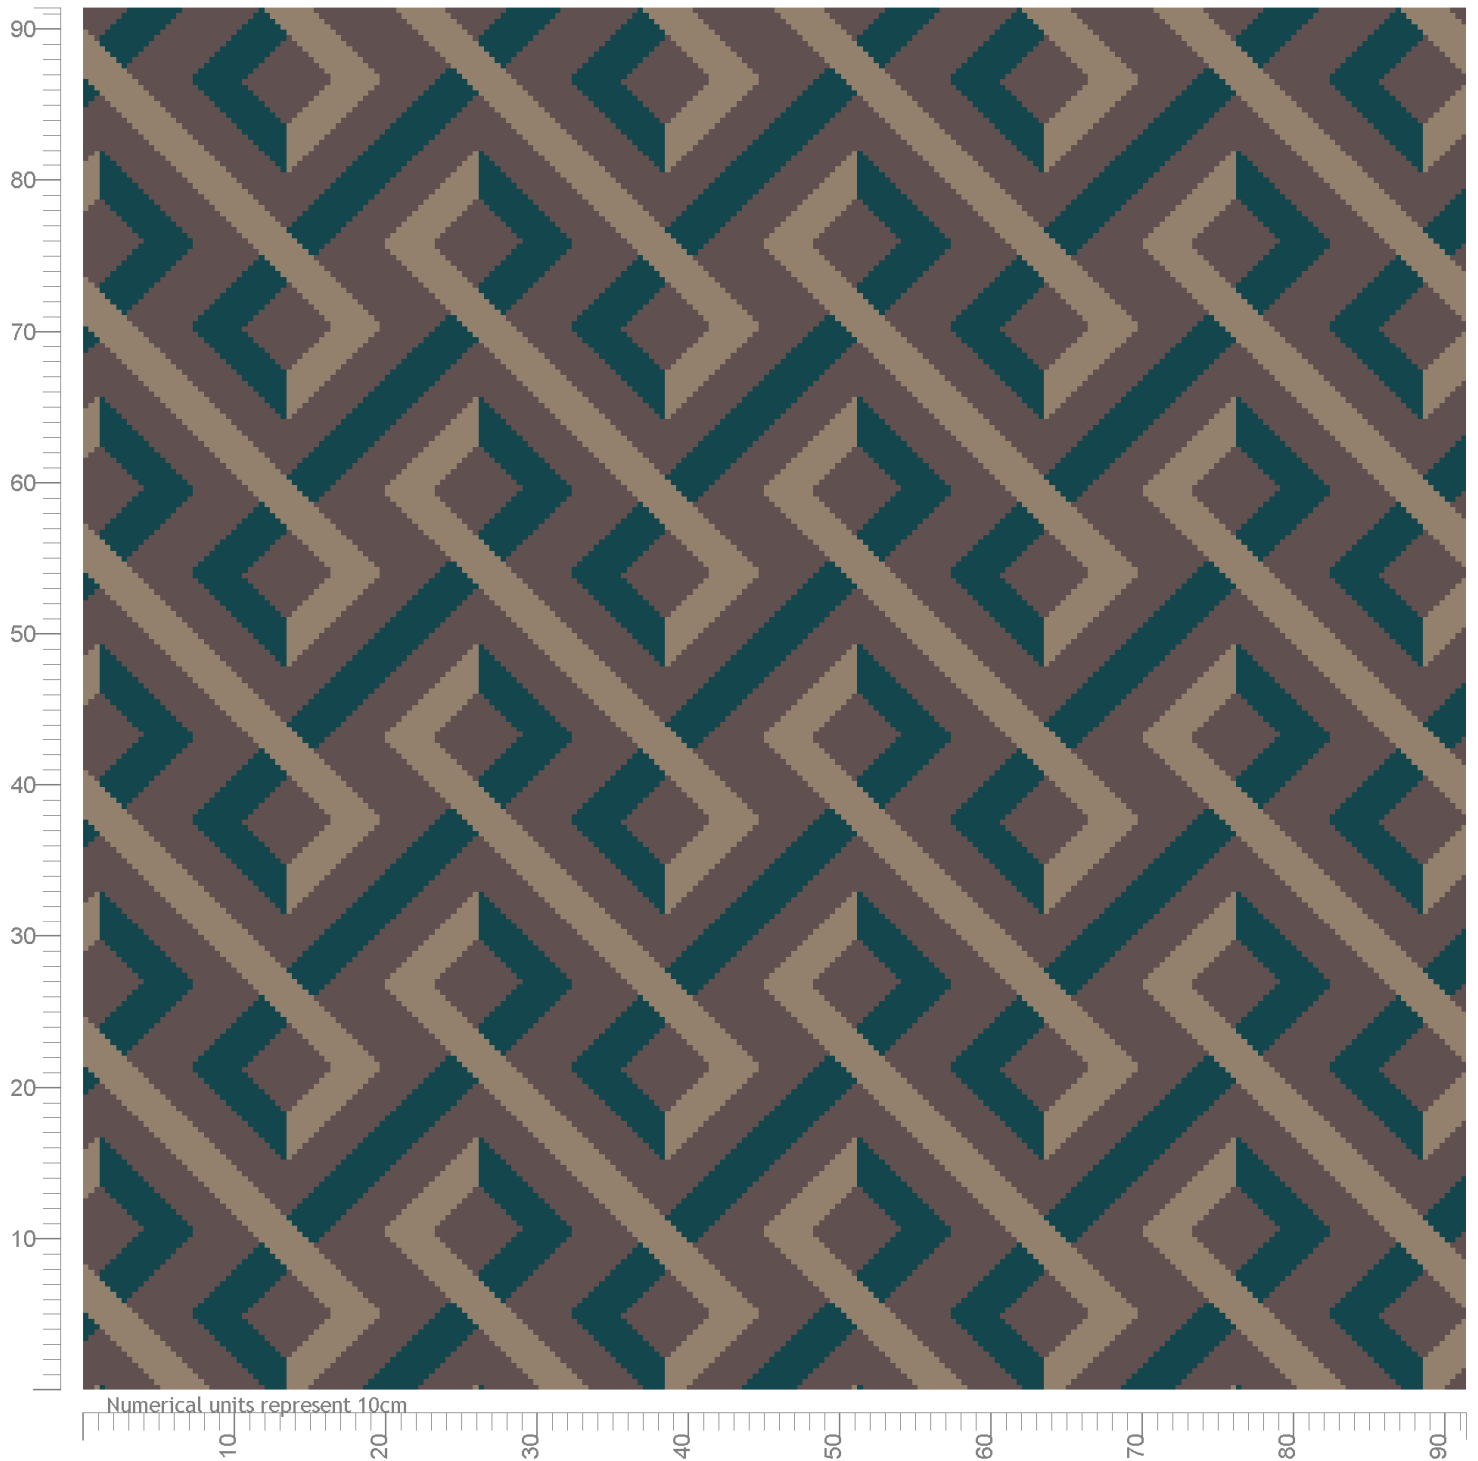

# Wilton Carpets

Design ID: F3766 A 1  
 Design Size: 9.86in x 6.43in  
 Metric: 0.25M x 0.16M  
 Ends\*Rows: 69 x 45  
 Quality: 7 x 7 per Inch  
 Match: Straight  
 Print Scale: 1:5.00  
 Repeats: 3.65 by 5.6