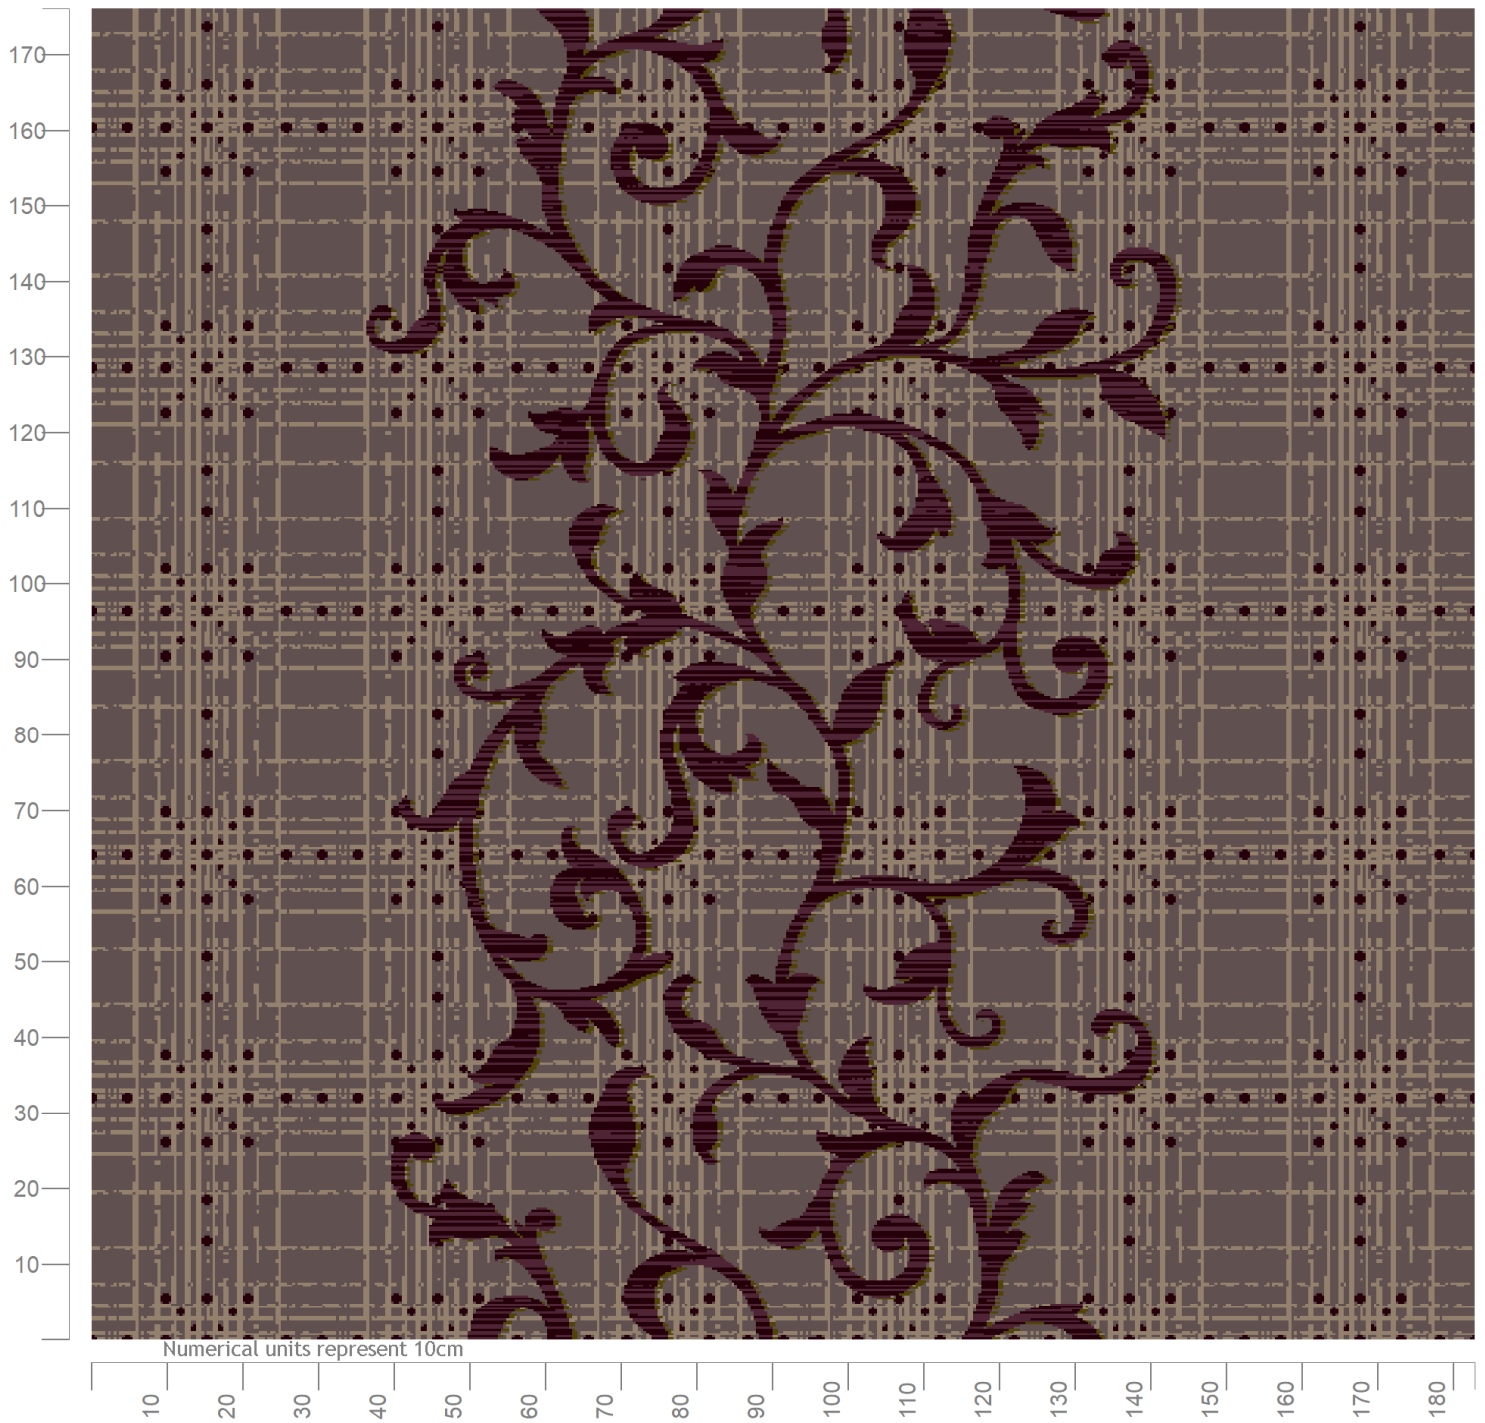

# Wilton Carpets

Design ID: BV527 J 1  
 Design Size: 6ft 0in x 9ft 5.78in  
 Metric: 1.83M x 2.89M  
 Ends\*Rows: 504 x 1024  
 Quality: 7 x 9 per Inch  
 Match: Straight  
 Print Scale: 1:10 (1 1/5" to 1 Foot)  
 Repeats: 1 by 0.61