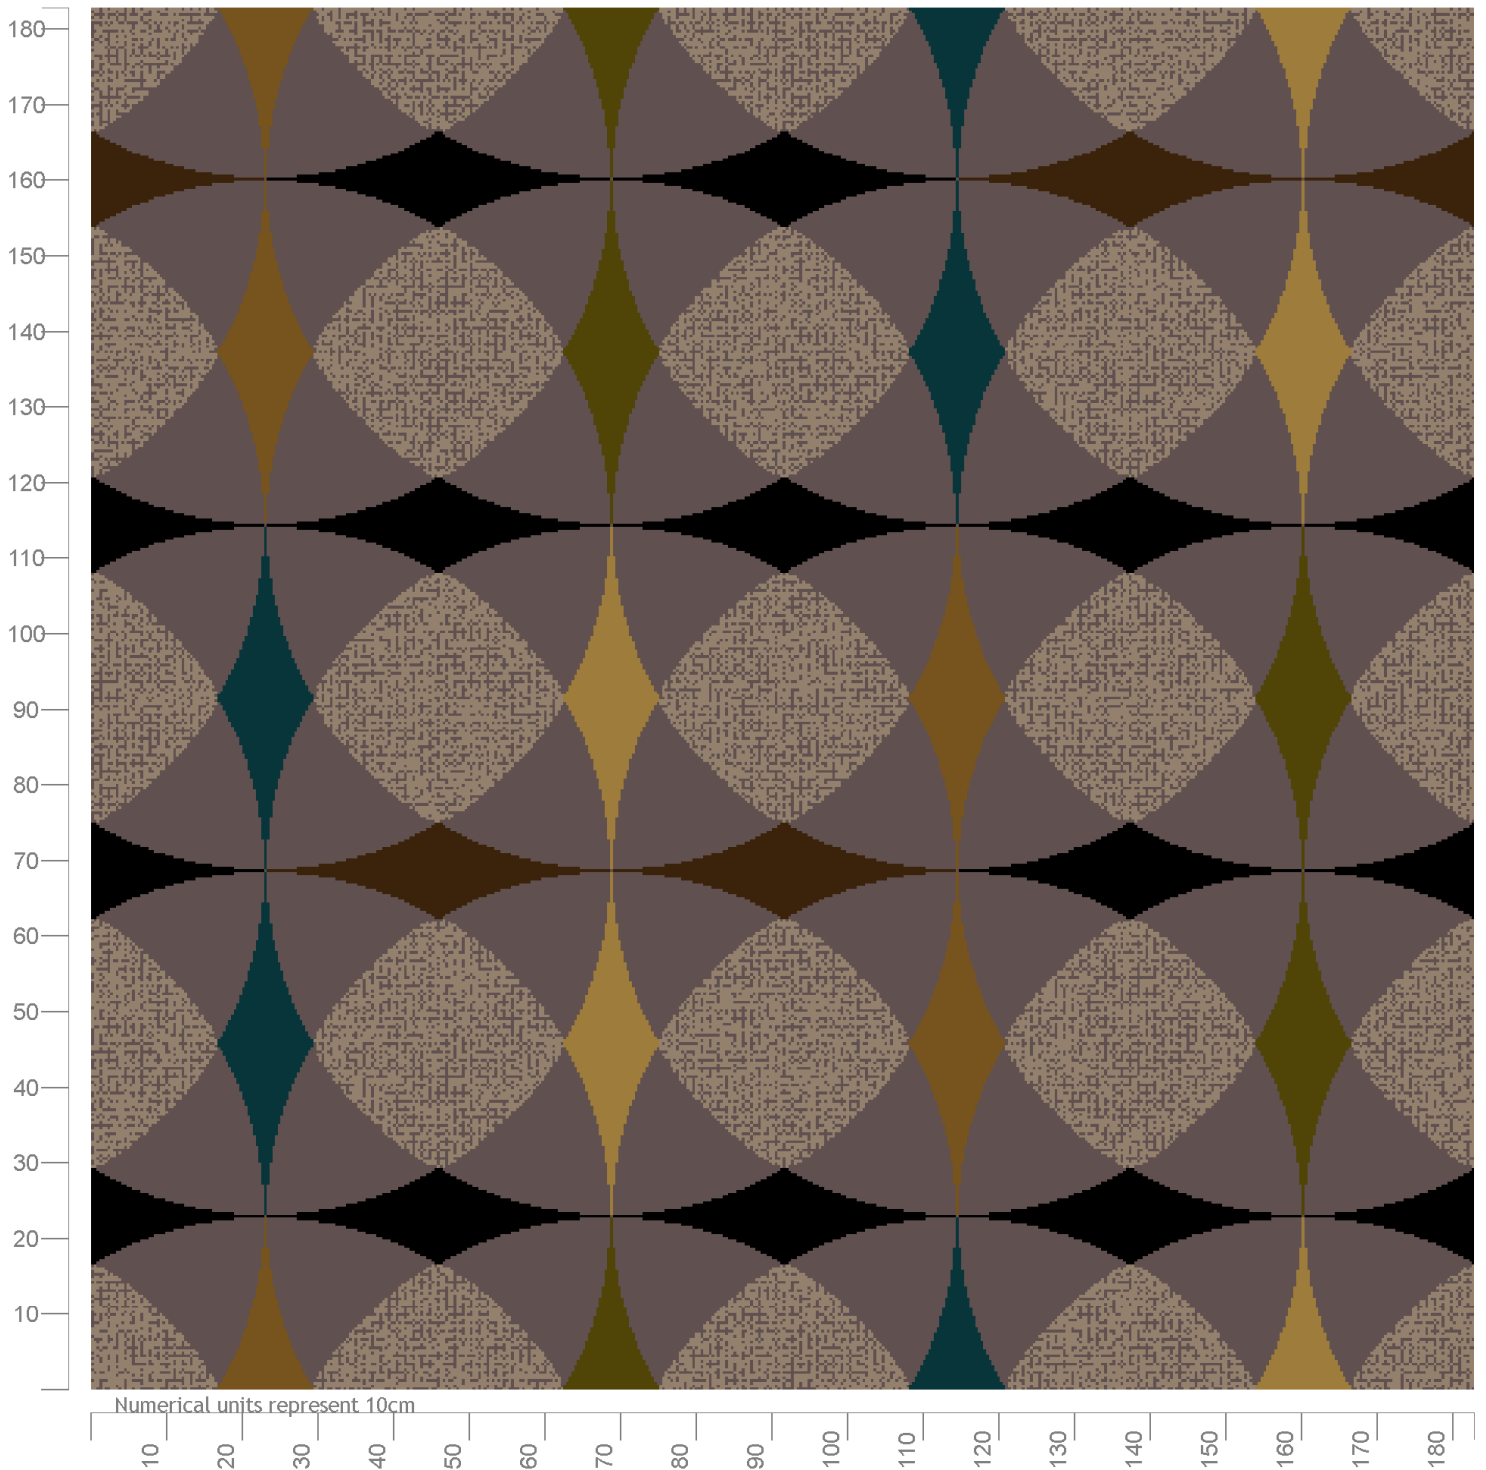

Wilton Carpets

Design ID: BV359 C 1
 Design Size: 6ft 0in x 6ft 0in
 Metric: 1.83M x 1.83M
 Ends*Rows: 504 x 504
 Quality: 7 x 7 per Inch
 Match: 1/2 drop
 Print Scale: 1:10 (1 1/5" to 1 Foot)
 Repeats: 1 by 1

- 90/07 Slate 1
- 1332 Black 3
- 7912 Brass 4
- 197/84 Zinc 5
- 5B4 Antique Bronze 6
- 165 Jade 8
- IC1702 Burnished Gold 9
- 29/08 Lime Zest 12

© The Wilton Carpet Factory Ltd

The Wilton Carpet Factory Ltd Minster Street, Wilton, Salisbury SP2 0AY