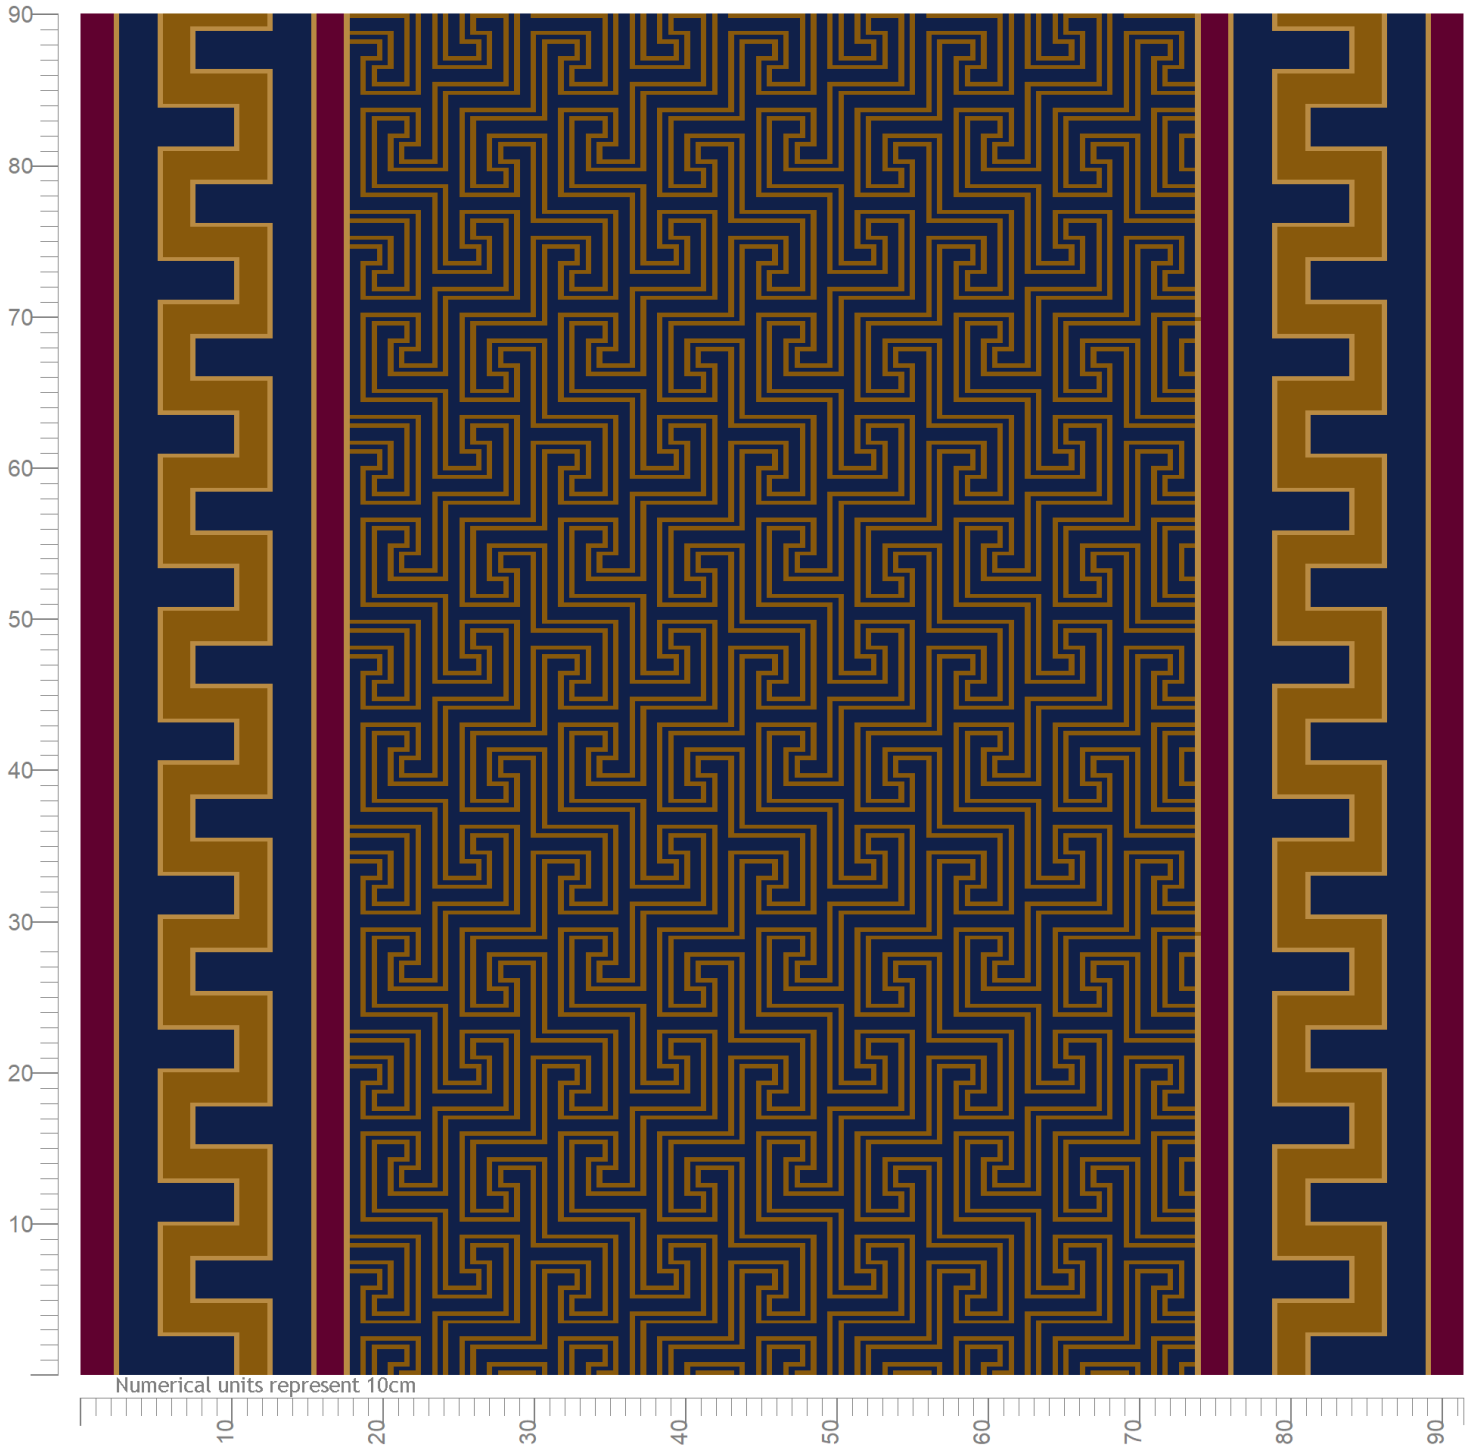

# Wilton Carpets

Design ID: BN778 D 1  
 Design Size: 3ft 0in x 1ft 4in  
 Metric: 0.91M x 0.41M  
 Ends\*Rows: 252 x 144  
 Quality: 7 x 9 per Inch  
 Match: Straight  
 Print Scale: 1:5.00  
 Repeats: 1 by 2.22

77/00 DIMENSIONS RUBY 2  
 51/00 DIMENSIONS HONEY 4  
 7116 DIMENSIONS CLASSIC 7  
 4180 DIMENSIONS BAMBOO 11

© The Wilton Carpet Factory Ltd

The Wilton Carpet Factory Ltd Minster Street, Wilton, Salisbury SP2 0AY  
 Tel:01722 742890 Fax 01722 742923 E-mail: sales@wiltoncarpets.com or designstudio@wiltoncarpets.com