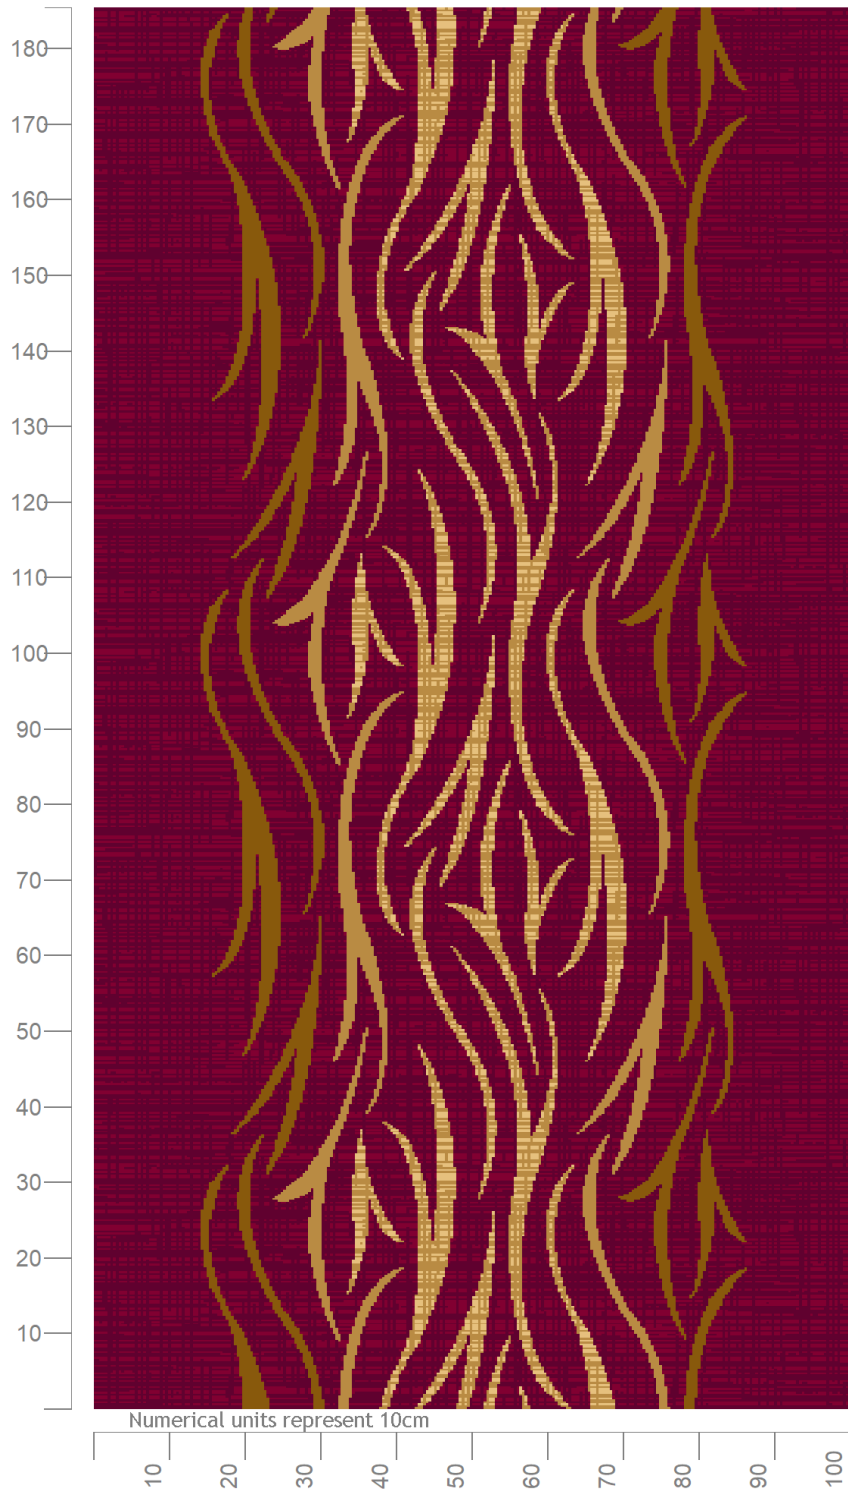

Wilton Carpets

Design ID: BM401 A 1 DRAFT
 Design Size: 3ft 3.43in x 2ft 6in
 Metric: 1.00M x 0.76M
 Ends*Rows: 276 x 300
 Quality: 7 x 10 per Inch
 Match: Straight
 Print Scale: 1:10 (1 1/5" to 1 Foot)
 Repeats: 1 by 2.43

77/00 DIMENSIONS RUBY	2	
51/00 DIMENSIONS HONEY	4	
ON1 DIMENSIONS TOREADOR	9	
4180 DIMENSIONS BAMBOO	11	
4181 DIMENSIONS POLLEN	12	

© The Wilton Carpet Factory Ltd

The Wilton Carpet Factory Ltd Minster Street, Wilton, Salisbury SP2 0AY
 Tel:01722 742890 Fax 01722 742923 E-mail: sales@wiltoncarpets.com or designstudio@wiltoncarpets.com