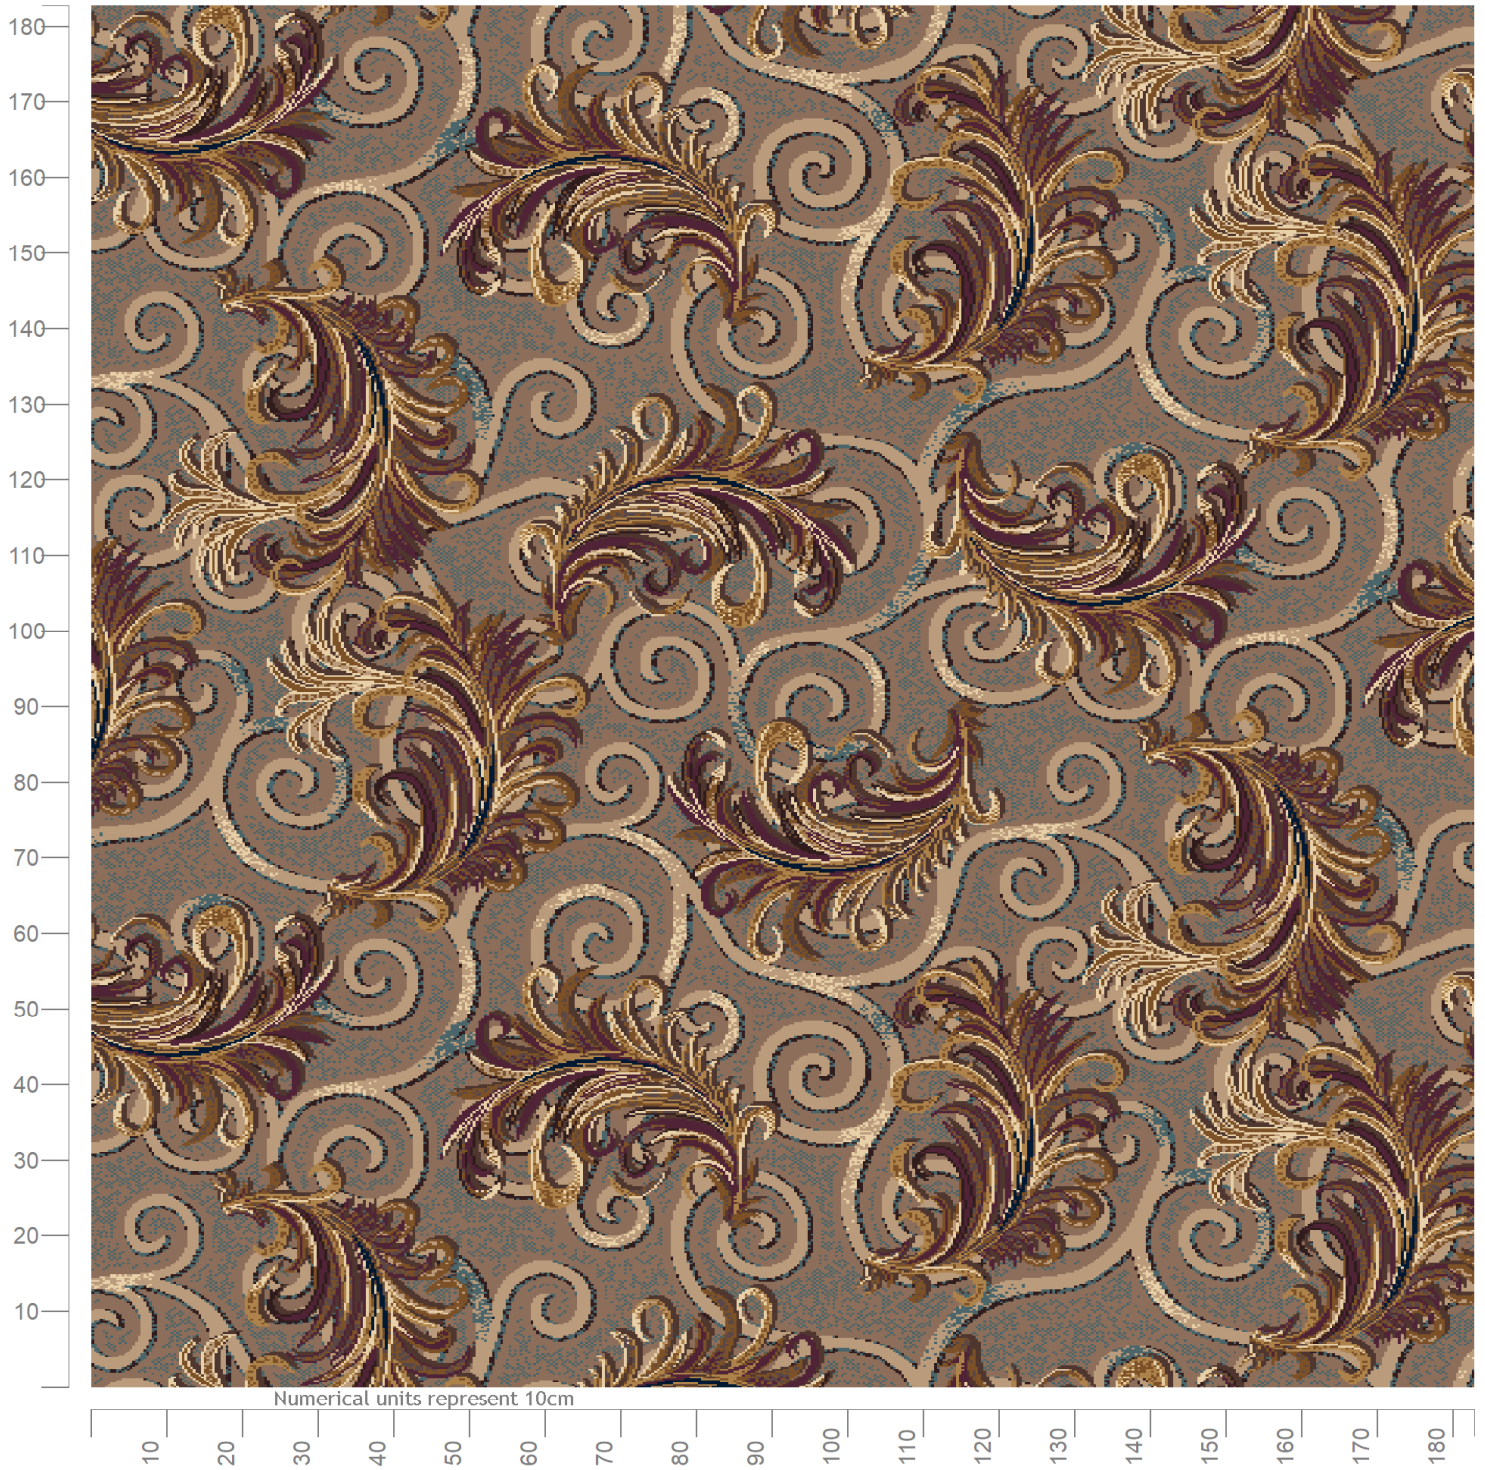

Wilton Carpets

Numerical units represent 10cm

Design ID: BM359 A 1 Draft
 Design Size: 8ft 0in x 3ft 11in
 Metric: 2.44M x 1.19M
 Ends*Rows: 672 x 470
 Quality: 7 x 10 per Inch
 Match: Straight
 Print Scale: 1:10 (1 1/5" to 1 Foot)
 Repeats: 0.75 by 1.53

- 1
- 31/08 Stone 2
- 151/90 X6B Ocean 3
- 90/07 27I Slate 4
- 5803 S025 Coriander 5
- 30/08 Cyclamen 6
- 32/08 Linen 7
- 5528 CASHMERE 8
- 566/87 CASHEW 9
- 7116 CLASSIC BLUE 10
- 72/99 CLOVE 11

© The Wilton Carpet Factory Ltd