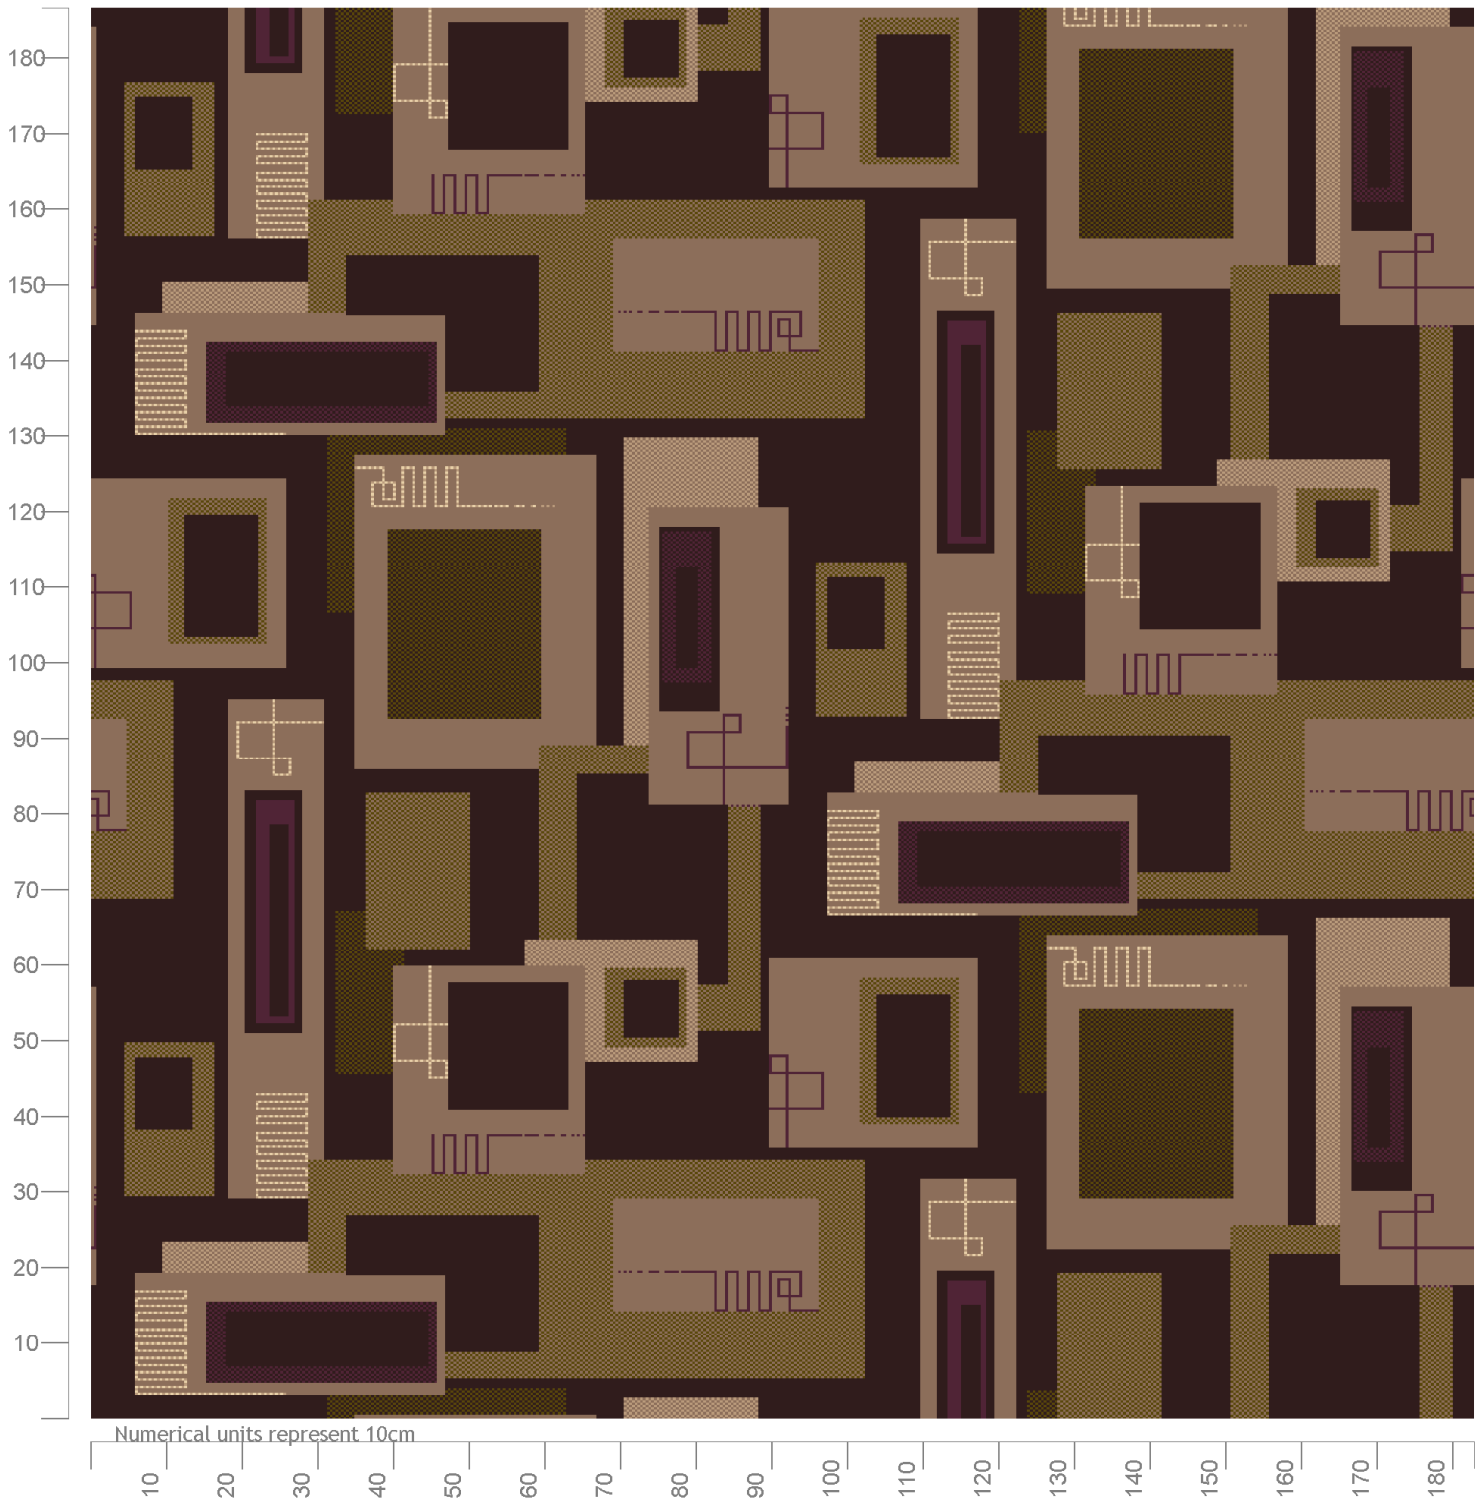

Wilton Carpets

Design ID: BL289 E 1
 Design Size: 3ft 0in x 4ft 2in
 Metric: 0.91M x 1.27M
 Ends*Rows: 252 x 400
 Quality: 7 x 8 per Inch
 Match: 1/2 drop
 Print Scale: 1:10 (1 1/5" to 1 Foot)
 Repeats: 2 by 1.47

4/00 BRAZIL	1	
31/08 Stone	4	
5803 S025 Coriander	9	
30/08 Cyclamen	10	
32/08 Linen	11	
29/08 Lime Zest	12	

© The Wilton Carpet Factory Ltd

The Wilton Carpet Factory Ltd Minster Street, Wilton, Salisbury SP2 0AY
 Tel:01722 742890 Fax 01722 742923 E-mail: sales@wiltoncarpets.com or designstudio@wiltoncarpets.com