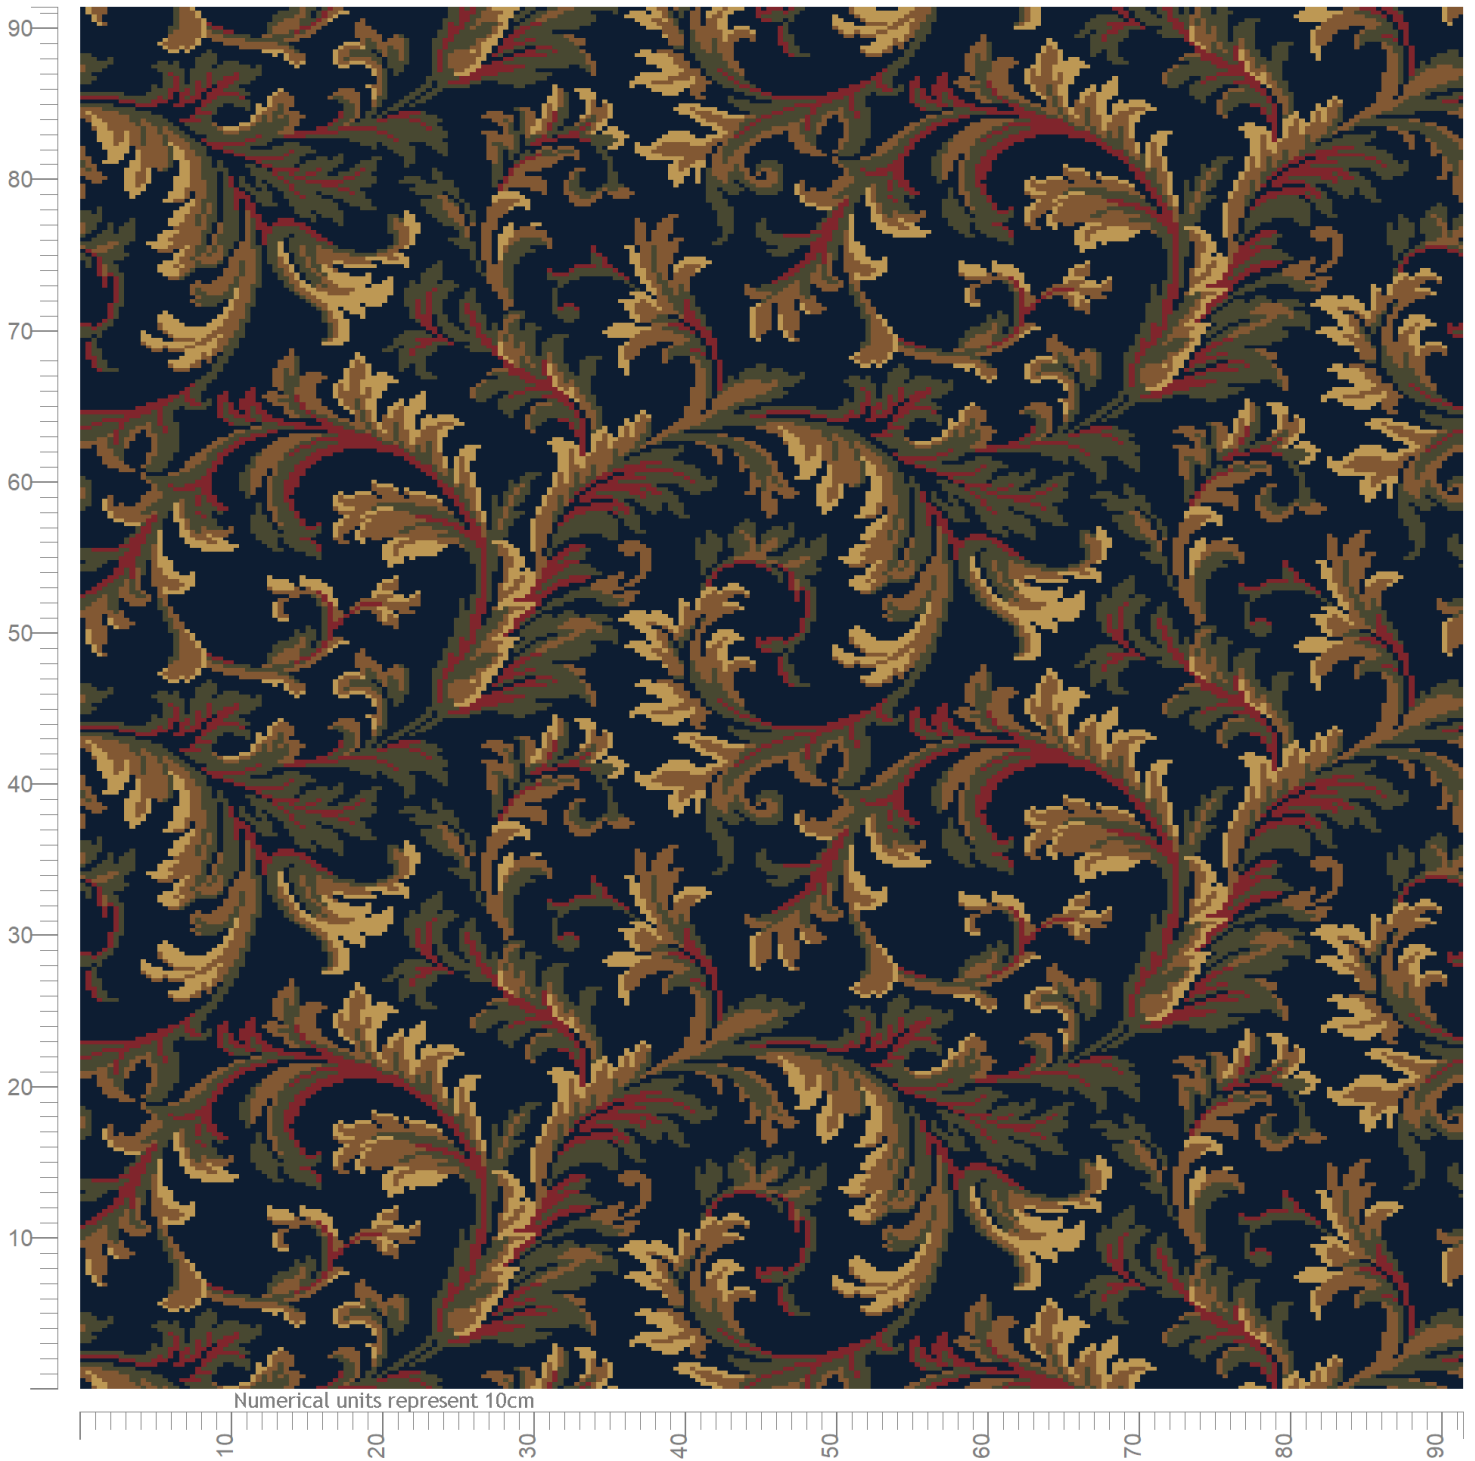

Wilton Carpets

Design ID: B3589 A 1
Design Size: 1ft 6in x 1ft 4.40in
Metric: 0.46M x 0.42M
Ends*Rows: 126 x 164
Quality: 7 x 10 per Inch
Match: 1/2 drop
Print Scale: 1:5.00
Repeats: 2 by 2.2

© The Wilton Carpet Factory Ltd