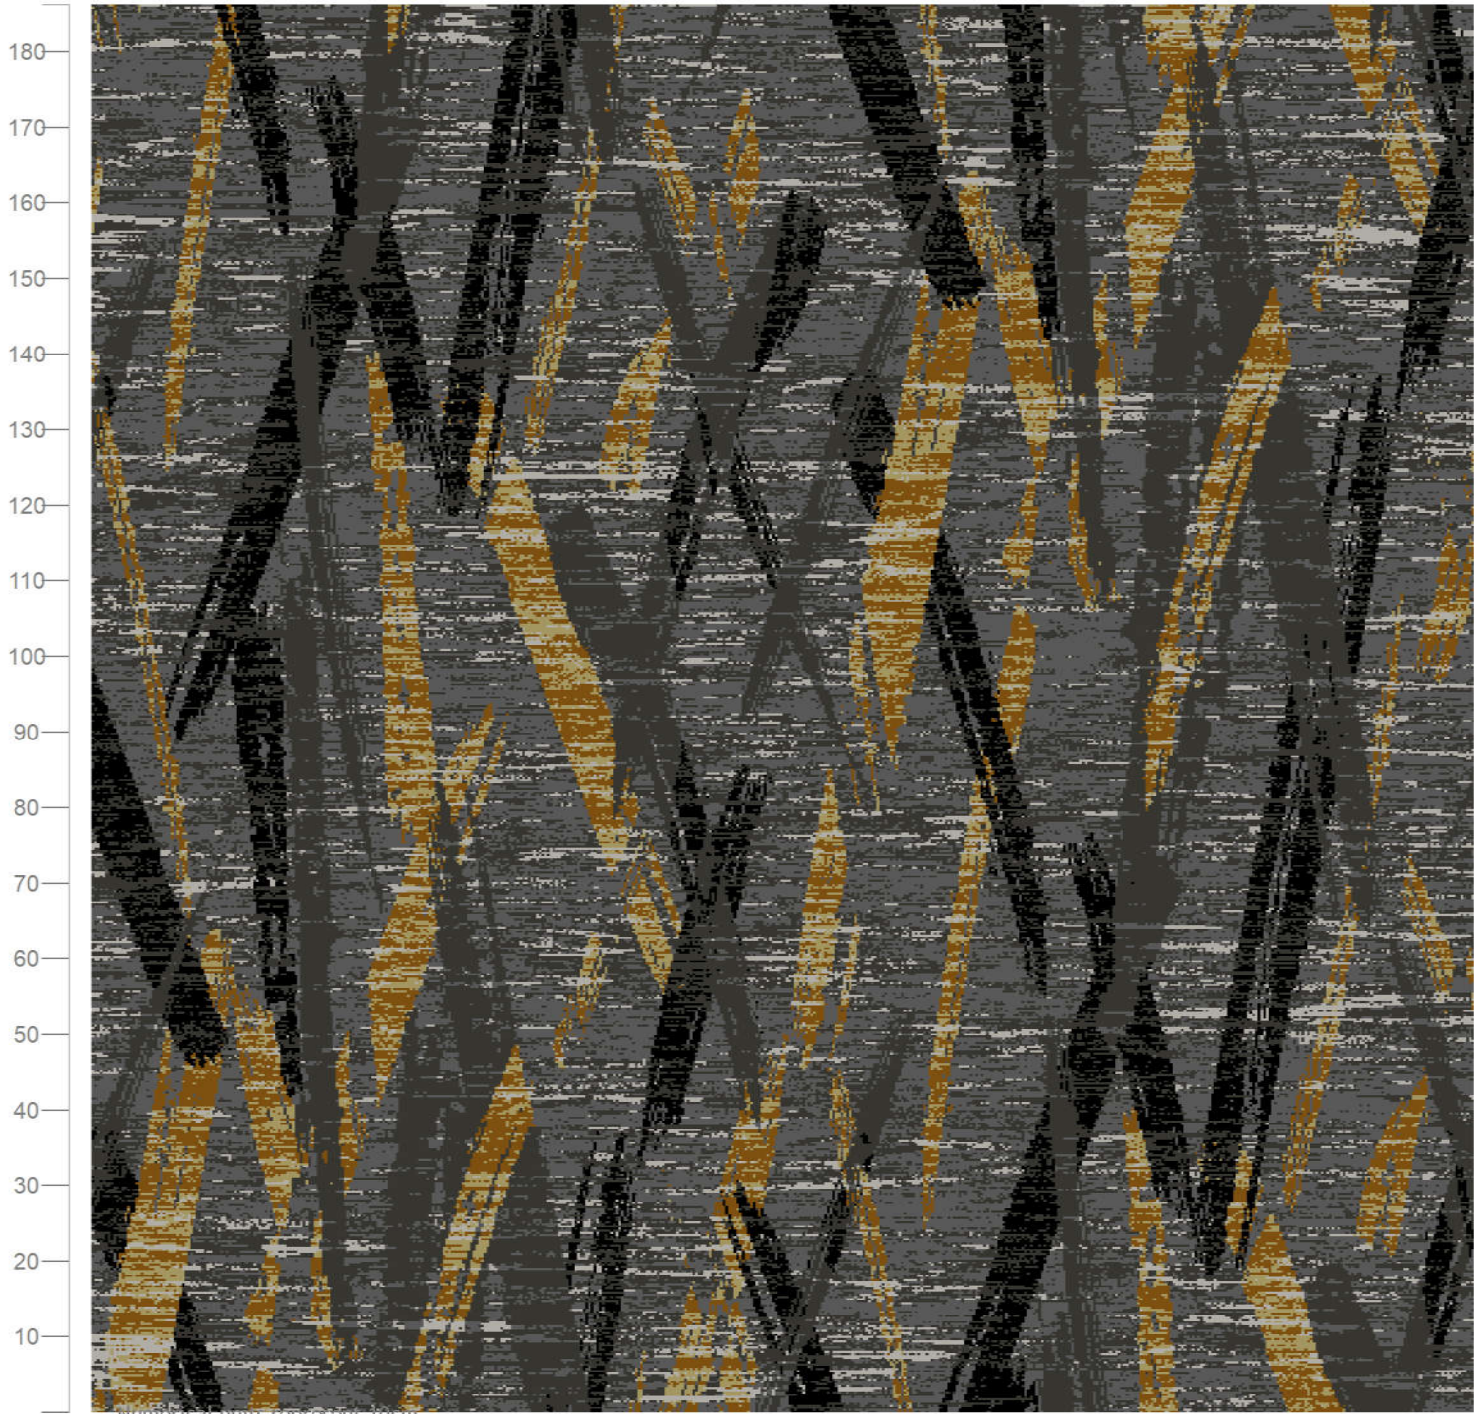

# Wilton Carpets

Numerical units represent 10cm

Design ID: T3057 A 1  
 Design Size: 6ft 6.86in x 6ft 6.89in  
 Metric: 2.00M x 2.00M  
 Ends\*Rows: 552 x 710  
 Quality: 7 x 9 per Inch  
 Match: Straight  
 Print Scale: 1:10 (1 1/5" to 1 Foot)  
 Repeats: 0.91 by 0.93

CP7303 17N Creations Gun Metal 1  
 9/88 Granite 2  
 1332 Creations Black 3  
 84/05 Demerara 4  
 6J1 Pebble 5  
 08 50 30 100 Creations Karma 6

© The Wilton Carpet Factory Ltd

The Wilton Carpet Factory Ltd Minster Street, Wilton, Salisbury SP2 0AY  
 Tel:01722 742890 Fax 01722 742923 E-mail: sales@wiltoncarpets.com or designstudio@wiltoncarpets.com