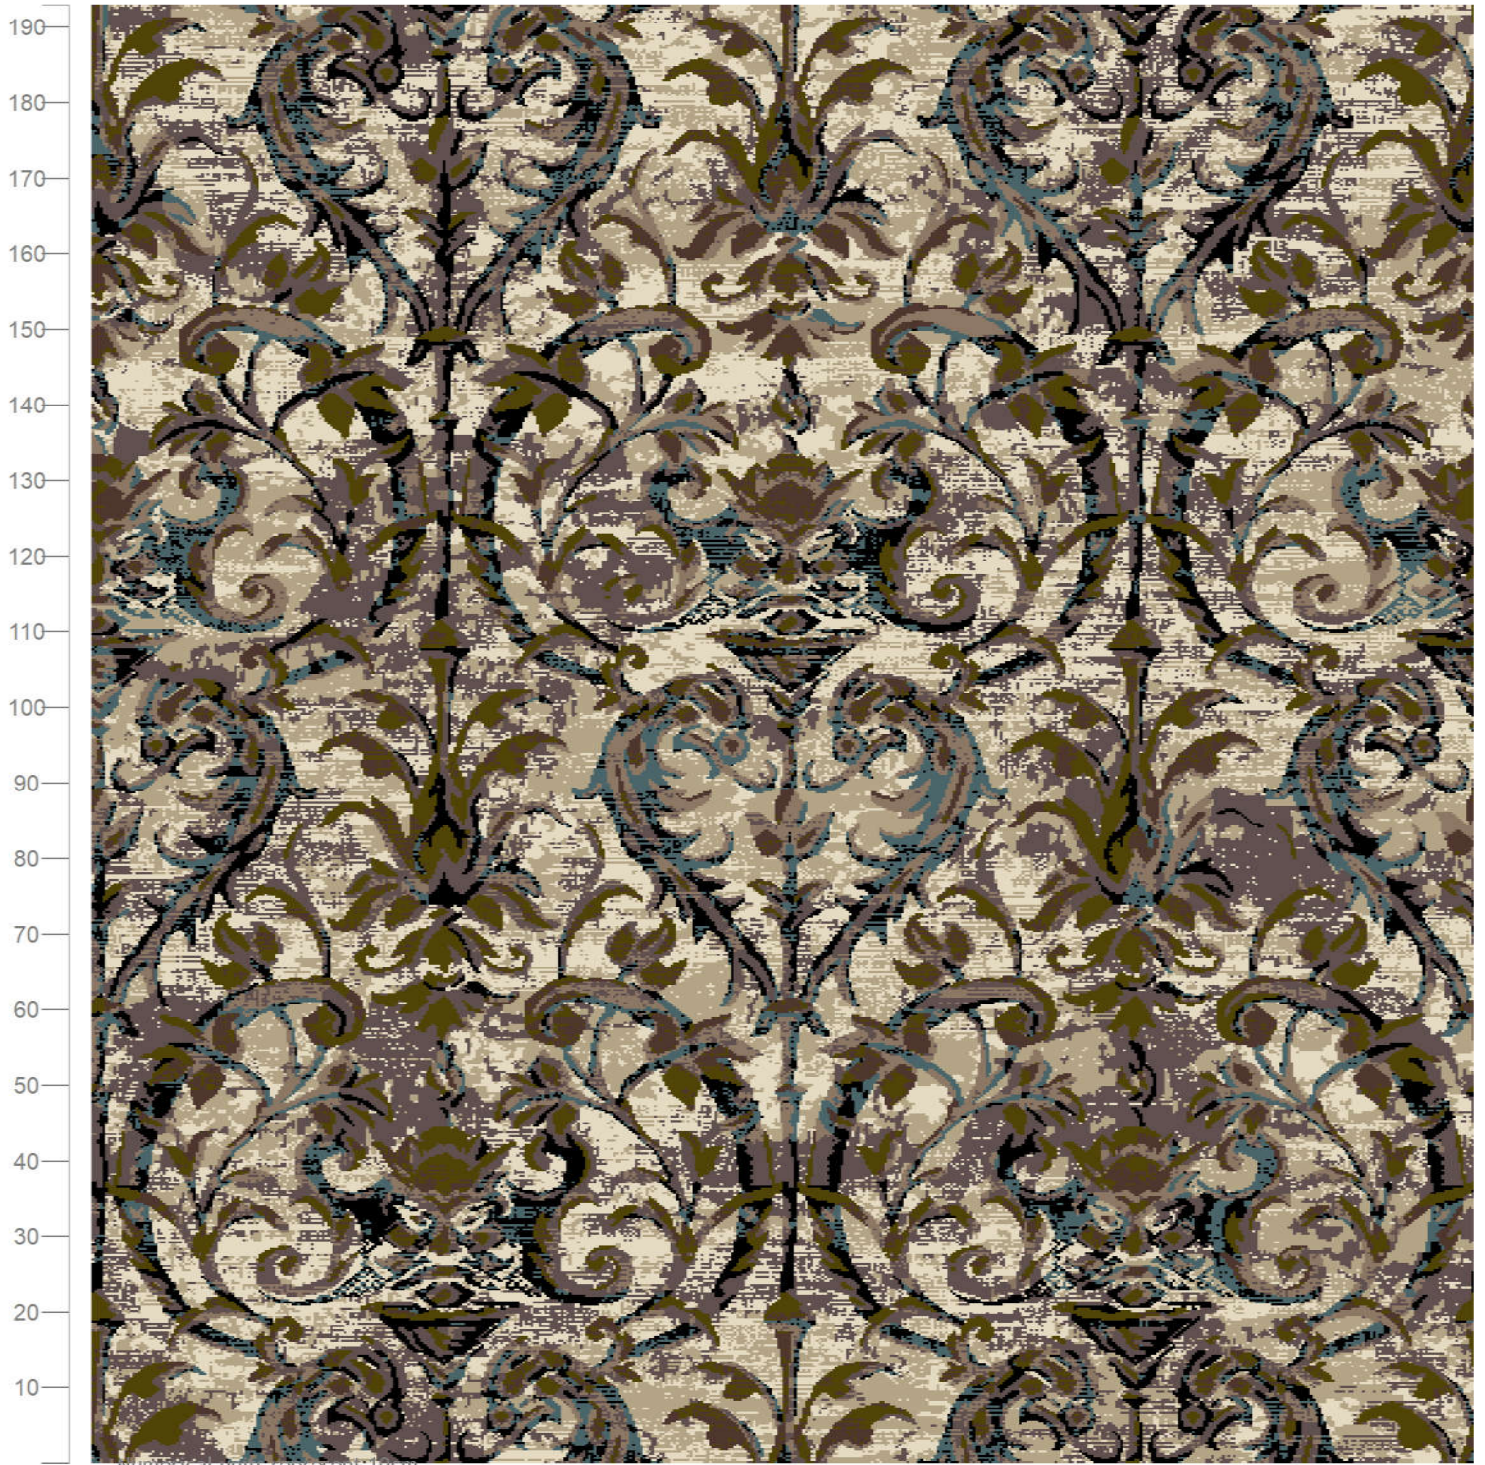

# Wilton Carpets

Numerical units represent 10cm

Design ID: T1690 C 1  
 Design Size: 12ft 0in x 7ft 10.67in  
 Metric: 3.66M x 2.40M  
 Ends\*Rows: 1008 x 852  
 Quality: 7 x 9 per Inch  
 Match: Straight  
 Print Scale: 1:10 (1 1/5" to 1 Foot)  
 Repeats: 0.5 by 0.8

1332 Black HSL (Production RGB) 3	
31/08 Stone HSL (Production RGB) 4	
151/90 Ocean HSL (Production RGB) 6	
90/07 Slate HSL (Production RGB) 7	
5528 Cashmere HSL (Production RGB) 8	
5803 Coriander HSL (Production RGB) 9	
32/08 Linen HSL (Production RGB) 11	
29/08 Lime zest HSL (Production RGB) 12	