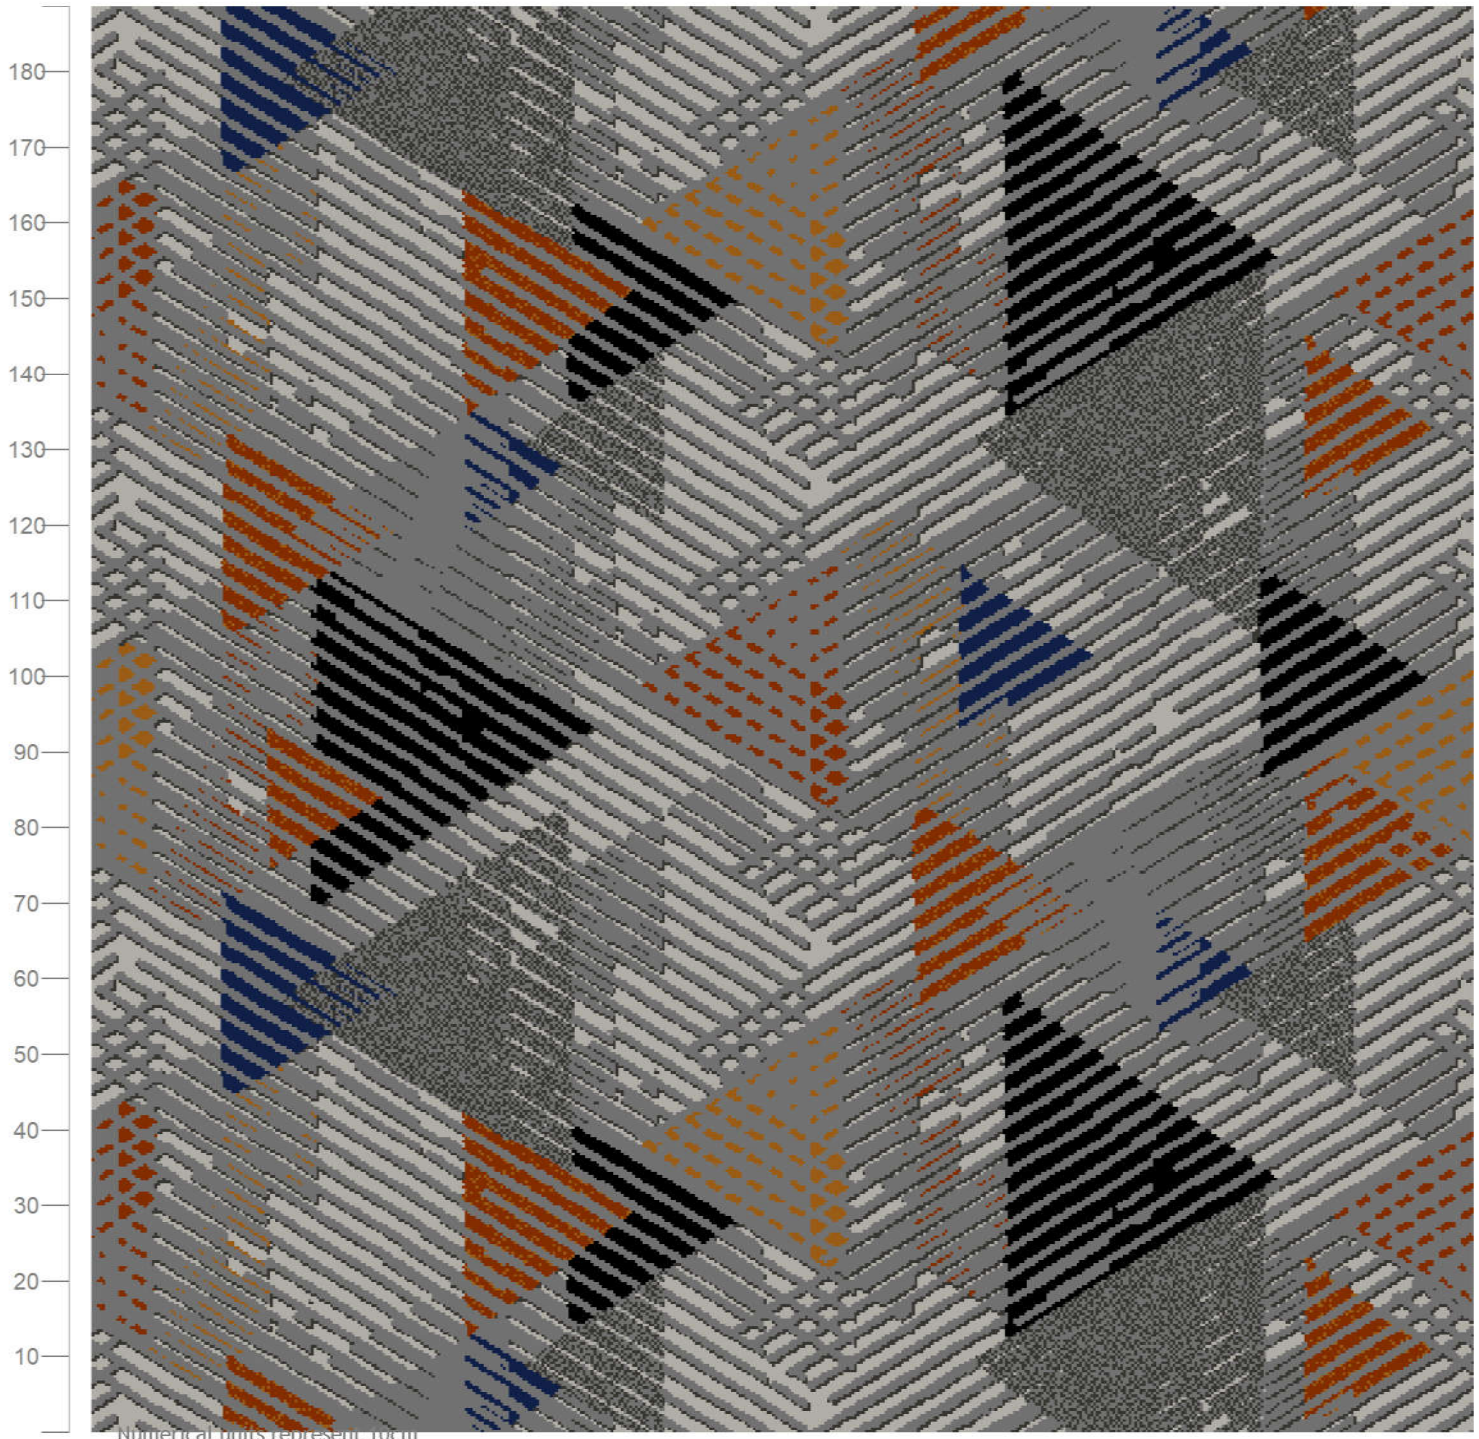

# Wilton Carpets

Numerical units represent 10cm

Design ID: F7923 AE 1  
 Design Size: 6ft 0in x 8ft 0in  
 Metric: 1.83M x 2.44M  
 Ends\*Rows: 504 x 672  
 Quality: 7 x 7 per Inch  
 Match: Straight  
 Print Scale: 1:10 (1 1/5" to 1 Foot)  
 Repeats: 1 by 0.77

|                     |    |   |
|---------------------|----|---|
| 9/88 Granite        | 1  |  |
| 1332 Black          | 3  |  |
| 84/05 Demerara      | 4  |  |
| 6J1 Pebble          | 5  |  |
| CP7303 Gun Metal    | 7  |  |
| 332/03 Burnt Copper | 11 |  |
| 7116 Classic Blue   | 13 |  |