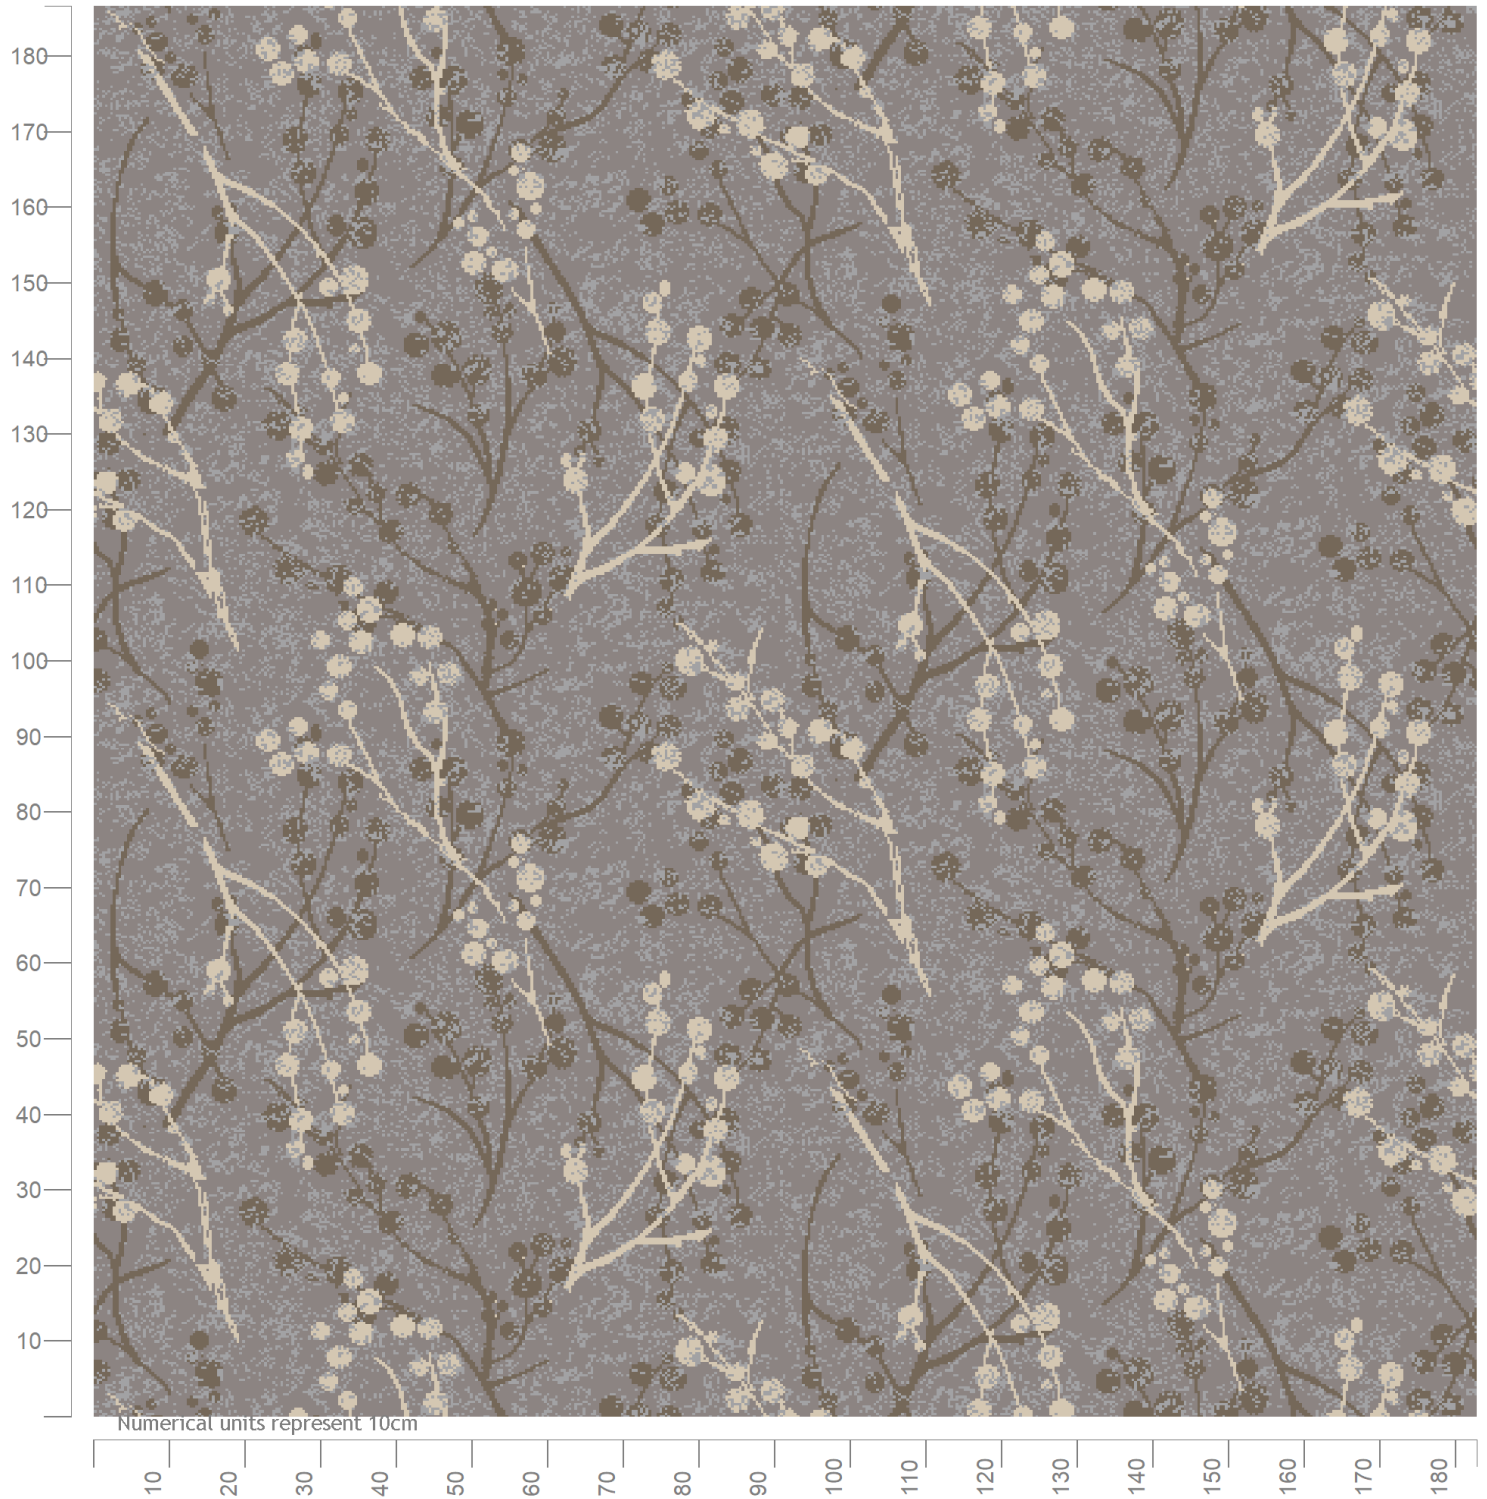

Wilton Carpets

Design ID: BW966 F 1 Draft
 Design Size: 3ft 0in x 3ft 0in
 Metric: 0.91M x 0.91M
 Ends*Rows: 252 x 288
 Quality: 7 x 8 per Inch
 Match: 1/2 drop
 Print Scale: 1:10 (1 1/5" to 1 Foot)
 Repeats: 2 by 2.04