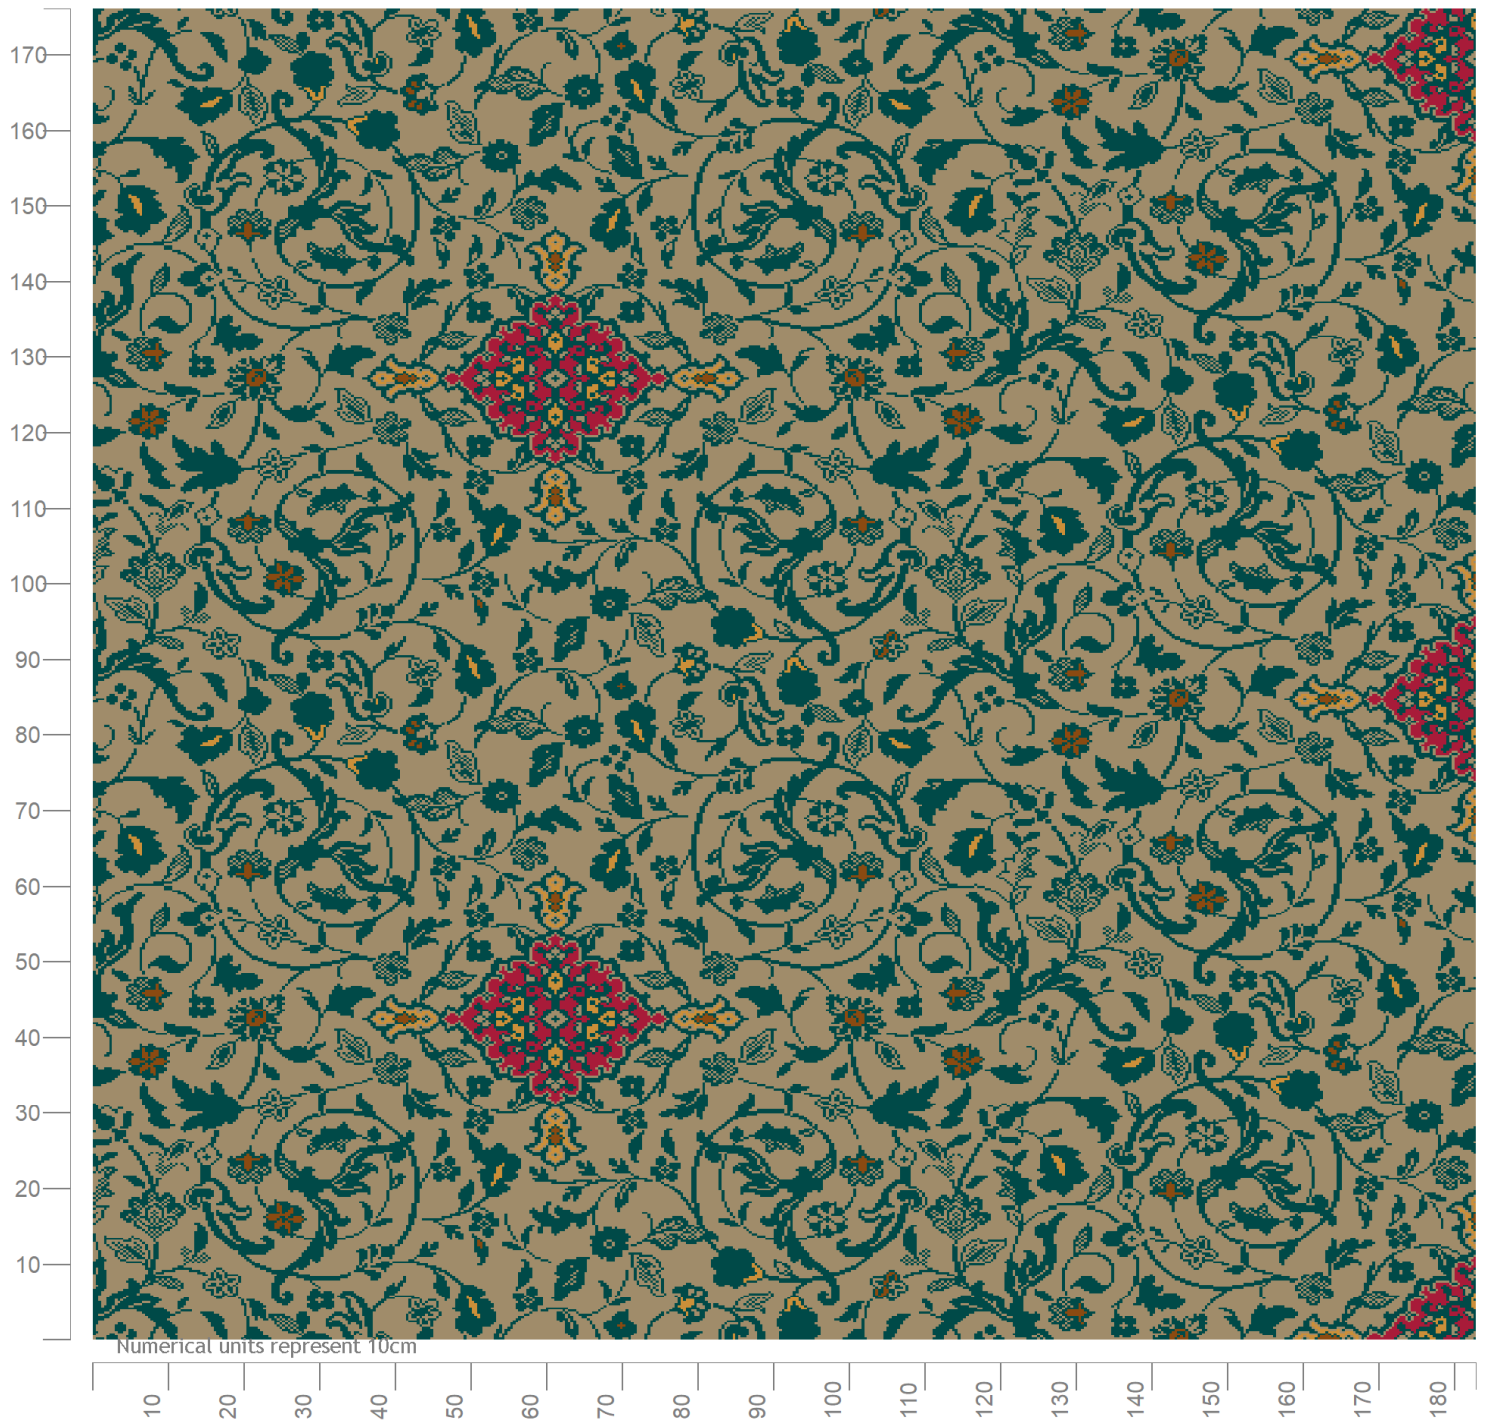

# Wilton Carpets

Design ID: BP064 A 1  
 Design Size: 4ft 0in x 2ft 9.33in  
 Metric: 1.22M x 0.85M  
 Ends\*Rows: 336 x 300  
 Quality: 7 x 9 per Inch  
 Match: 1/2 drop  
 Print Scale: 1:10 (1 1/5" to 1 Foot)  
 Repeats: 1.5 by 2.08