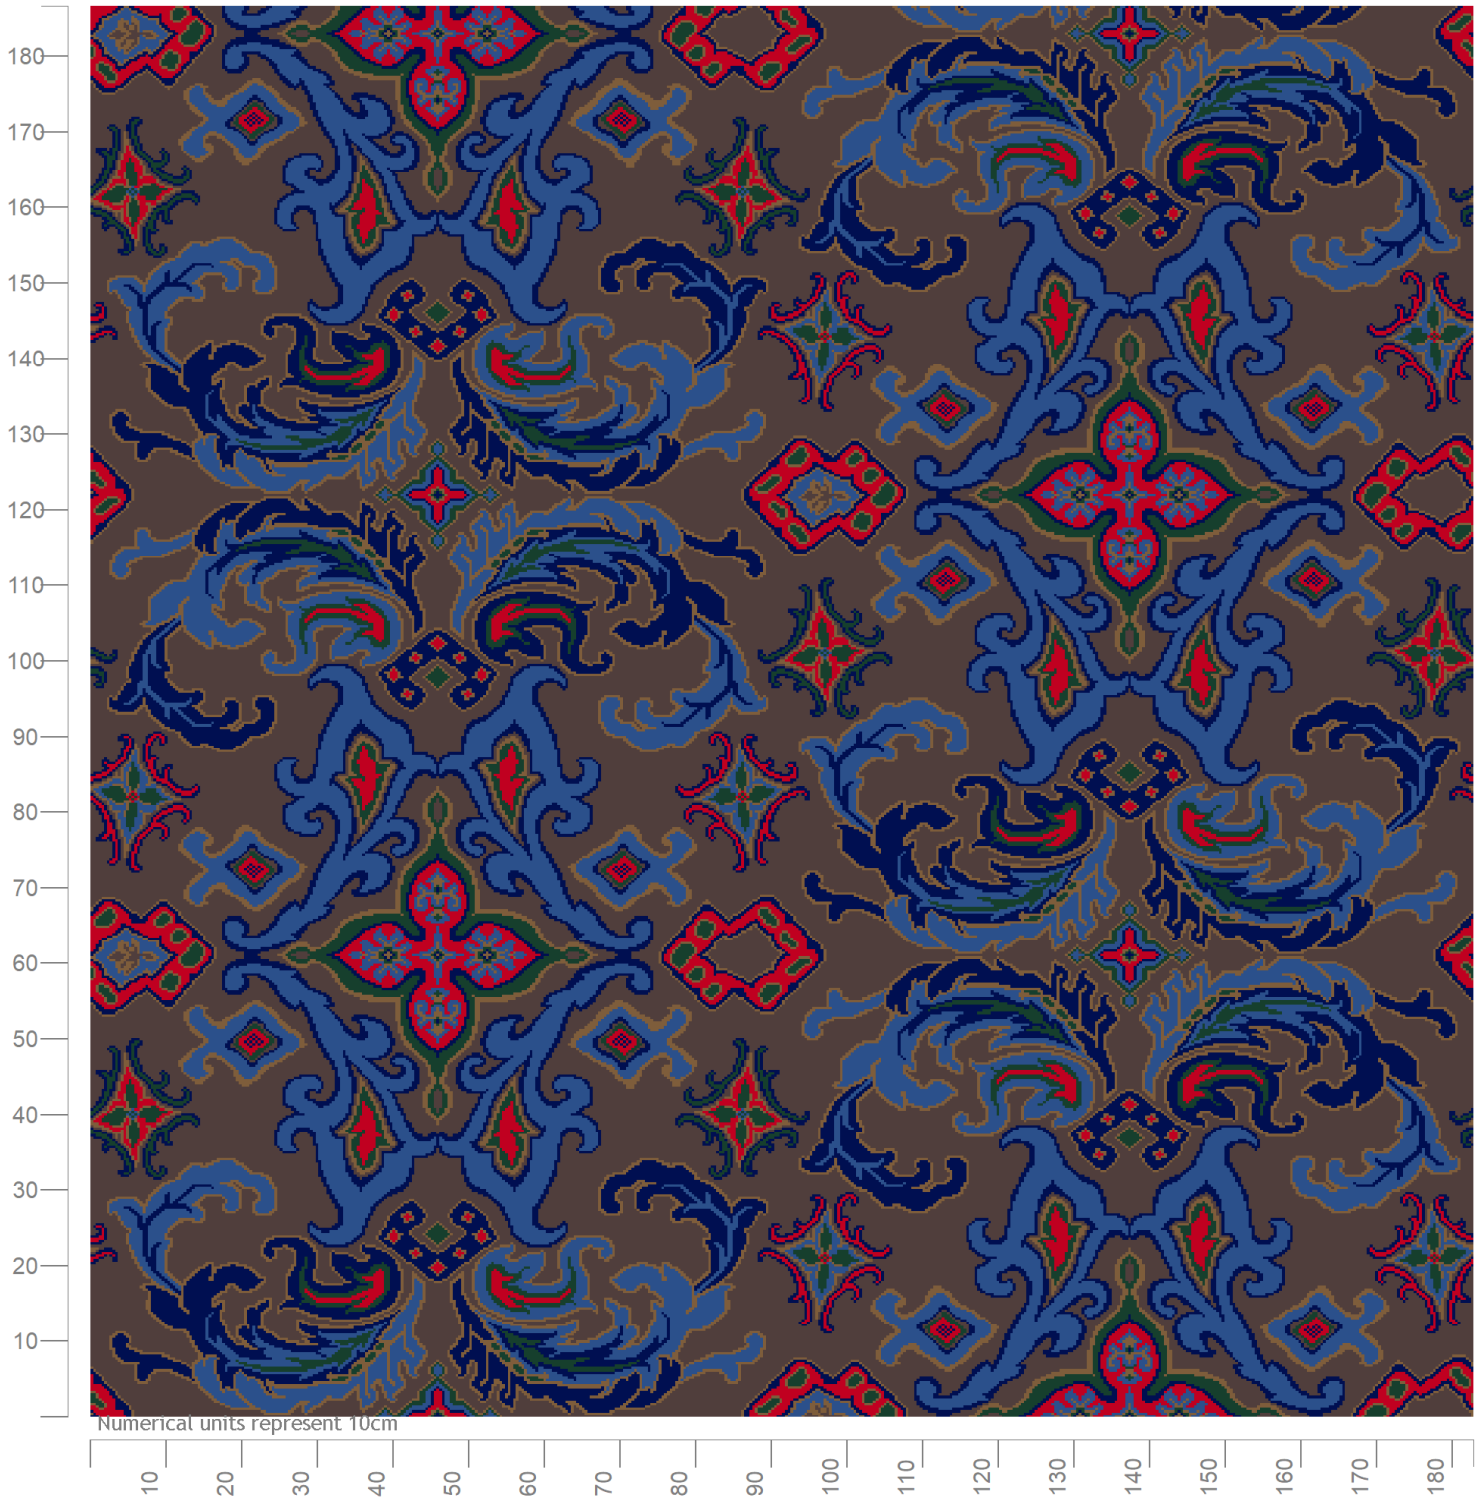

Wilton Carpets

Design ID: B5541 A 1
 Design Size: 3ft 0in x 4ft 0in
 Metric: 0.91M x 1.22M
 Ends*Rows: 252 x 384
 Quality: 7 x 8 per Inch
 Match: 1/2 drop
 Print Scale: 1:10 (1 1/5" to 1 Foot)
 Repeats: 2 by 1.53

| | | |
|---------------------|---|---|
| W7 5529 ANTELOPE | 1 |  |
| G7 7618 LARKSPUR | 2 |  |
| K7 21F DEEPWATER | 3 |  |
| W5 6/94 HAVANA | 4 |  |
| K2 2A4 JUNGLE GREEN | 5 |  |
| M11 2301 GERANIUM | 6 |  |