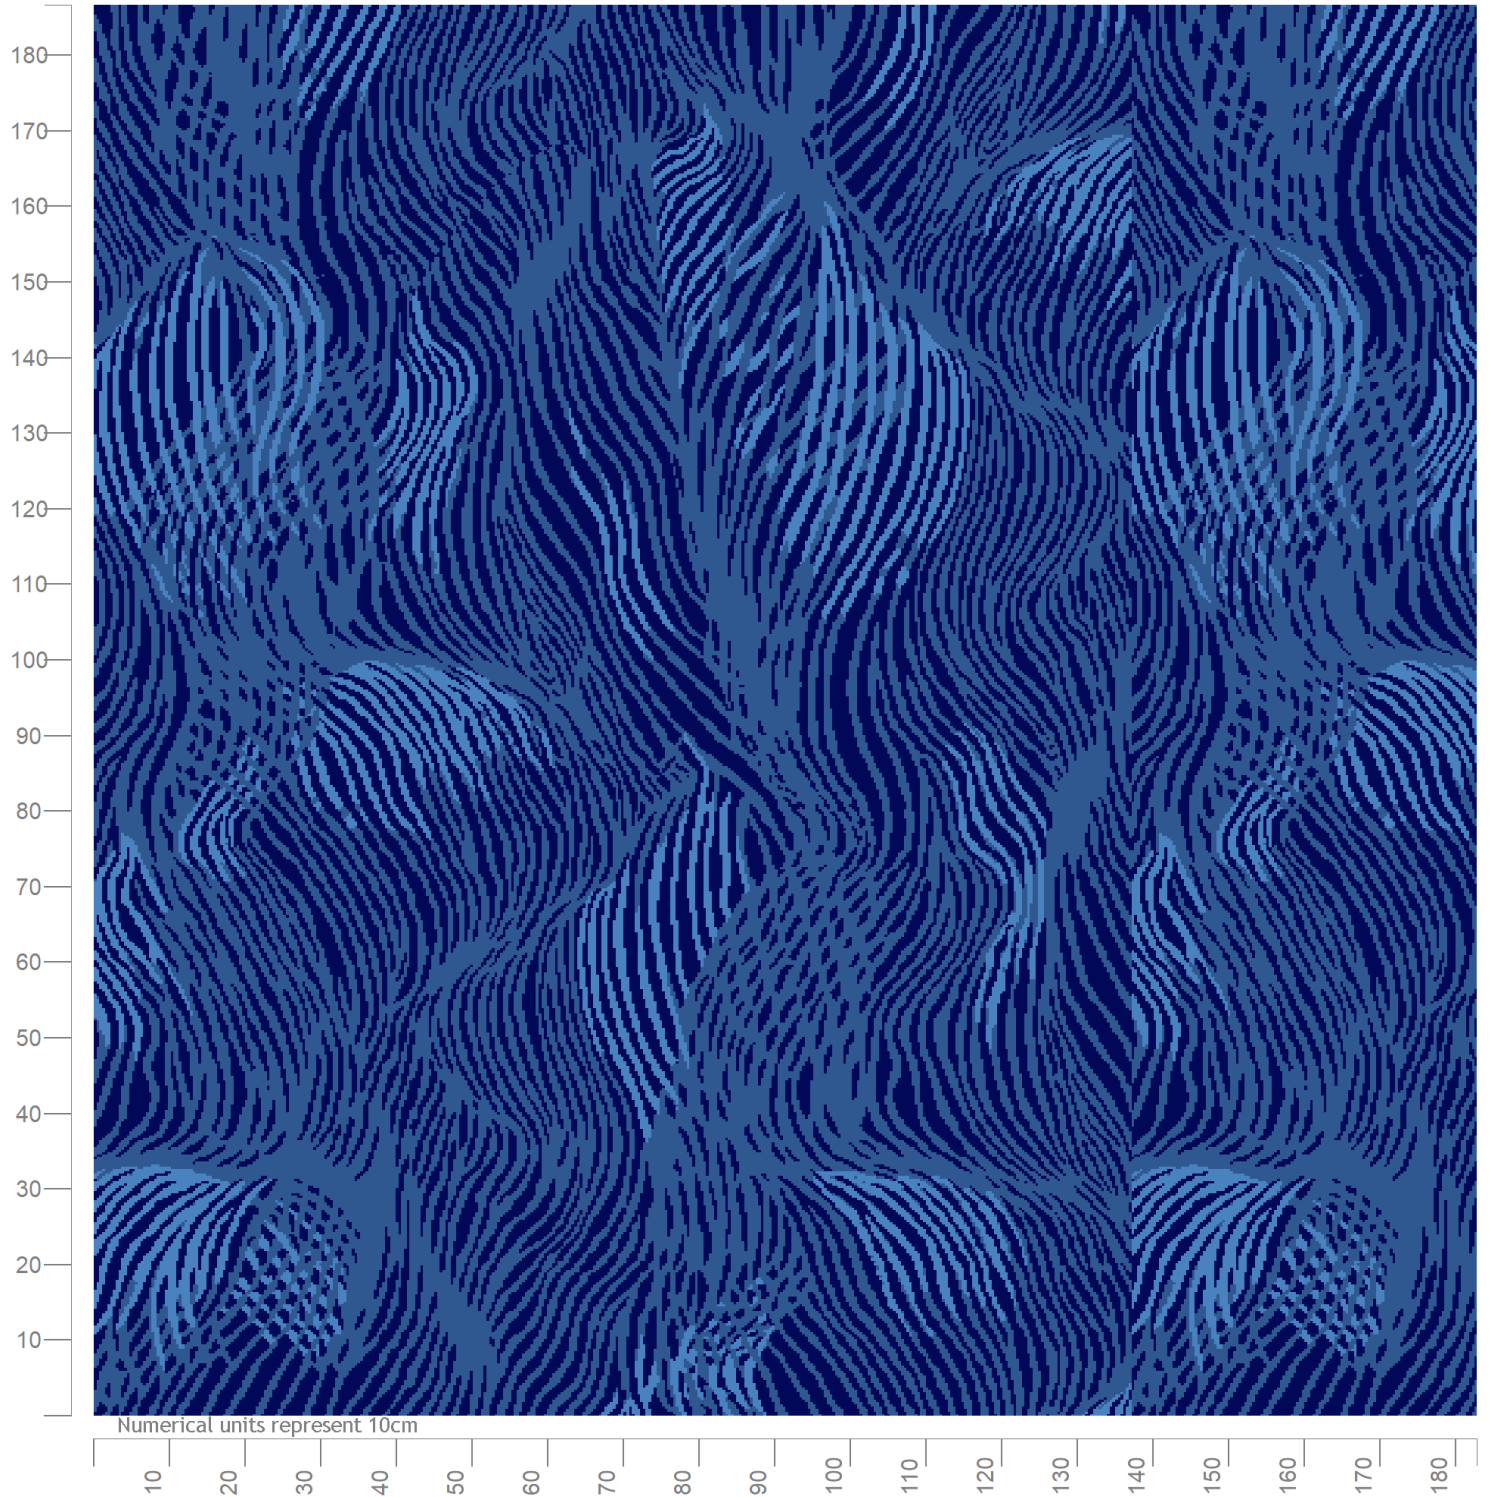

Wilton Carpets

Design ID: B4079 SOUND WAVES
 Design Size: 4ft 6in x 9ft 0in
 Metric: 1.37M x 2.74M
 Ends*Rows: 378 x 864
 Quality: 7 x 8 per Inch
 Match: Straight
 Print Scale: 1:10 (1 1/5" to 1 Foot)
 Repeats: 1.33 by 0.68