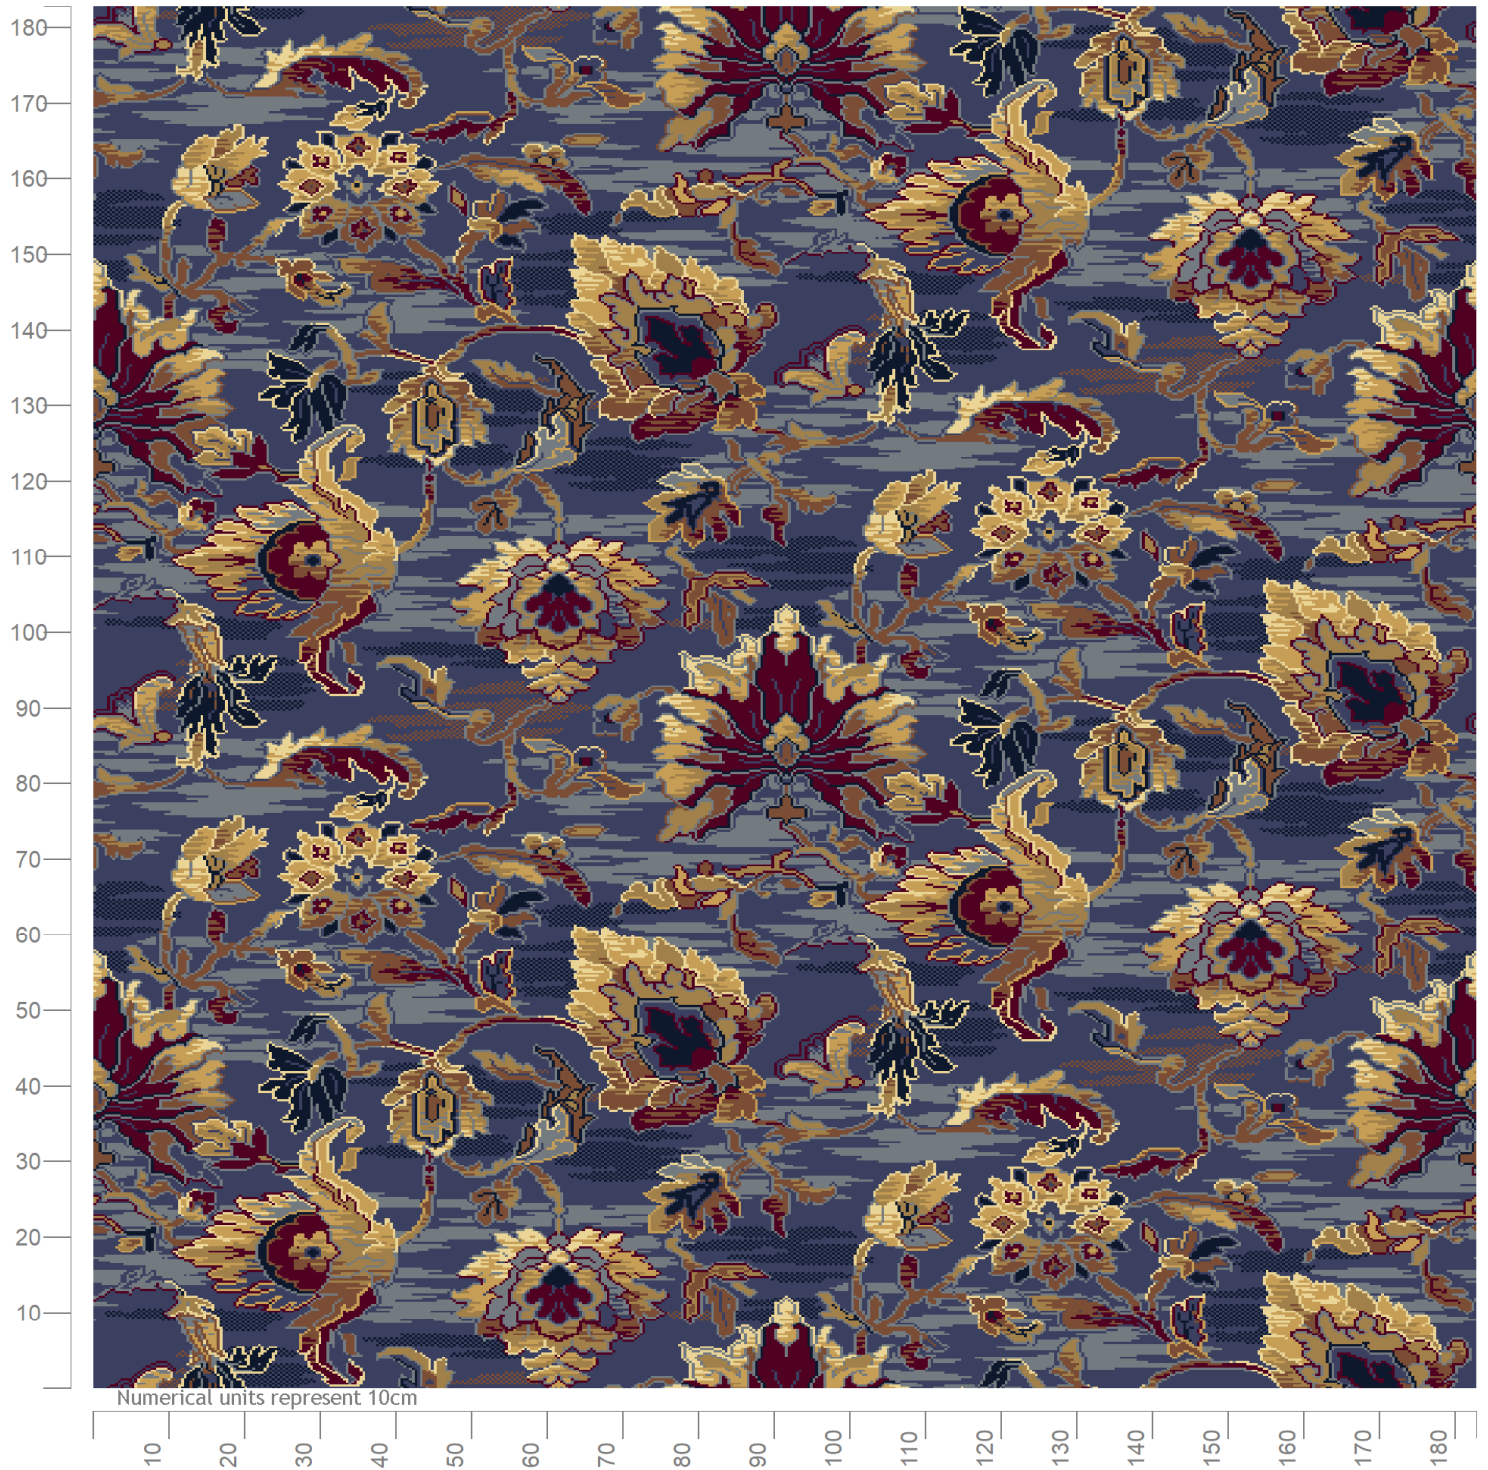

# Wilton Carpets

Design ID: B2635 N 4  
 Design Size: 3ft 0in x 3ft 0in  
 Metric: 0.91M x 0.91M  
 Ends\*Rows: 252 x 324  
 Quality: 7 x 9 per Inch  
 Match: 1/2 drop  
 Print Scale: 1:10 (1 1/5" to 1 Foot)  
 Repeats: 2 by 2