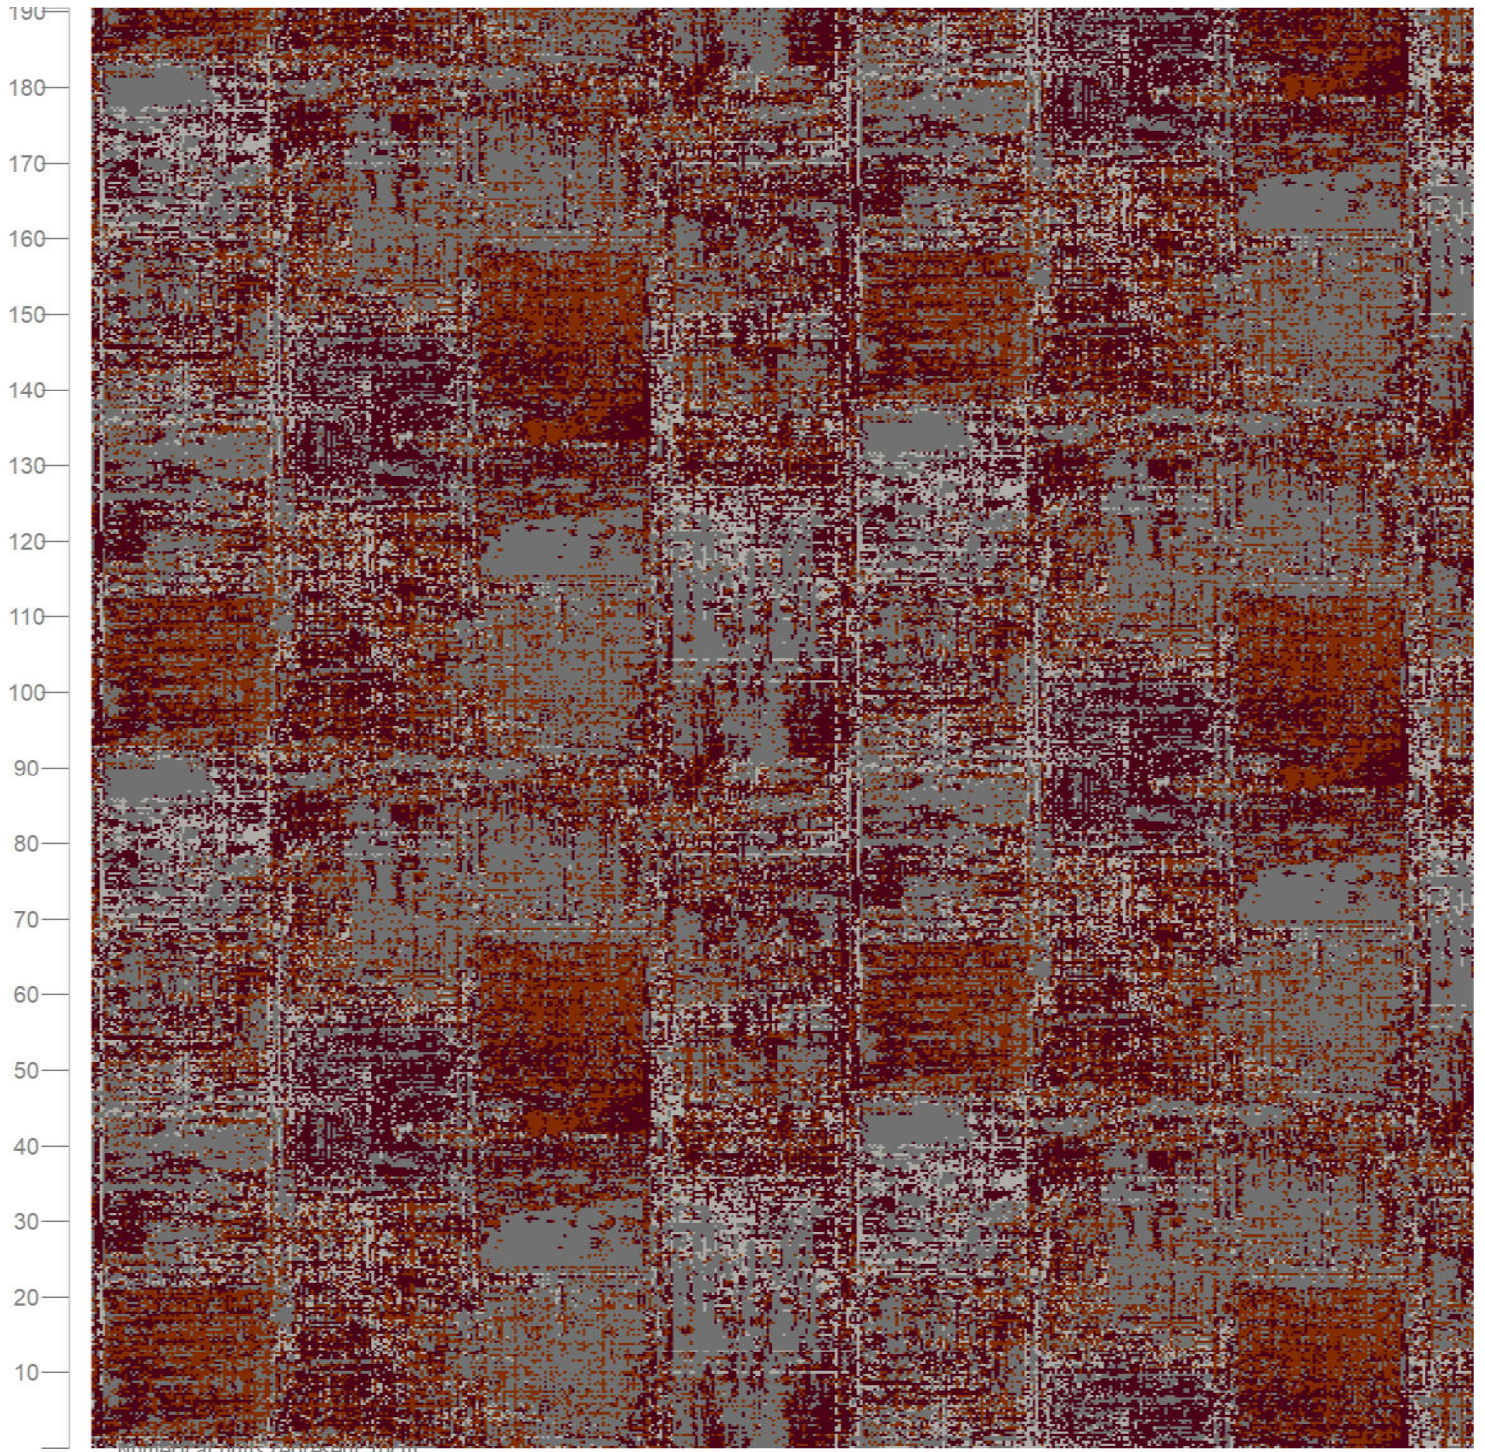

# Wilton Carpets

Design ID: 32701-45  
 Design Size: 13ft 1.71in x 3ft 0in  
 Metric: 4.01M x 0.91M  
 Ends\*Rows: 1104 x 288  
 Quality: 7 x 8 per Inch  
 Match: Straight  
 Print Scale: 1:10 (1 1/5" to 1 Foot)  
 Repeats: 0.46 by 2.08