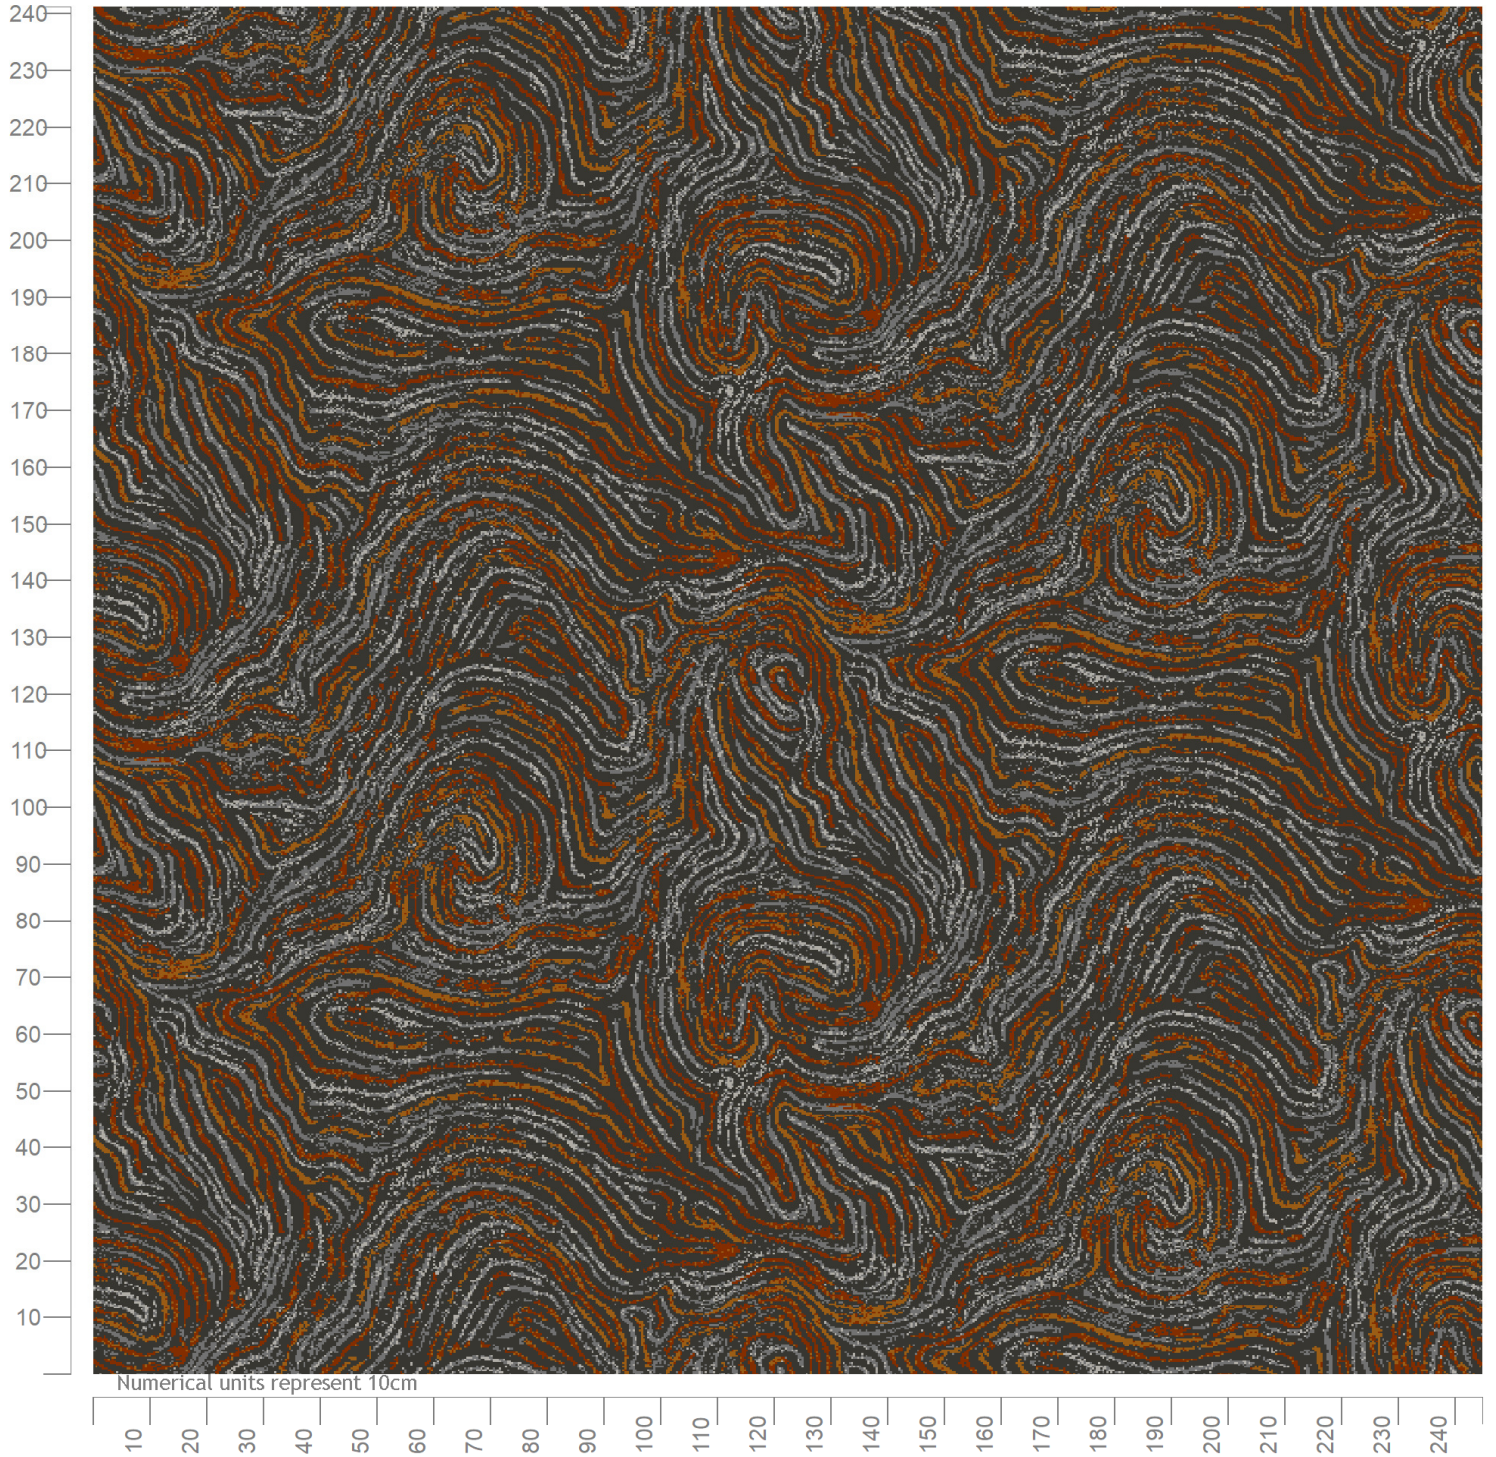

# Wilton Carpets

Design ID: T2886 A 1 Draft  
 Design Size: 4ft 0in x 4ft 0in  
 Metric: 1.22M x 1.22M  
 Ends\*Rows: 336 x 384  
 Quality: 7 x 8 per Inch  
 Match: 1/2 drop  
 Print Scale: 1:13.33  
 Repeats: 2.01 by 1.98