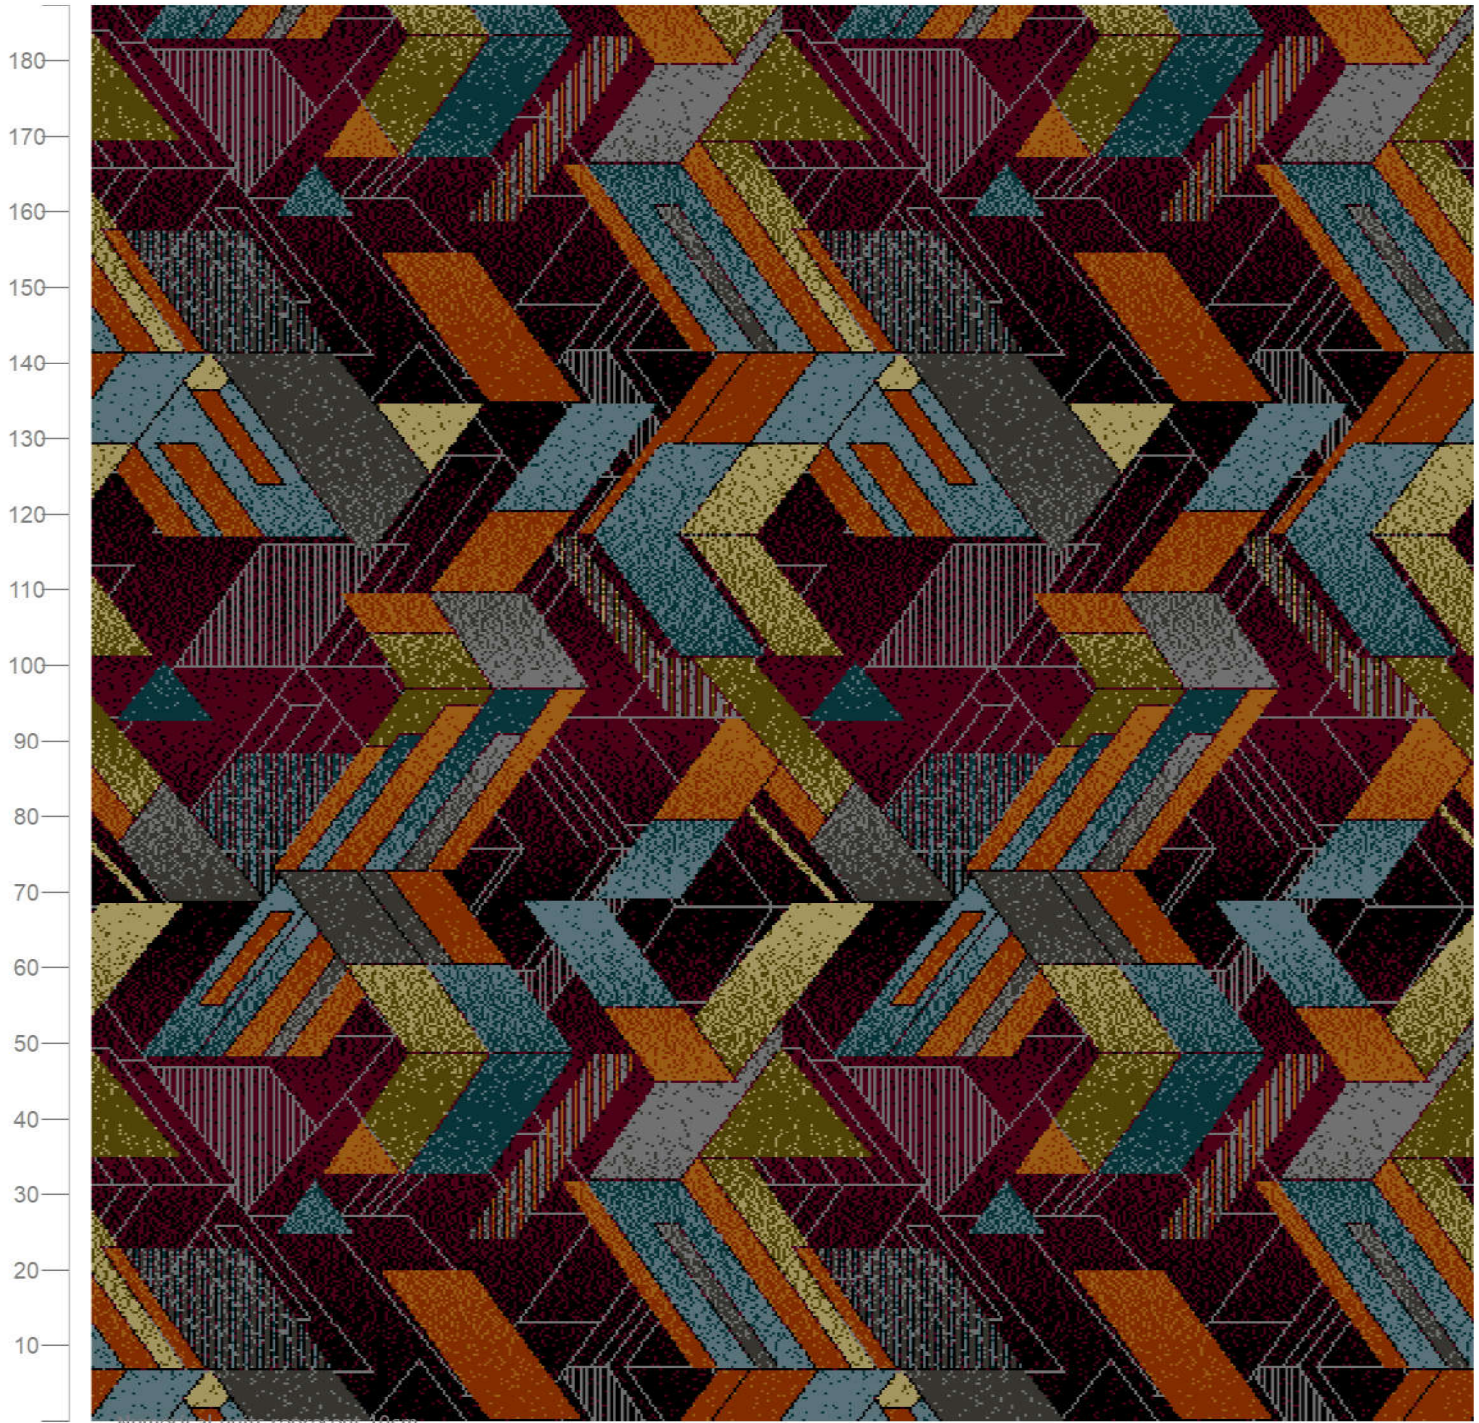

Wilton Carpets

Numerical units represent 10cm

Design ID: T2020 H 1
 Design Size: 3ft 0in x 4ft 5in
 Metric: 0.91M x 1.35M
 Ends*Rows: 252 x 424
 Quality: 7 x 8 per Inch
 Match: Straight
 Print Scale: 1:10 (1 1/5" to 1 Foot)
 Repeats: 2 by 1.39

9/88 Granite	1	
77/00 Ruby	2	
1332 Black	3	
84/05 Demerara	4	
4/18 Fjord	6	
CP7303 Gun Metal	7	
165 Jade	8	
08 50 30 Karma	9	
332/03 Burnt Copper	11	
29/08 Lime Zest	12	

© The Wilton Carpet Factory Ltd