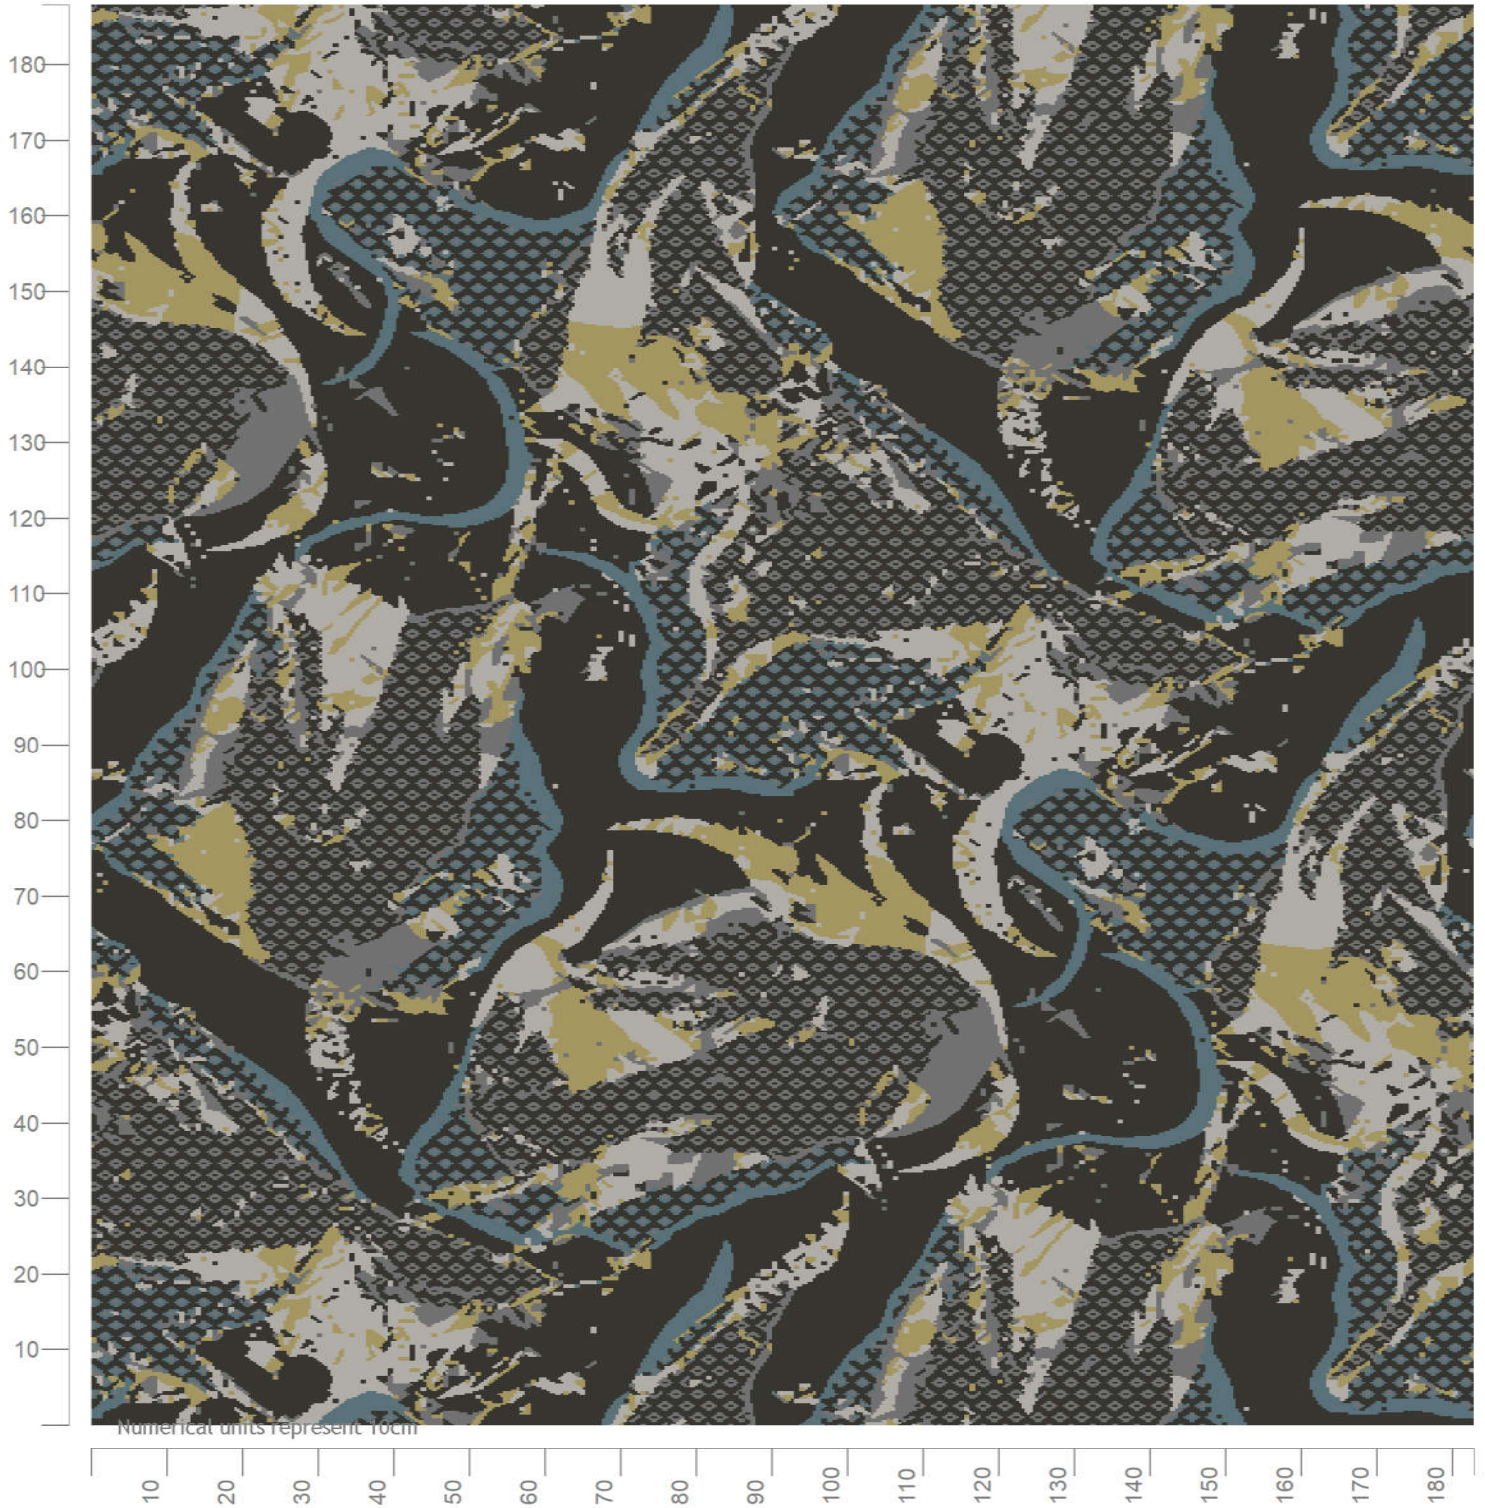

# Wilton Carpets

Design ID: F8458 B 1  
 Design Size: 6ft 0in x 5ft 4.80in  
 Metric: 1.83M x 1.65M  
 Ends\*Rows: 504 x 648  
 Quality: 7 x 10 per Inch  
 Match: Straight  
 Print Scale: 1:10 (1 1/5" to 1 Foot)  
 Repeats: 1 by 1.14