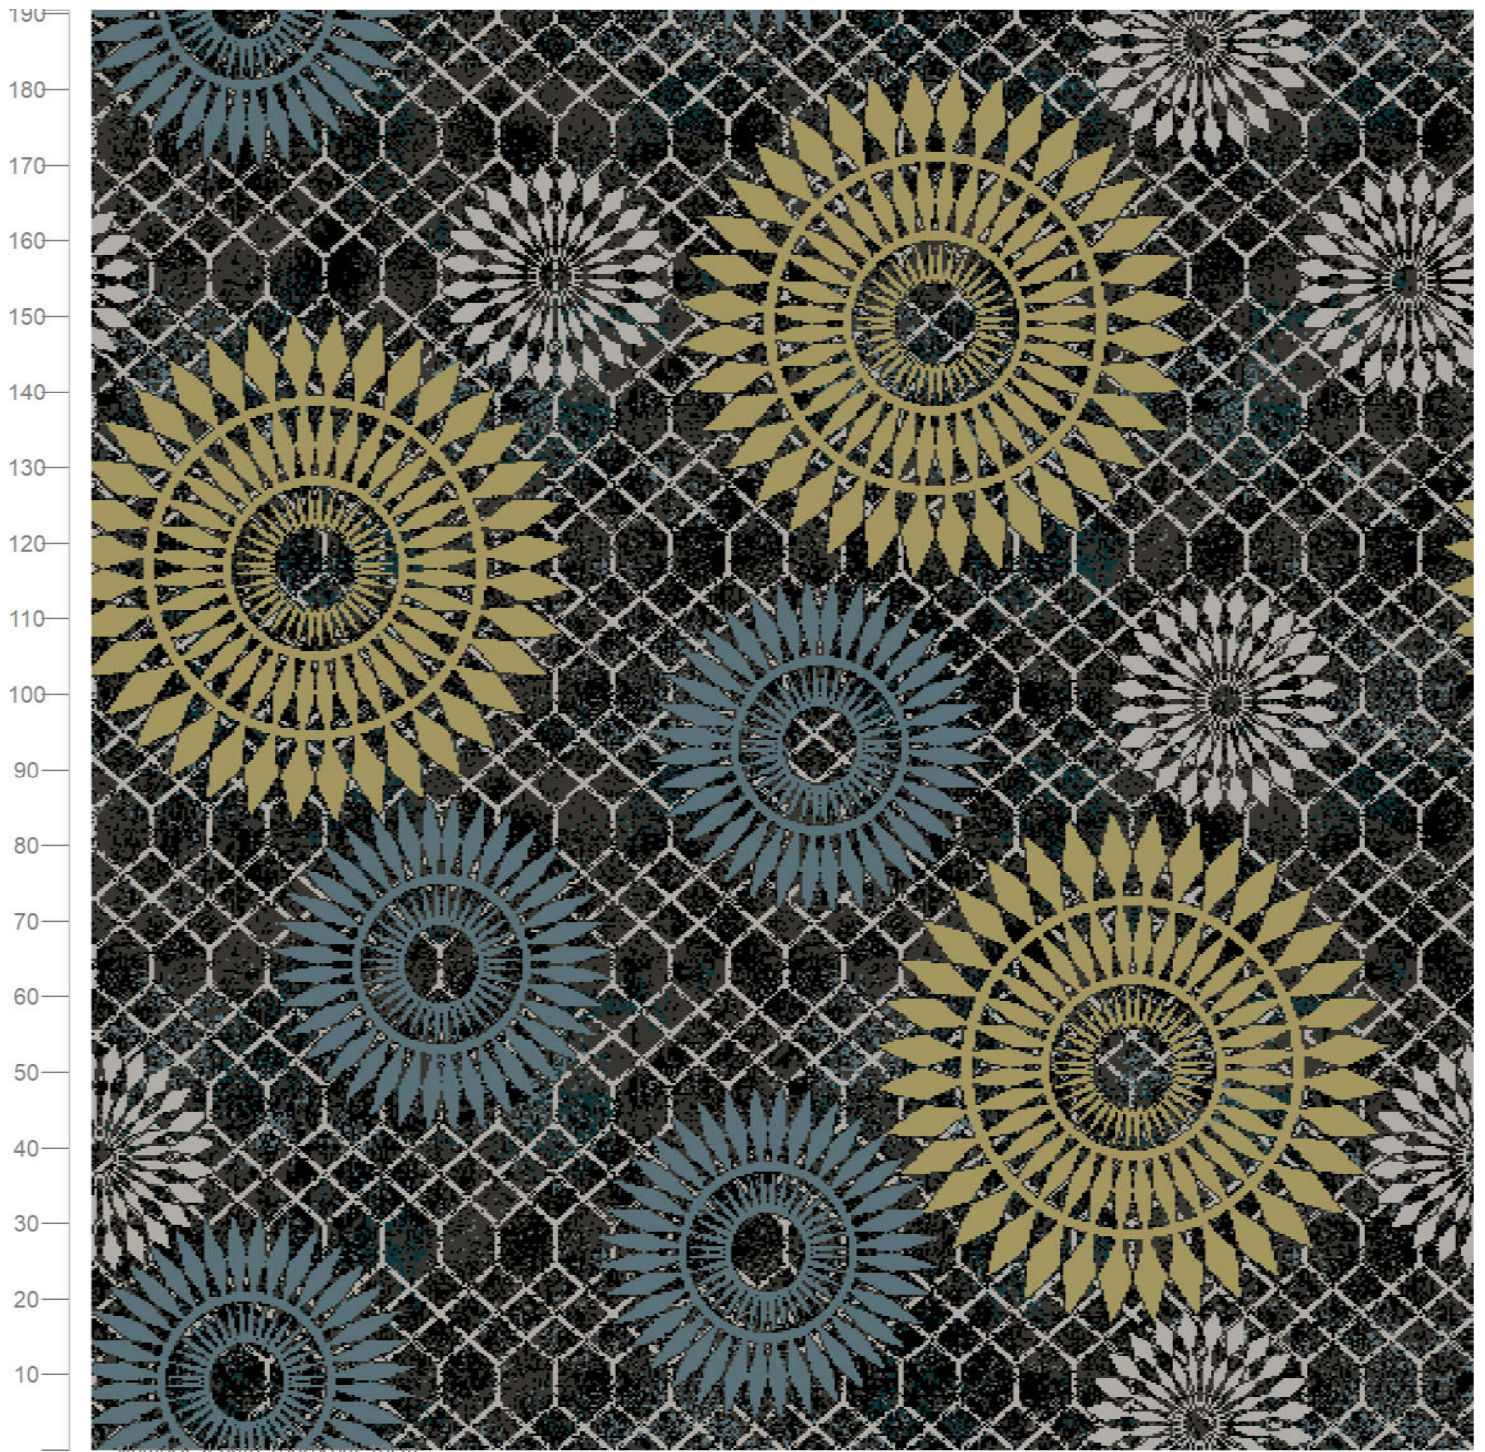

Wilton Carpets

Numerical units represent 10cm

Design ID: F6854 C 1
 Design Size: 6ft 0in x 6ft 0in
 Metric: 1.83M x 1.83M
 Ends*Rows: 504 x 576
 Quality: 7 x 8 per Inch
 Match: Straight
 Print Scale: 1:10 (1 1/5" to 1 Foot)
 Repeats: 1 by 1.04