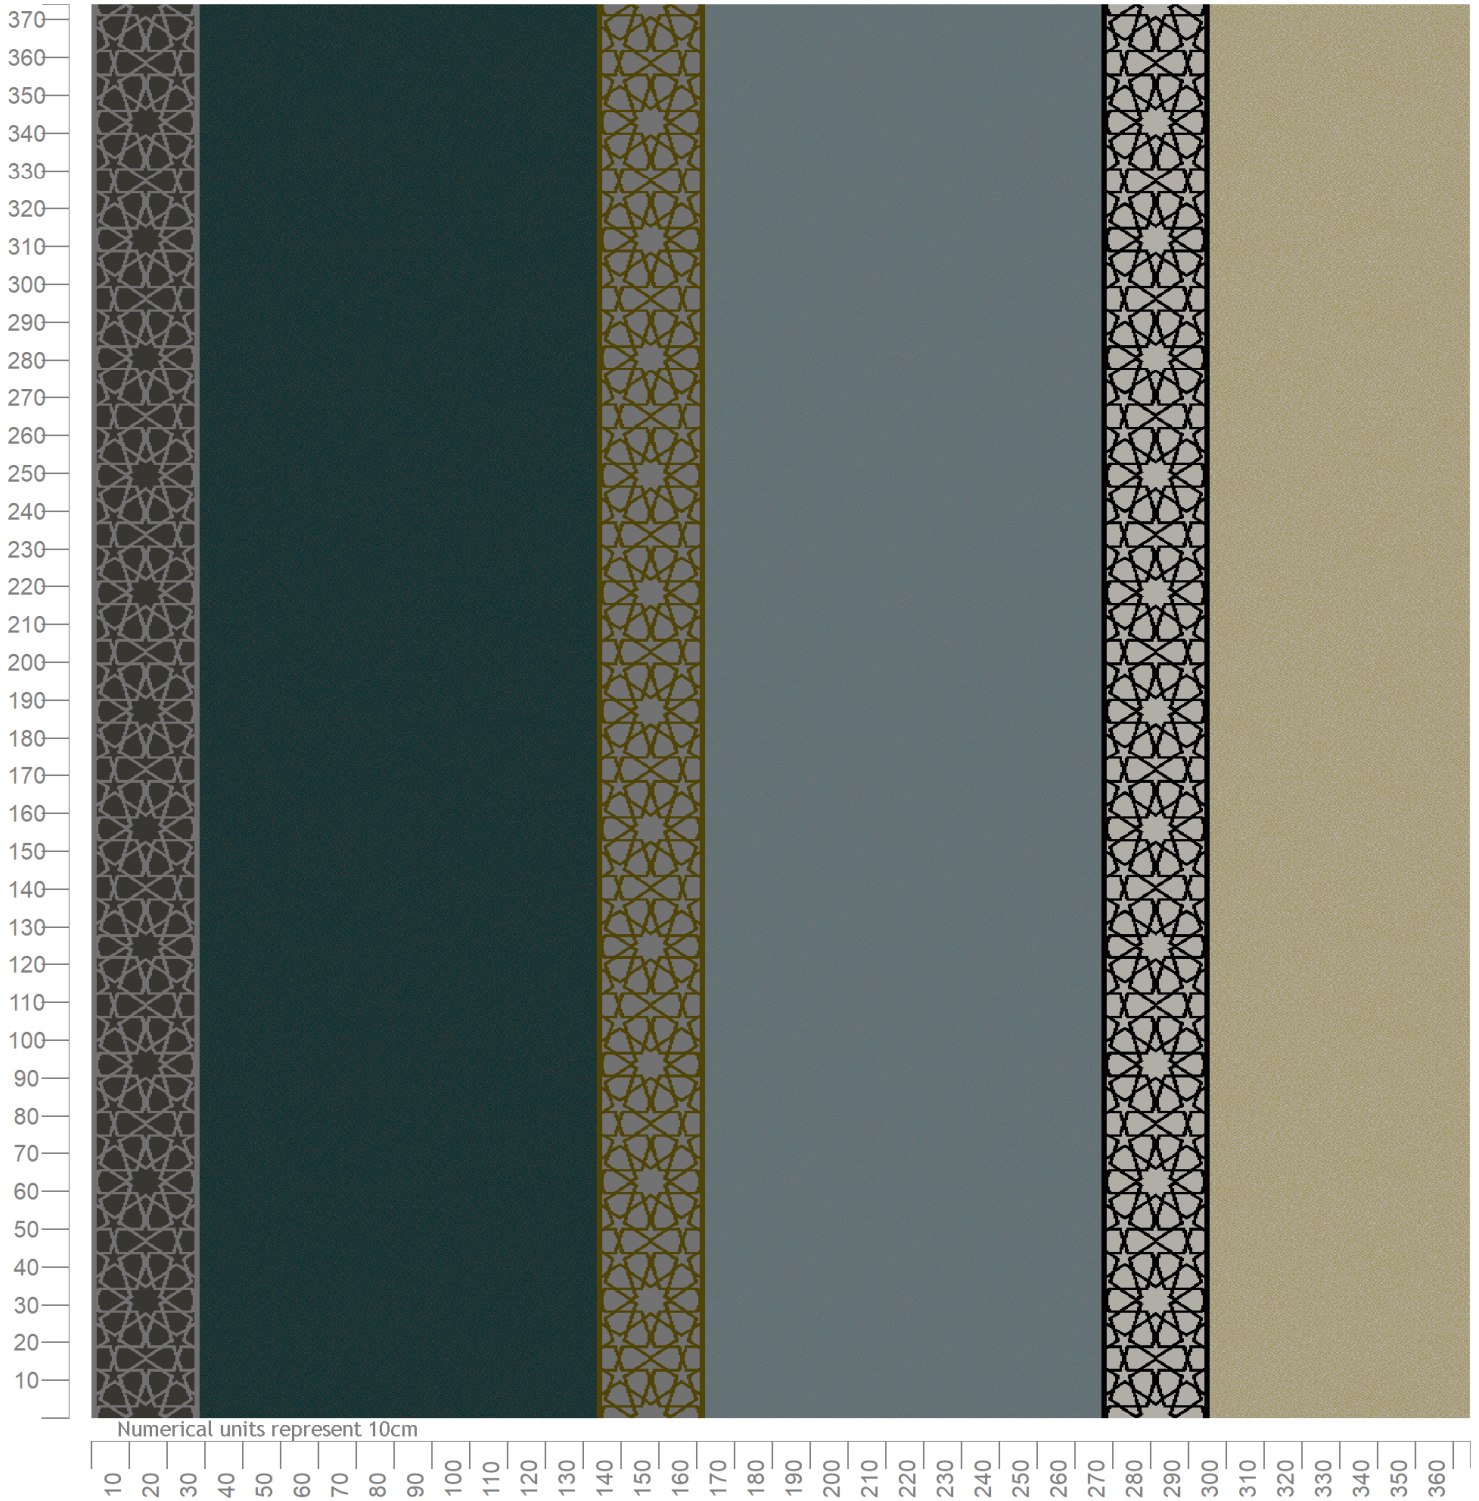

Wilton Carpets

Design ID: F4547 S 1
 Design Size: 13ft 1.71in x 2ft 0.55in
 Metric: 4.01M x 0.62M
 Ends*Rows: 1104 x 270
 Quality: 7 x 11 per Inch
 Match: Straight
 Print Scale: 1:20 (3/5 " to 1 Foot)
 Repeats: 0.91 by 6

9/88 X6D Granite 1
 1332 Black 3
 6J1 17L Pebble 5
 4/18 Fjord 6
 CP7303 17N Gun Metal 7
 165 Jade 8
 08 50 30 10 O Karma 9
 29/08 Lime Zest 12

© The Wilton Carpet Factory Ltd

The Wilton Carpet Factory Ltd Minster Street, Wilton, Salisbury SP2 0AY
 Tel:01722 742890 Fax 01722 742923 E-mail: sales@wiltoncarpets.com or designstudio@wiltoncarpets.com