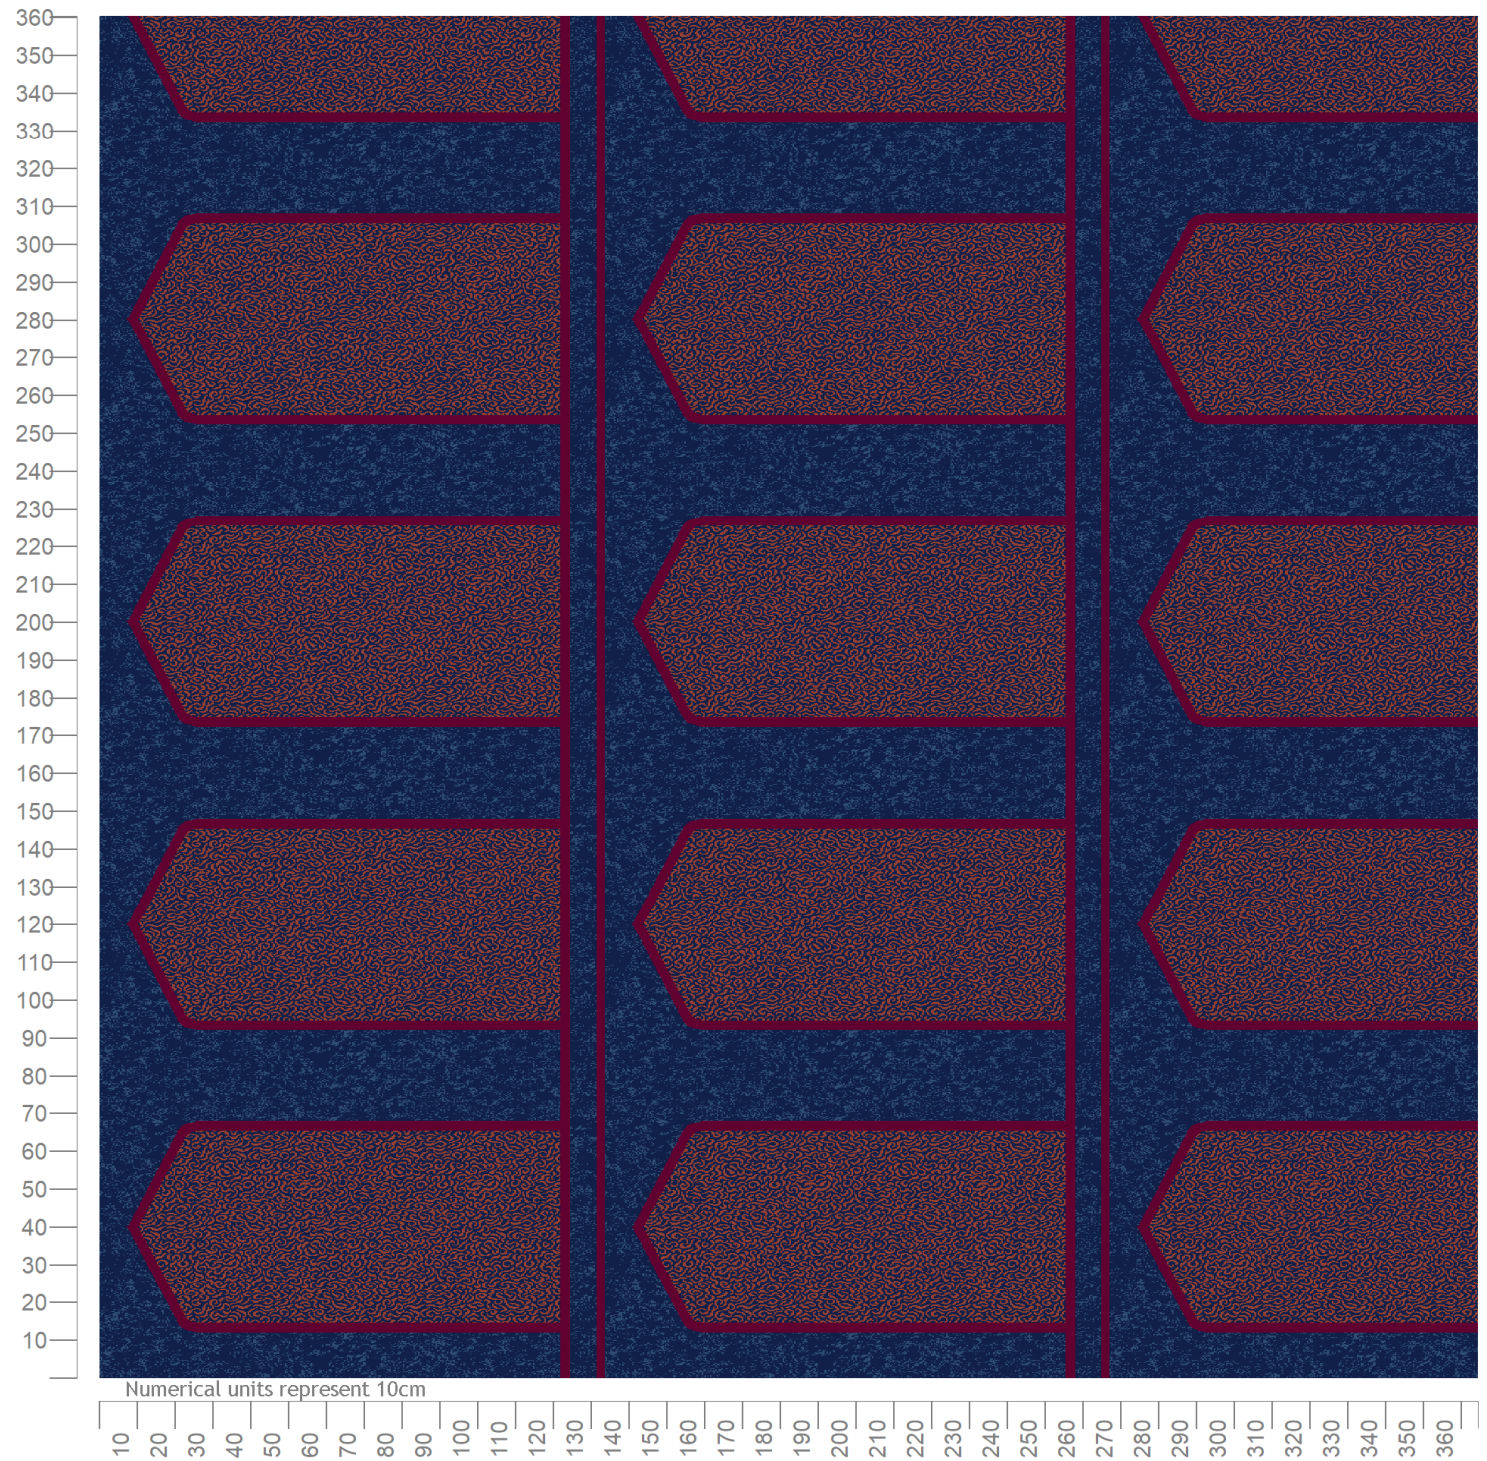

Wilton Carpets

Design ID: F4547 P 2
 Design Size: 13ft 1.71in x 2ft 7.55in
 Metric: 4.01M x 0.80M
 Ends*Rows: 1104 x 347
 Quality: 7 x 11 per Inch
 Match: Straight
 Print Scale: 1:20 (3/5 " to 1 Foot)
 Repeats: 0.91 by 4.5

77/00 DIMENSIONS RUBY 2
 7850 DIMENSIONS INDIGO 3
 7116 DIMENSIONS CLASSIC 7
 6280 DIMENSIONS CINNAMON 8

© The Wilton Carpet Factory Ltd

The Wilton Carpet Factory Ltd Minster Street, Wilton, Salisbury SP2 0AY
 Tel:01722 742890 Fax 01722 742923 E-mail: sales@wiltoncarpets.com or designstudio@wiltoncarpets.com