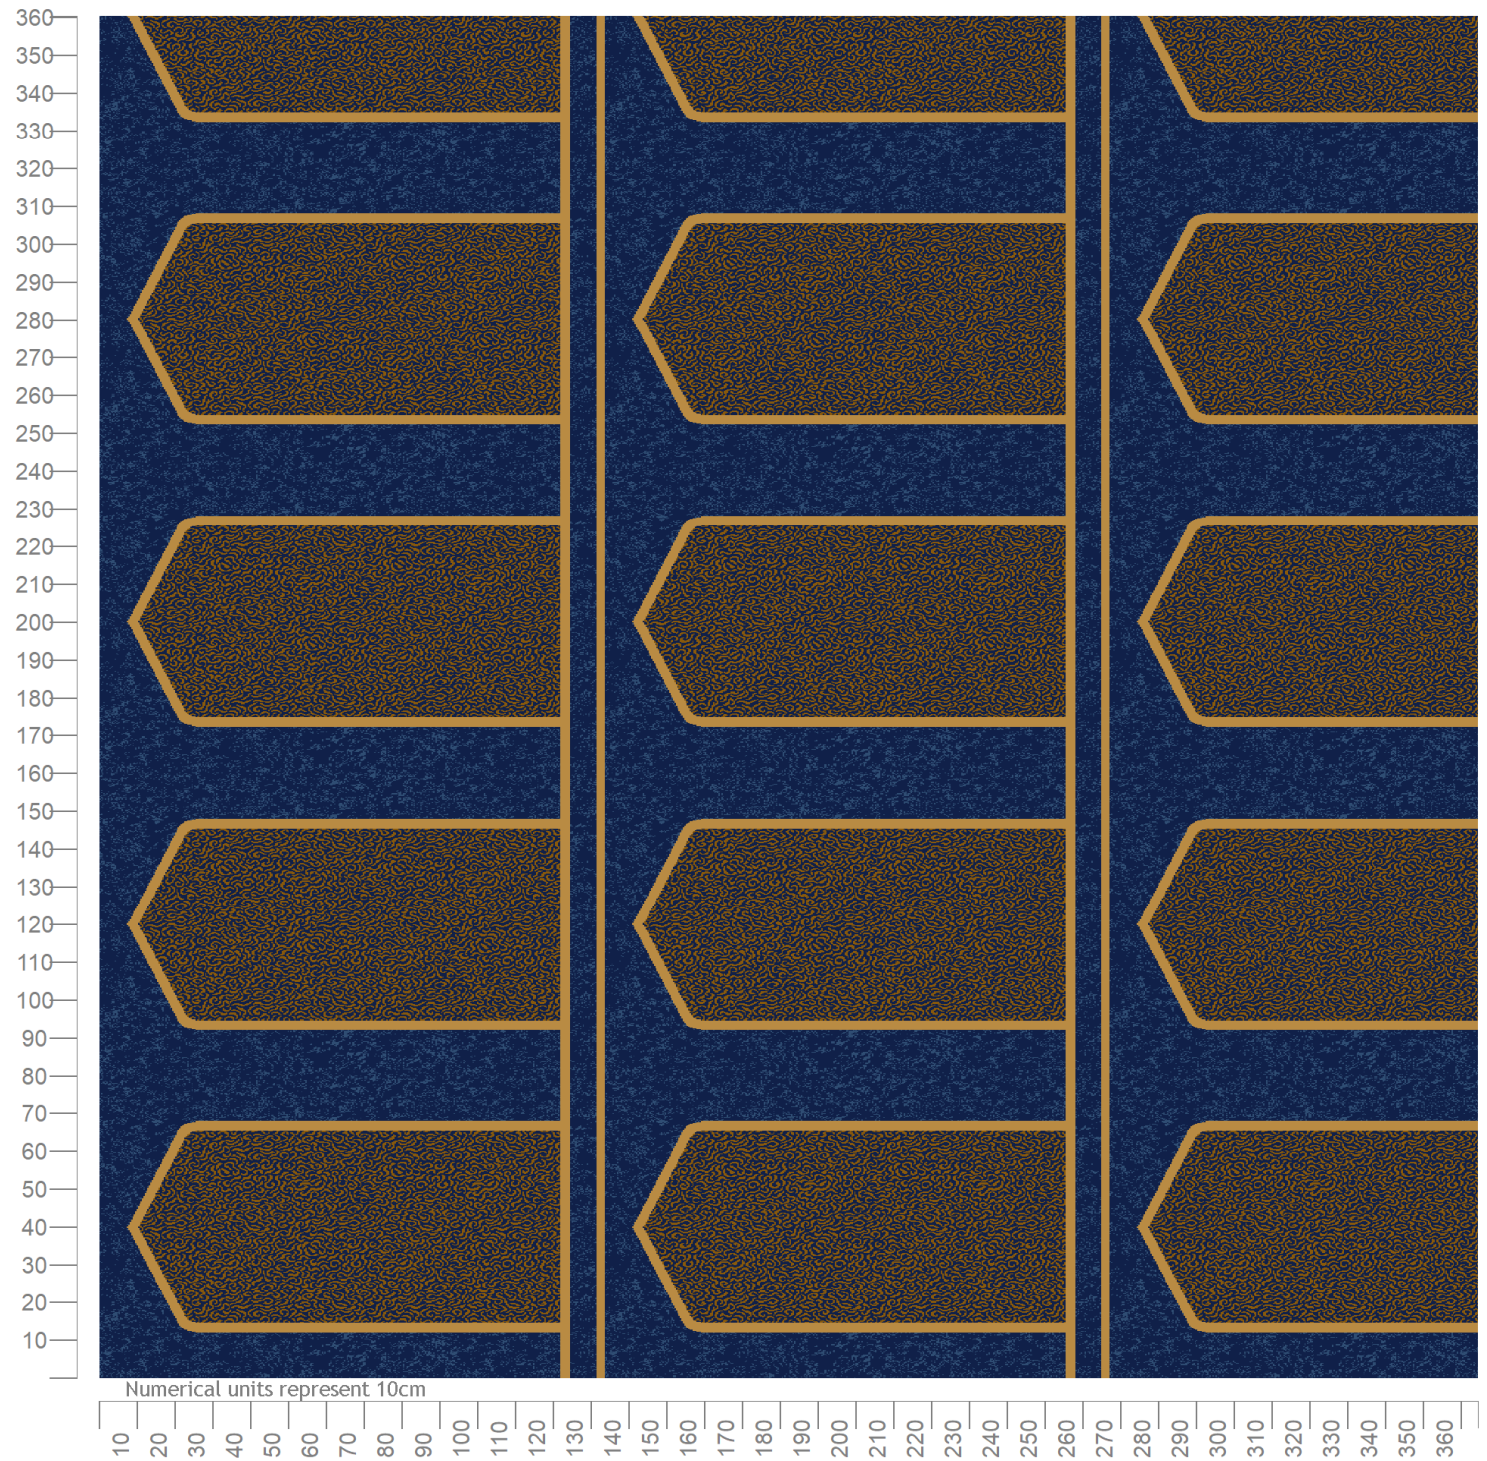

Wilton Carpets

Design ID: F4547 P 1
 Design Size: 13ft 1.71in x 2ft 7.55in
 Metric: 4.01M x 0.80M
 Ends*Rows: 1104 x 347
 Quality: 7 x 11 per Inch
 Match: Straight
 Print Scale: 1:20 (3/5 " to 1 Foot)
 Repeats: 0.91 by 4.5

7850 DIMENSIONS INDIGO	3	
51/00 DIMENSIONS HONEY	4	
7116 DIMENSIONS CLASSIC	7	
4180 DIMENSIONS BAMBOO	11	

© The Wilton Carpet Factory Ltd

The Wilton Carpet Factory Ltd Minster Street, Wilton, Salisbury SP2 0AY
 Tel:01722 742890 Fax 01722 742923 E-mail: sales@wiltoncarpets.com or designstudio@wiltoncarpets.com