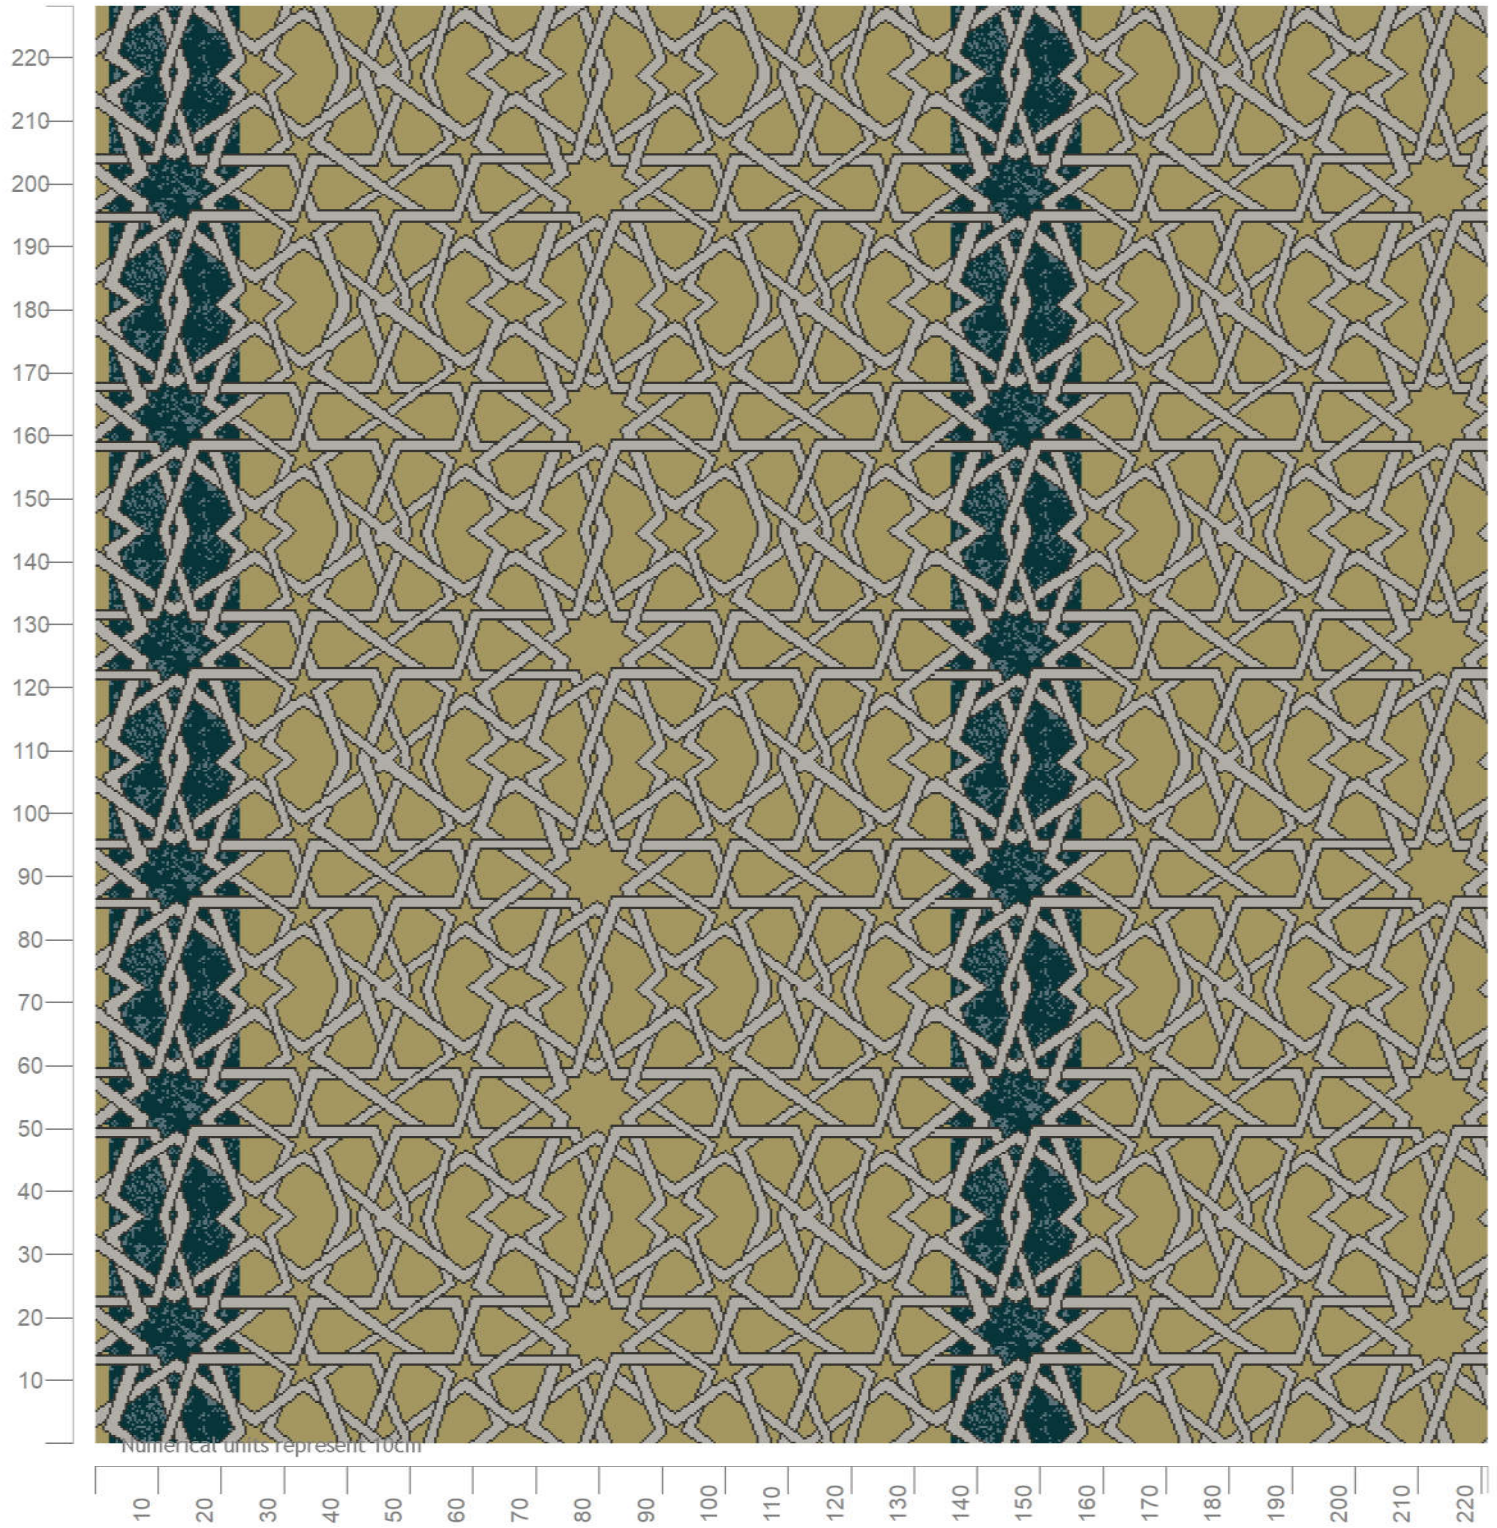

Wilton Carpets

Design ID: F4547 F 2
 Design Size: 13ft 1.71in x 1ft 2.29in
 Metric: 4.01M x 0.36M
 Ends*Rows: 1104 x 100
 Quality: 7 x 7 per Inch
 Match: Straight
 Print Scale: 1:12 (1 " to 1 Foot)
 Repeats: 0.55 by 6.29