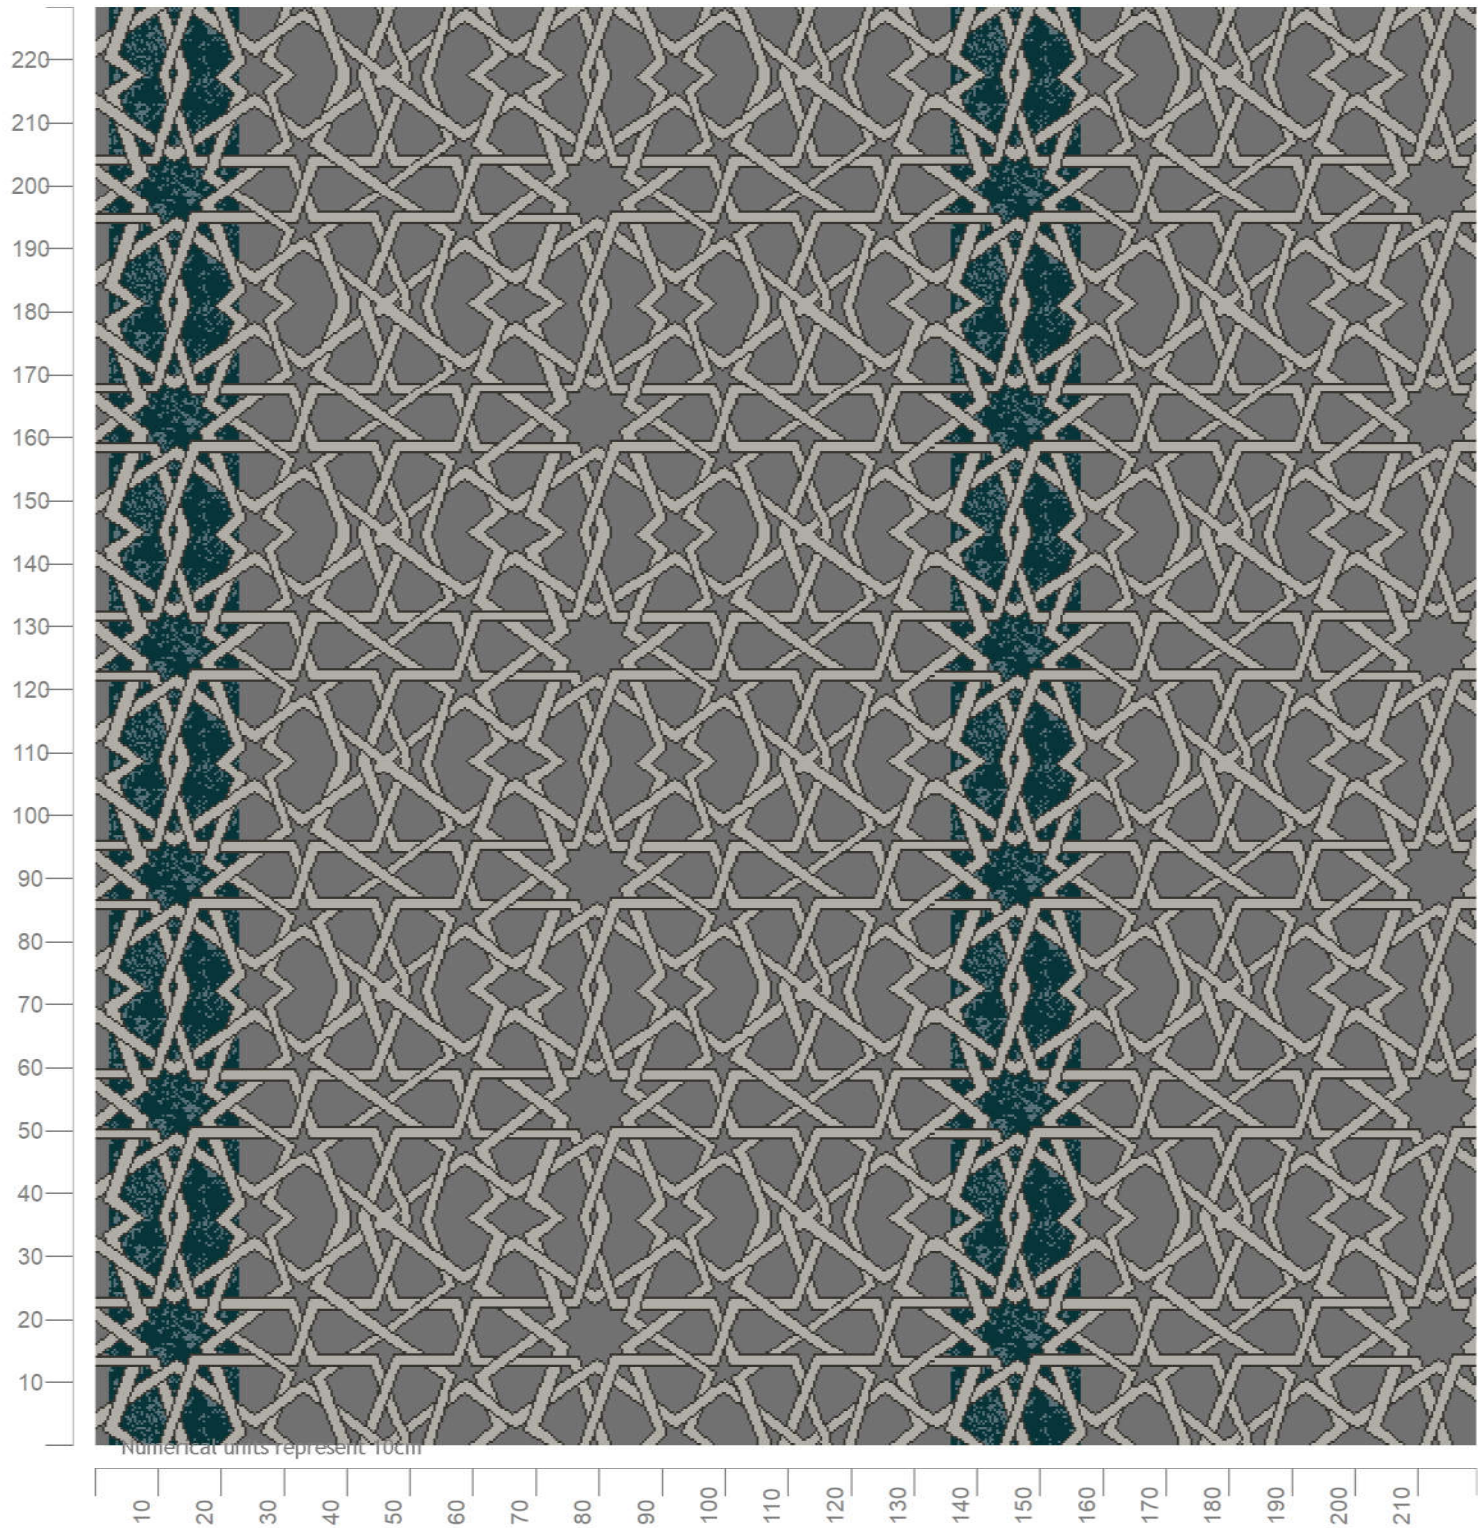

Wilton Carpets

Design ID: F4547 F 1
 Design Size: 13ft 1.71in x 1ft 2.29in
 Metric: 4.01M x 0.36M
 Ends*Rows: 1104 x 100
 Quality: 7 x 7 per Inch
 Match: Straight
 Print Scale: 1:12 (1 " to 1 Foot)
 Repeats: 0.55 by 6.29

| | | |
|----------------------|---|---|
| 9/88 X6D Granite | 1 |  |
| 6J1 17L Pebble | 5 |  |
| 4/18 Fjord | 6 |  |
| CP7303 17N Gun Metal | 7 |  |
| 165 Jade | 8 |  |

© The Wilton Carpet Factory Ltd

The Wilton Carpet Factory Ltd Minster Street, Wilton, Salisbury SP2 0AY
 Tel:01722 742890 Fax 01722 742923 E-mail: sales@wiltoncarpets.com or designstudio@wiltoncarpets.com