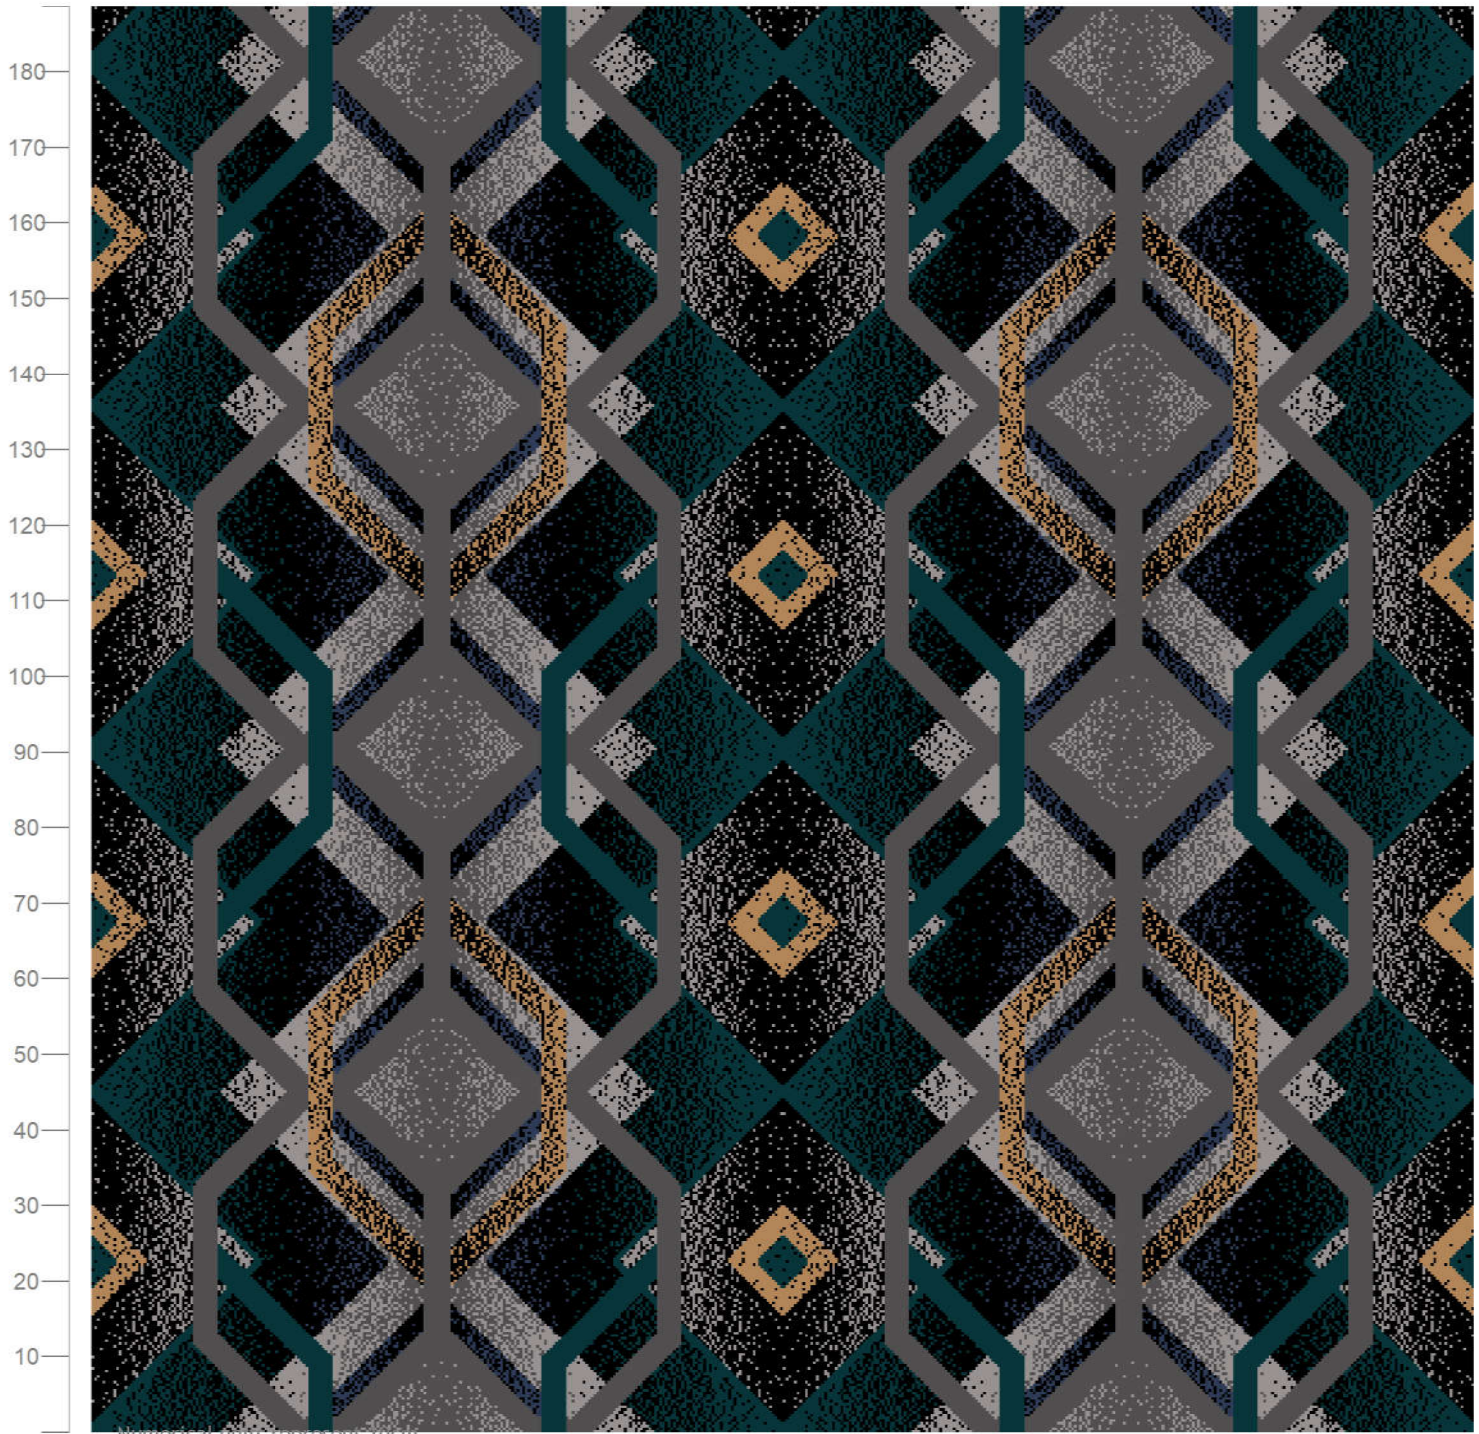

# Wilton Carpets

Numerical units represent 10cm

Design ID: F4108 C 3  
 Design Size: 3ft 0in x 2ft 11.71in  
 Metric: 0.91M x 0.91M  
 Ends\*Rows: 252 x 250  
 Quality: 7 x 7 per Inch  
 Match: Straight  
 Print Scale: 1:10 (1 1/5" to 1 Foot)  
 Repeats: 2 by 2.08

1332 Black	HSL (Production RGB)	1		
		9/88 X6D	2	
		6J1 17L	3	
165 Jade HSL (Production RGB)		4		
165 Jade HSL (Production RGB)		5		
	51/00 HONEY GOLD	6		
	7850 DIMENSIONS INDIGO	7		

© The Wilton Carpet Factory Ltd