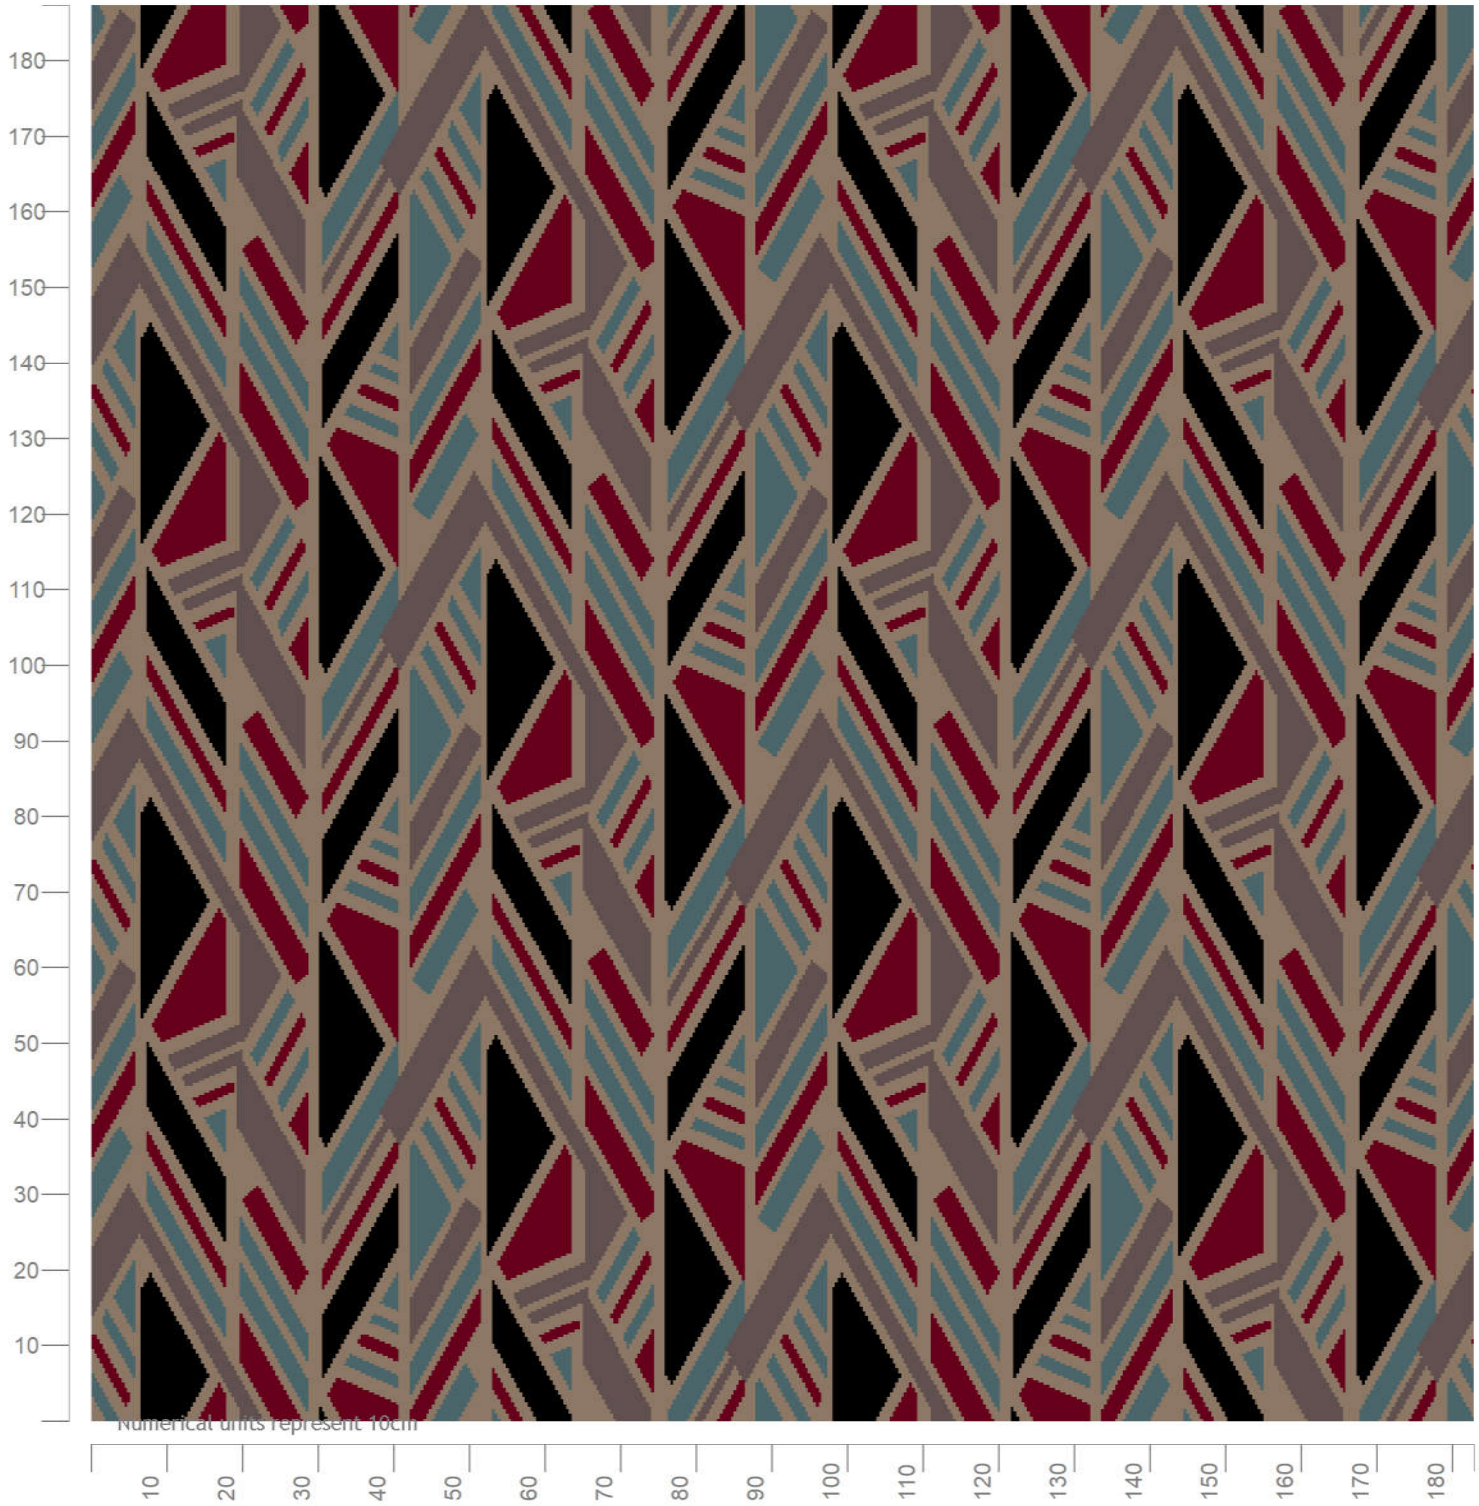

# Wilton Carpets

Design ID: F0495 B 1  
 Design Size: 3ft 0in x 2ft 0.75in  
 Metric: 0.91M x 0.63M  
 Ends\*Rows: 252 x 198  
 Quality: 7 x 8 per Inch  
 Match: Straight  
 Print Scale: 1:10 (1 1/5" to 1 Foot)  
 Repeats: 2 by 2.98