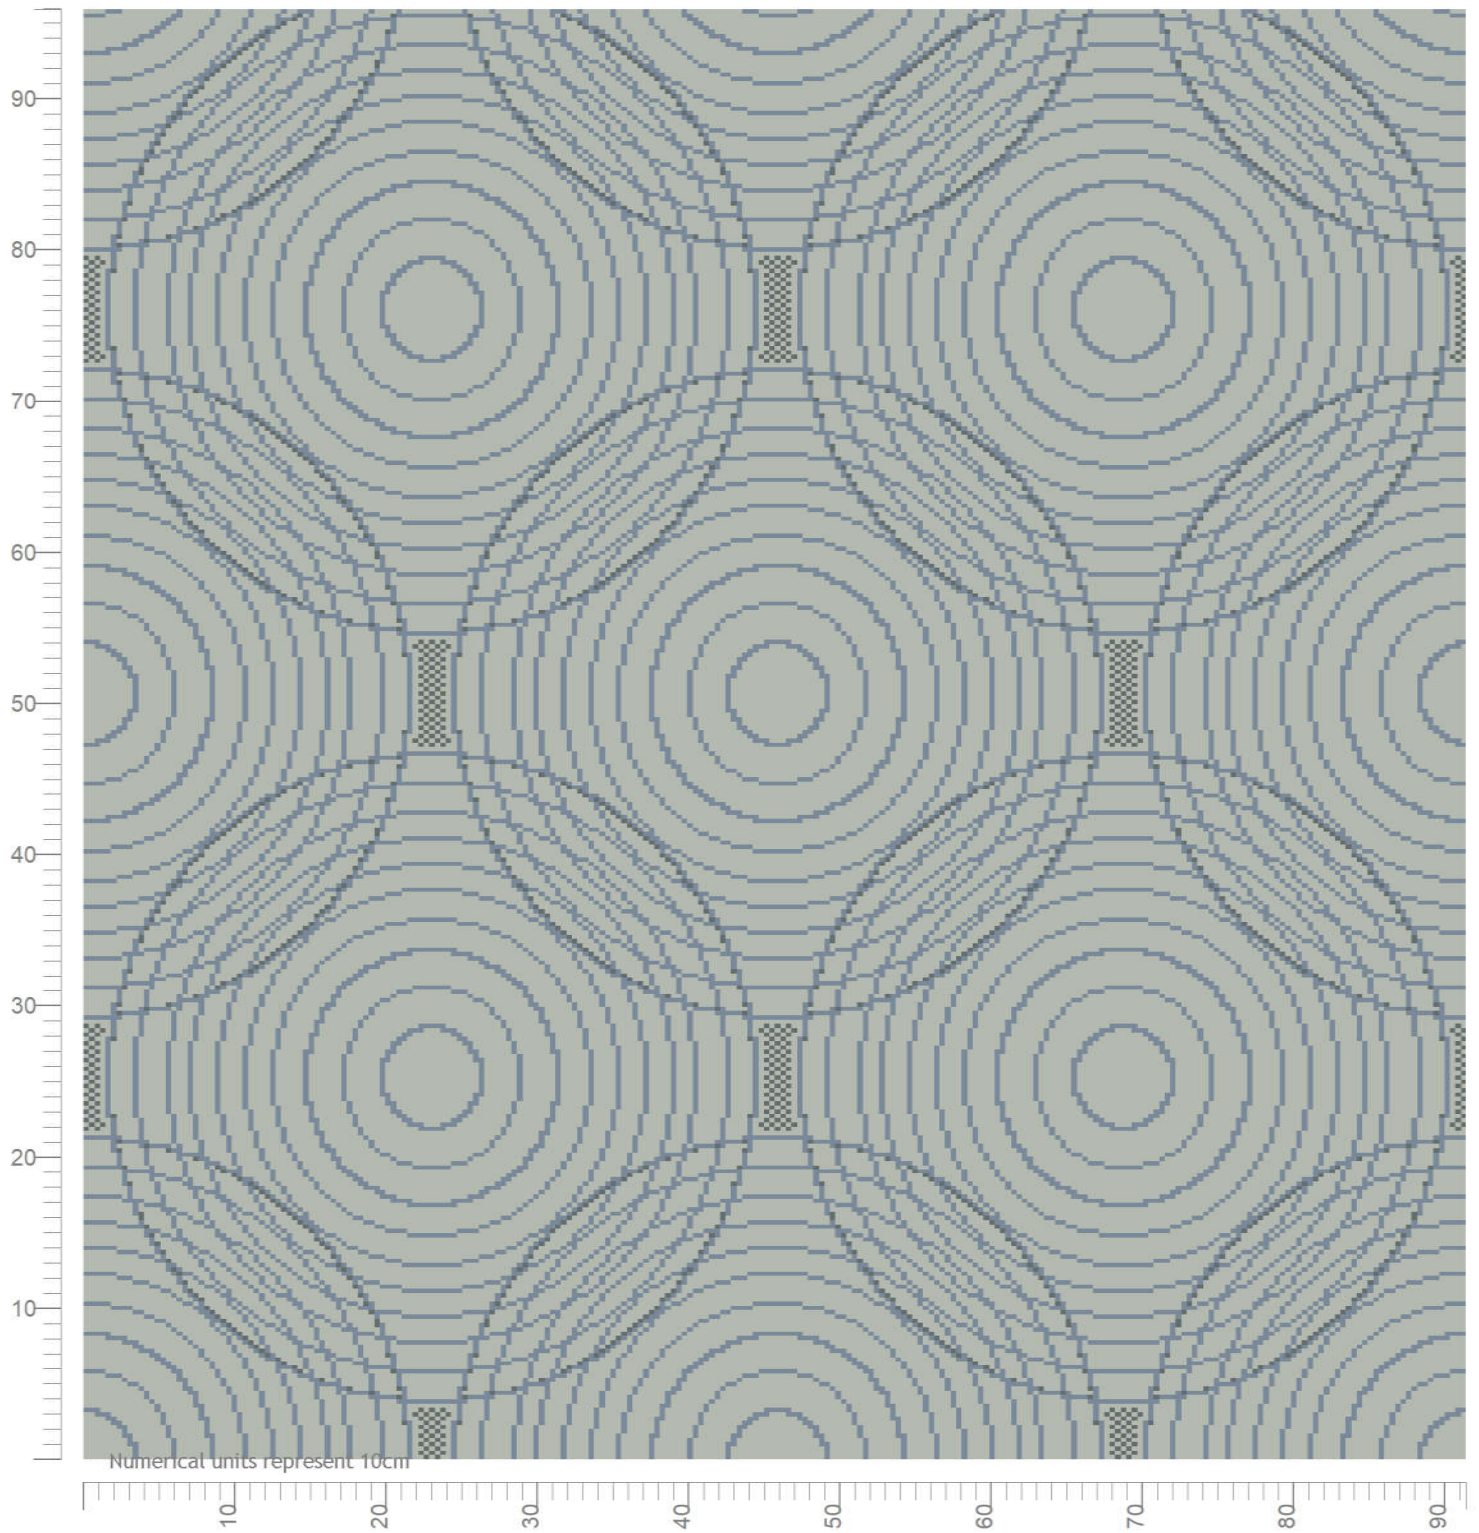

Wilton Carpets

Design ID: BV759 B 1
 Design Size: 1ft 6in x 1ft 8in
 Metric: 0.46M x 0.51M
 Ends*Rows: 126 x 180
 Quality: 7 x 9 per Inch
 Match: Straight
 Print Scale: 1:5.00
 Repeats: 2 by 1.89

8202 D016 Ash Grey 1
 65/99 D014 Dove 2
 132/86 F014 Elephant 3