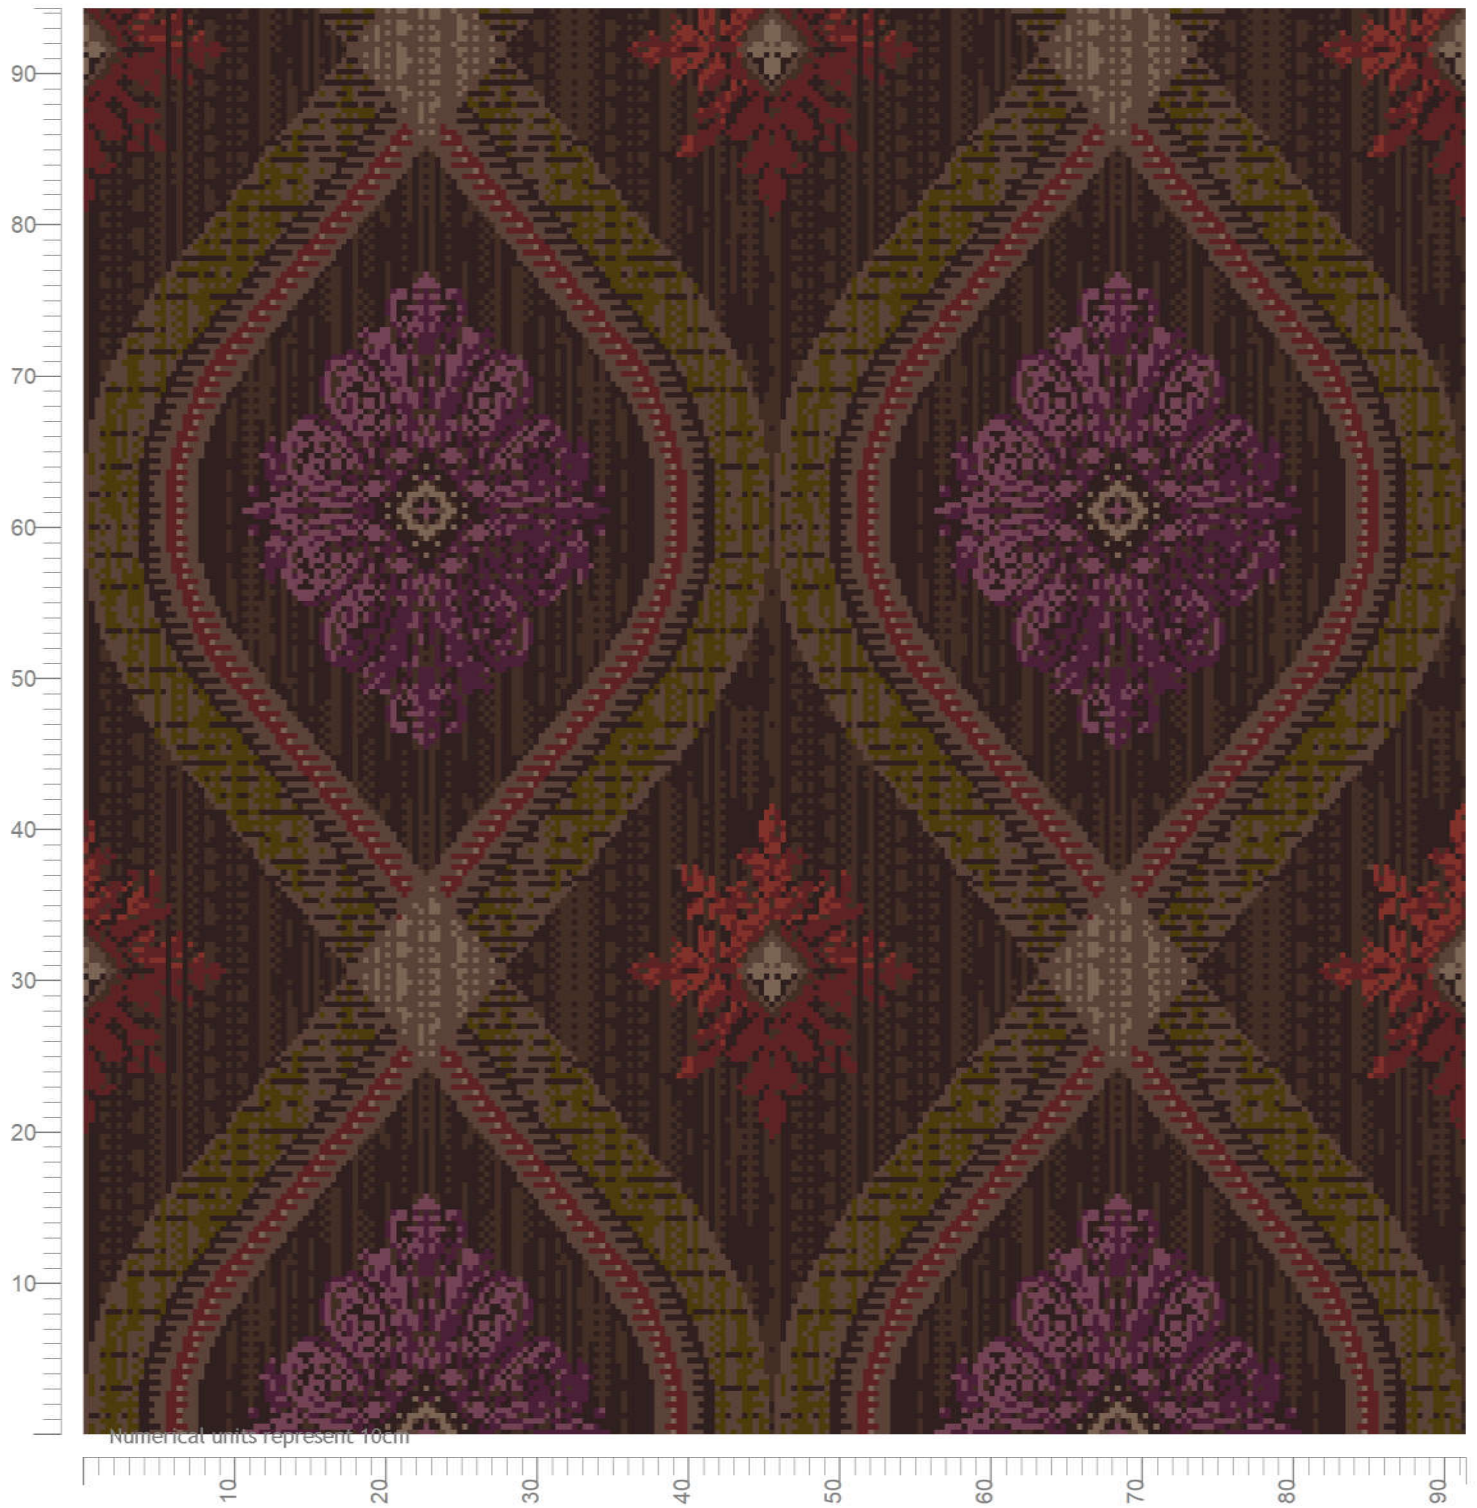

# Wilton Carpets

Design ID: BQ799 U 1  
 Design Size: 1ft 6in x 2ft 0in  
 Metric: 0.46M x 0.61M  
 Ends\*Rows: 126 x 168  
 Quality: 7 x 7 per Inch  
 Match: Straight  
 Print Scale: 1:5.00  
 Repeats: 2 by 1.55

10800 P016 Peat	1	
5529 M016 Antelope	2	
149/87 Q025 Mouse	3	
55/04 R026 Mink	4	
346/03 D010 Gherkin	5	
76/02 E025 Fired Earth	6	
325/03 G021 Victoria	7	
6701 C025 Rust	8	
2371 D018 Ballade	9	

© The Wilton Carpet Factory Ltd