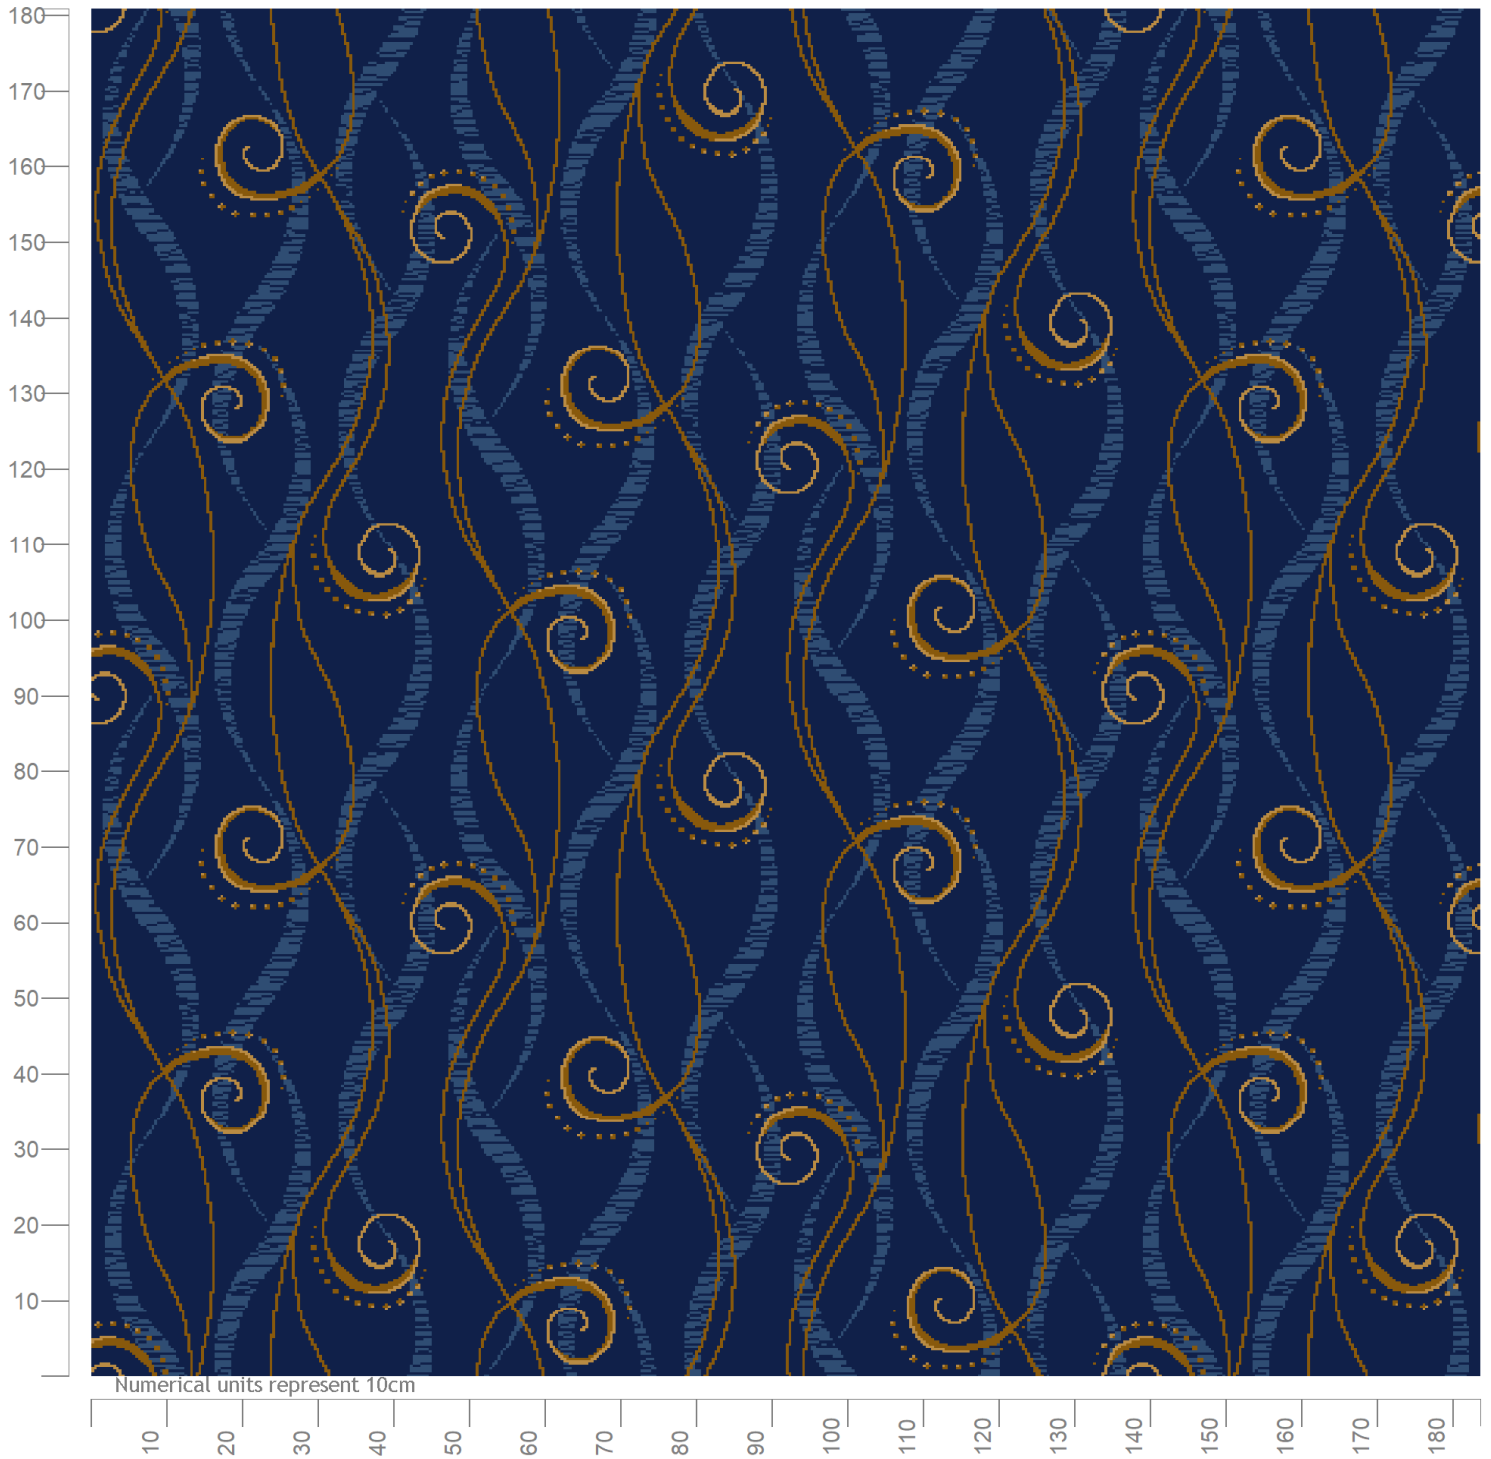

# Wilton Carpets

Design ID: BP172 E 1  
 Design Size: 3ft 0in x 3ft 0in  
 Metric: 0.91M x 0.91M  
 Ends\*Rows: 252 x 288  
 Quality: 7 x 8 per Inch  
 Match: 192 row drop  
 Print Scale: 1:10 (1 1/5" to 1 Foot)  
 Repeats: 2.01 by 1.98

7850 DIMENSIONS INDIGO	3	
51/00 DIMENSIONS HONEY	4	
7116 DIMENSIONS CLASSIC	7	
4180 DIMENSIONS BAMBOO	11	

© The Wilton Carpet Factory Ltd

The Wilton Carpet Factory Ltd Minster Street, Wilton, Salisbury SP2 0AY  
 Tel:01722 742890 Fax 01722 742923 E-mail: sales@wiltoncarpets.com or designstudio@wiltoncarpets.com