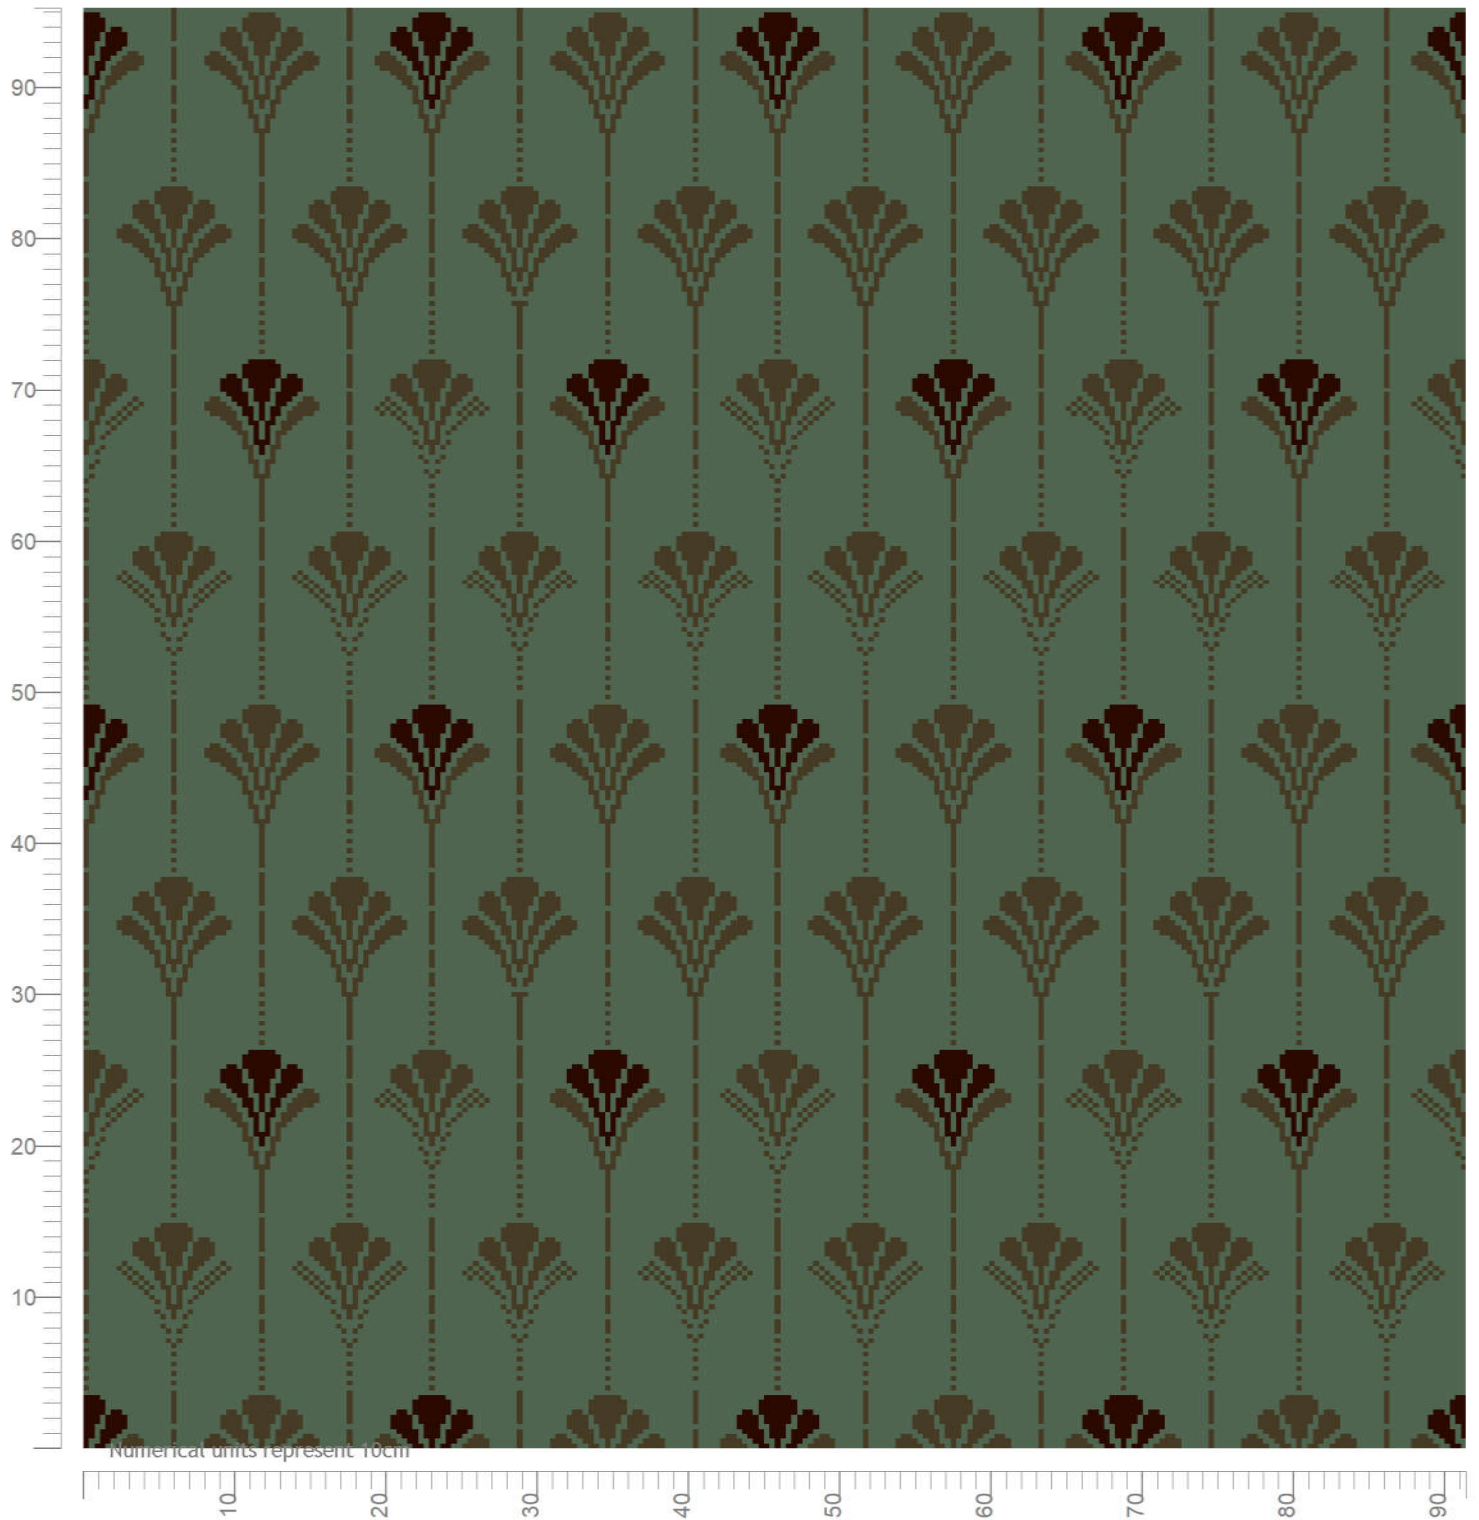

Wilton Carpets

Design ID: BF375 B 1
 Design Size: 1ft 6in x 1ft 6in
 Metric: 0.46M x 0.46M
 Ends*Rows: 126 x 144
 Quality: 7 x 8 per Inch
 Match: Straight
 Print Scale: 1:5.00
 Repeats: 2 by 2.08

S839 PORTFOLIO BLUEGRASS 1
 5528 M024 Cashmere 4
 4/00 R016 Brazil 5