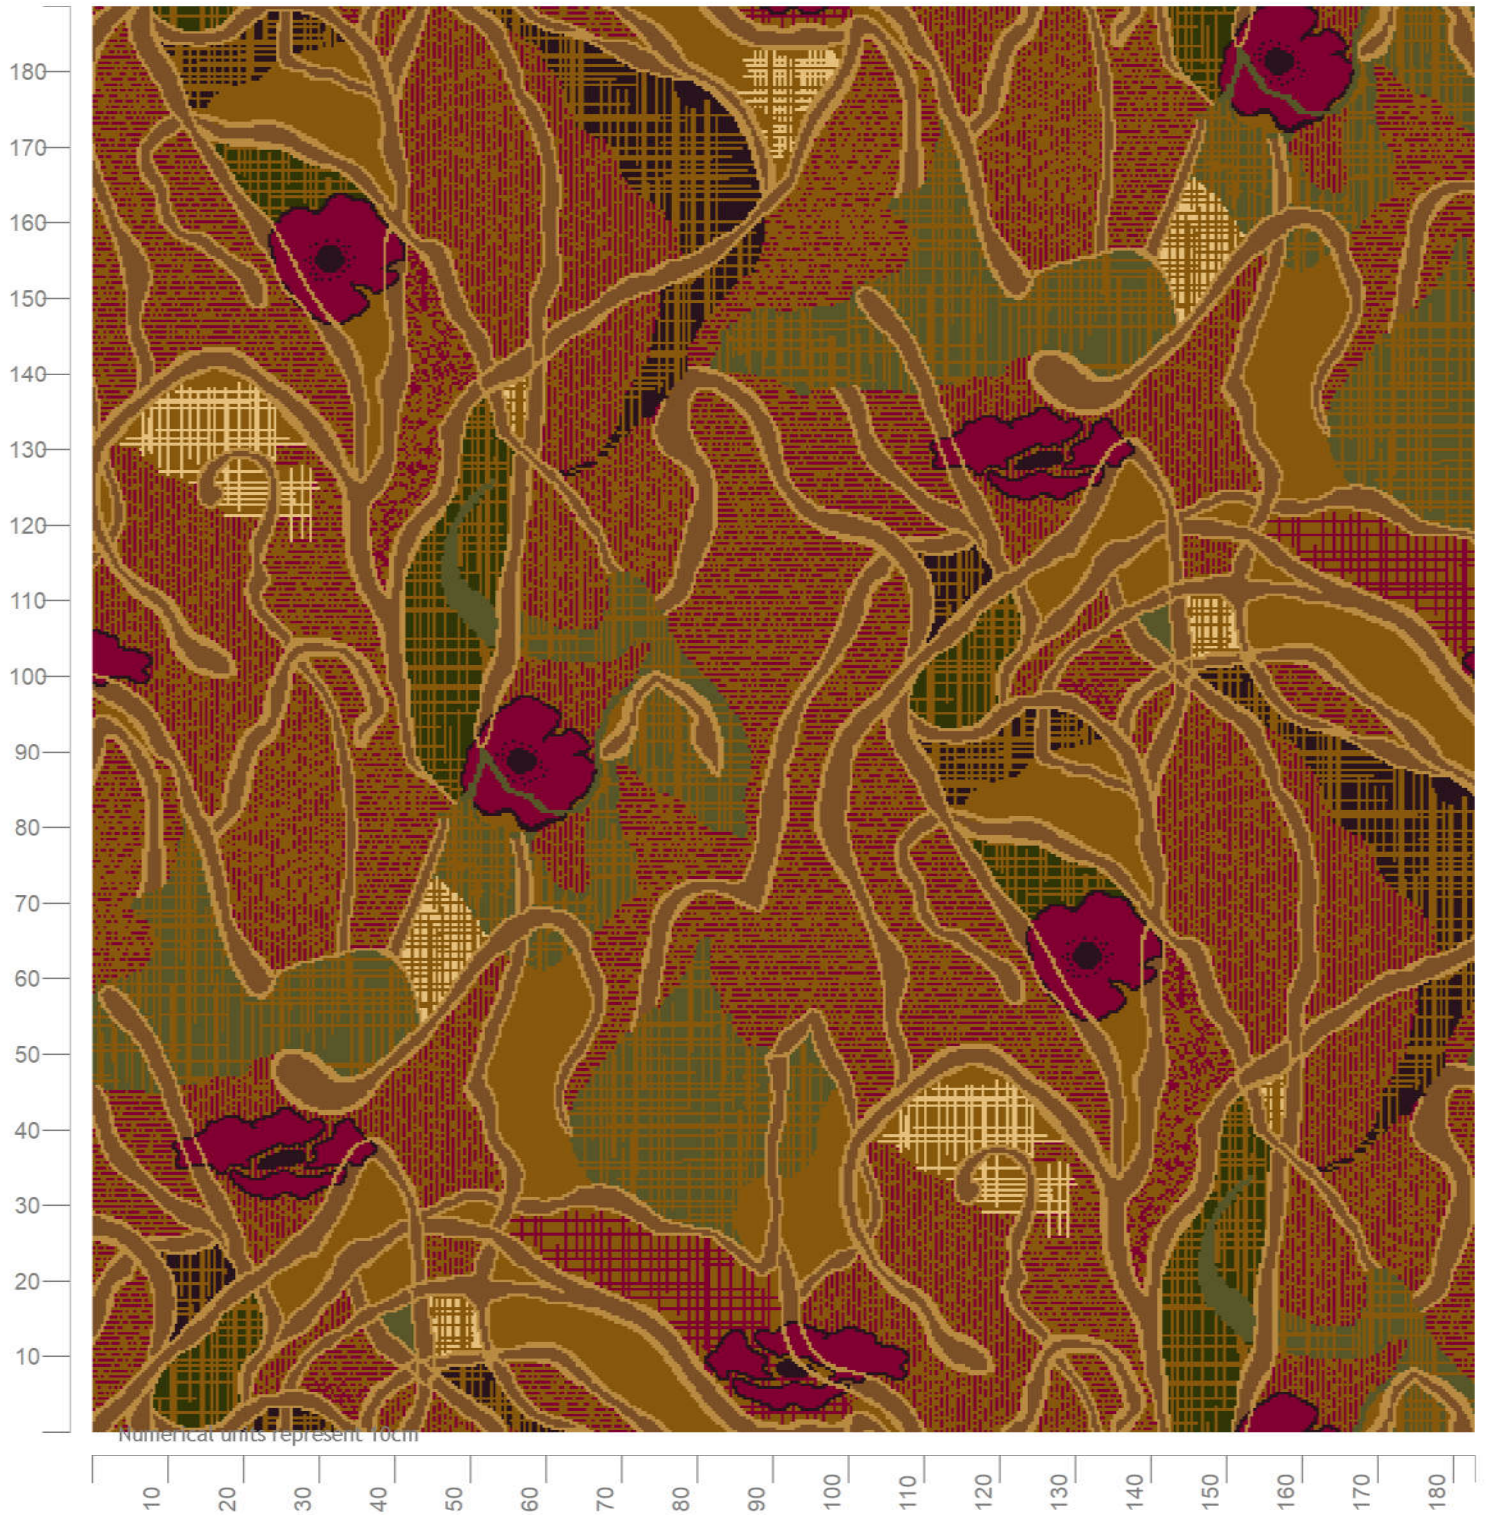

Wilton Carpets

Design ID: BF325 B 1
 Design Size: 6ft 6.86in x 6ft 0.71in
 Metric: 2.00M x 1.85M
 Ends*Rows: 552 x 509
 Quality: 7 x 7 per Inch
 Match: Straight
 Print Scale: 1:10 (1 1/5" to 1 Foot)
 Repeats: 0.91 by 1.02

4180 PORTFOLIO BAMBOO	1	
ON1 DIMENSIONS TOREADOR	2	
72/99 CLOVE	3	
51/00 PORTFOLIO HONEY	4	
3807 PAMPAS	5	
4/00 BRAZIL	6	
3900 HOLLY	7	
4181 PORTFOLIO POLLEN	8	

© The Wilton Carpet Factory Ltd

The Wilton Carpet Factory Ltd Minster Street, Wilton, Salisbury SP2 0AY
 Tel:01722 742890 Fax 01722 742923 E-mail: sales@wiltoncarpets.com or designstudio@wiltoncarpets.com