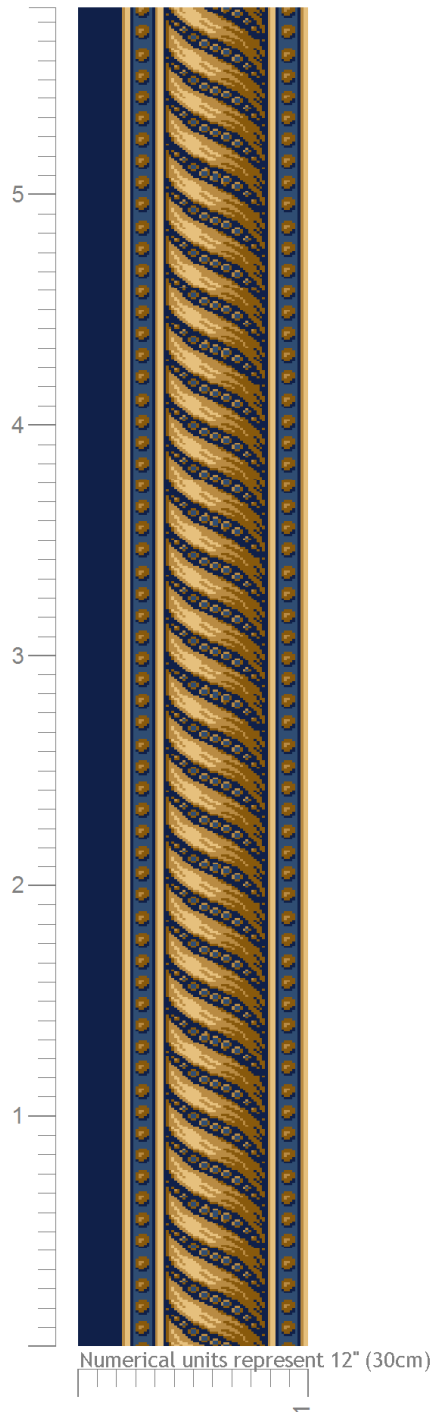

Cavendish (Border)

Design ID: 77266-30
 Design Size: Width x Length 1ft 0in x 9in
 Metric: 0.30M x 0.23M
 Ends*Rows: 84 x 81
 Quality: 7 x 9 per Inch
 Match: Straight
 Print Scale: 1:10 (1 1/5" to 1 Foot)
 Repeats: 1 by 7.75
 Print Date: June 12, 2014

7850 DIMENSIONS	3	
51/00 DIMENSIONS	4	
7116 DIMENSIONS	7	
4180 DIMENSIONS	11	
4181 DIMENSIONS	12	

The Wilton Carpet Factory Ltd © 2014

The Wilton Carpet Factory Ltd King Street, Wilton, Salisbury SP2 OAY
 Tel:01722 742890 Fax 01722 742923 E-mail: sales@wiltoncarpets.com or designstudio@wiltoncarpets.com