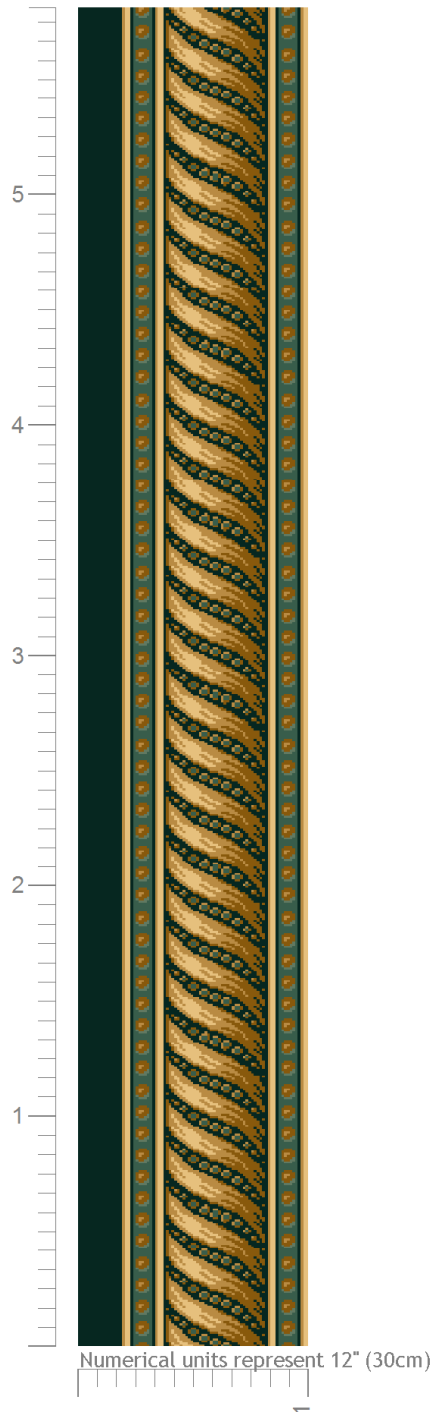

Cavendish (Border)

Design ID: 77264-62
 Design Size: Width x Length 1ft 0in x 9in
 Metric: 0.30M x 0.23M
 Ends*Rows: 84 x 81
 Quality: 7 x 9 per Inch
 Match: Straight
 Print Scale: 1:10 (1 1/5" to 1 Foot)
 Repeats: 1 by 7.75
 Print Date: June 12, 2014

S839 DIMENSIONS	1	
51/00 DIMENSIONS	4	
S482 DIMENSIONS	5	
3340 DIMENSIONS	10	
4180 DIMENSIONS	11	
4181 DIMENSIONS	12	

The Wilton Carpet Factory Ltd © 2014

The Wilton Carpet Factory Ltd King Street, Wilton, Salisbury SP2 OAY
 Tel:01722 742890 Fax 01722 742923 E-mail: sales@wiltoncarpets.com or designstudio@wiltoncarpets.com