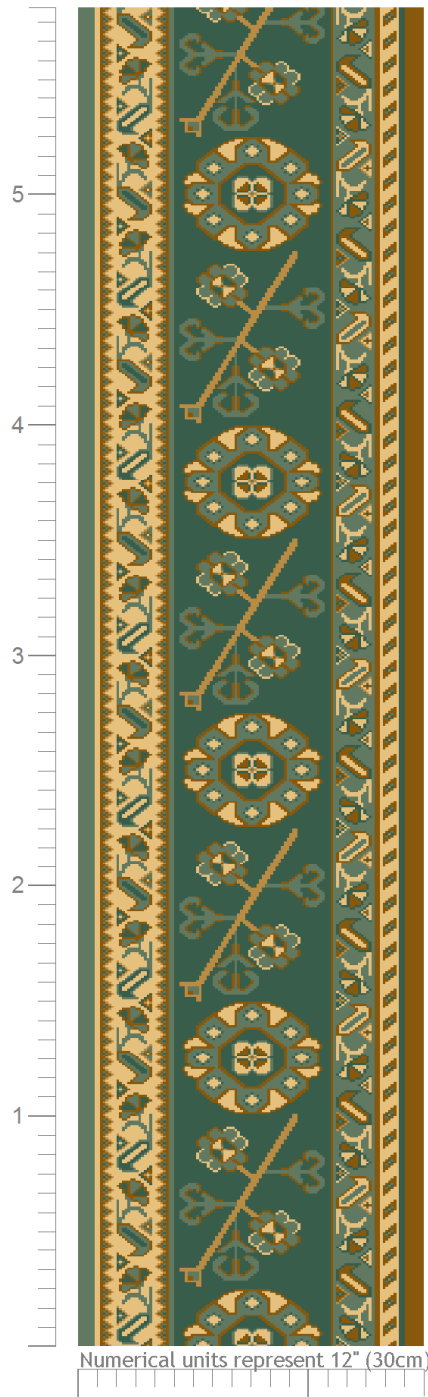

Ankara (Border)

Design ID: 77207-81
 Design Size: Width x Length 1ft 6in x 3ft 9in
 Metric: 0.46M x 1.14M
 Ends*Rows: 126 x 405
 Quality: 7 x 9 per Inch
 Match: Straight
 Print Scale: 1:10 (1 1/5" to 1 Foot)
 Repeats: 1 by 1.55
 Print Date: June 17, 2014

S839 DIMENSIONS 1 
 51/00 DIMENSIONS 4 
 S482 DIMENSIONS 5 
 4180 DIMENSIONS 11 
 4181 DIMENSIONS 12 

The Wilton Carpet Factory Ltd © 2014

The Wilton Carpet Factory Ltd King Street, Wilton, Salisbury SP2 OAY
 Tel:01722 742890 Fax 01722 742923 E-mail: sales@wiltoncarpets.com or designstudio@wiltoncarpets.com