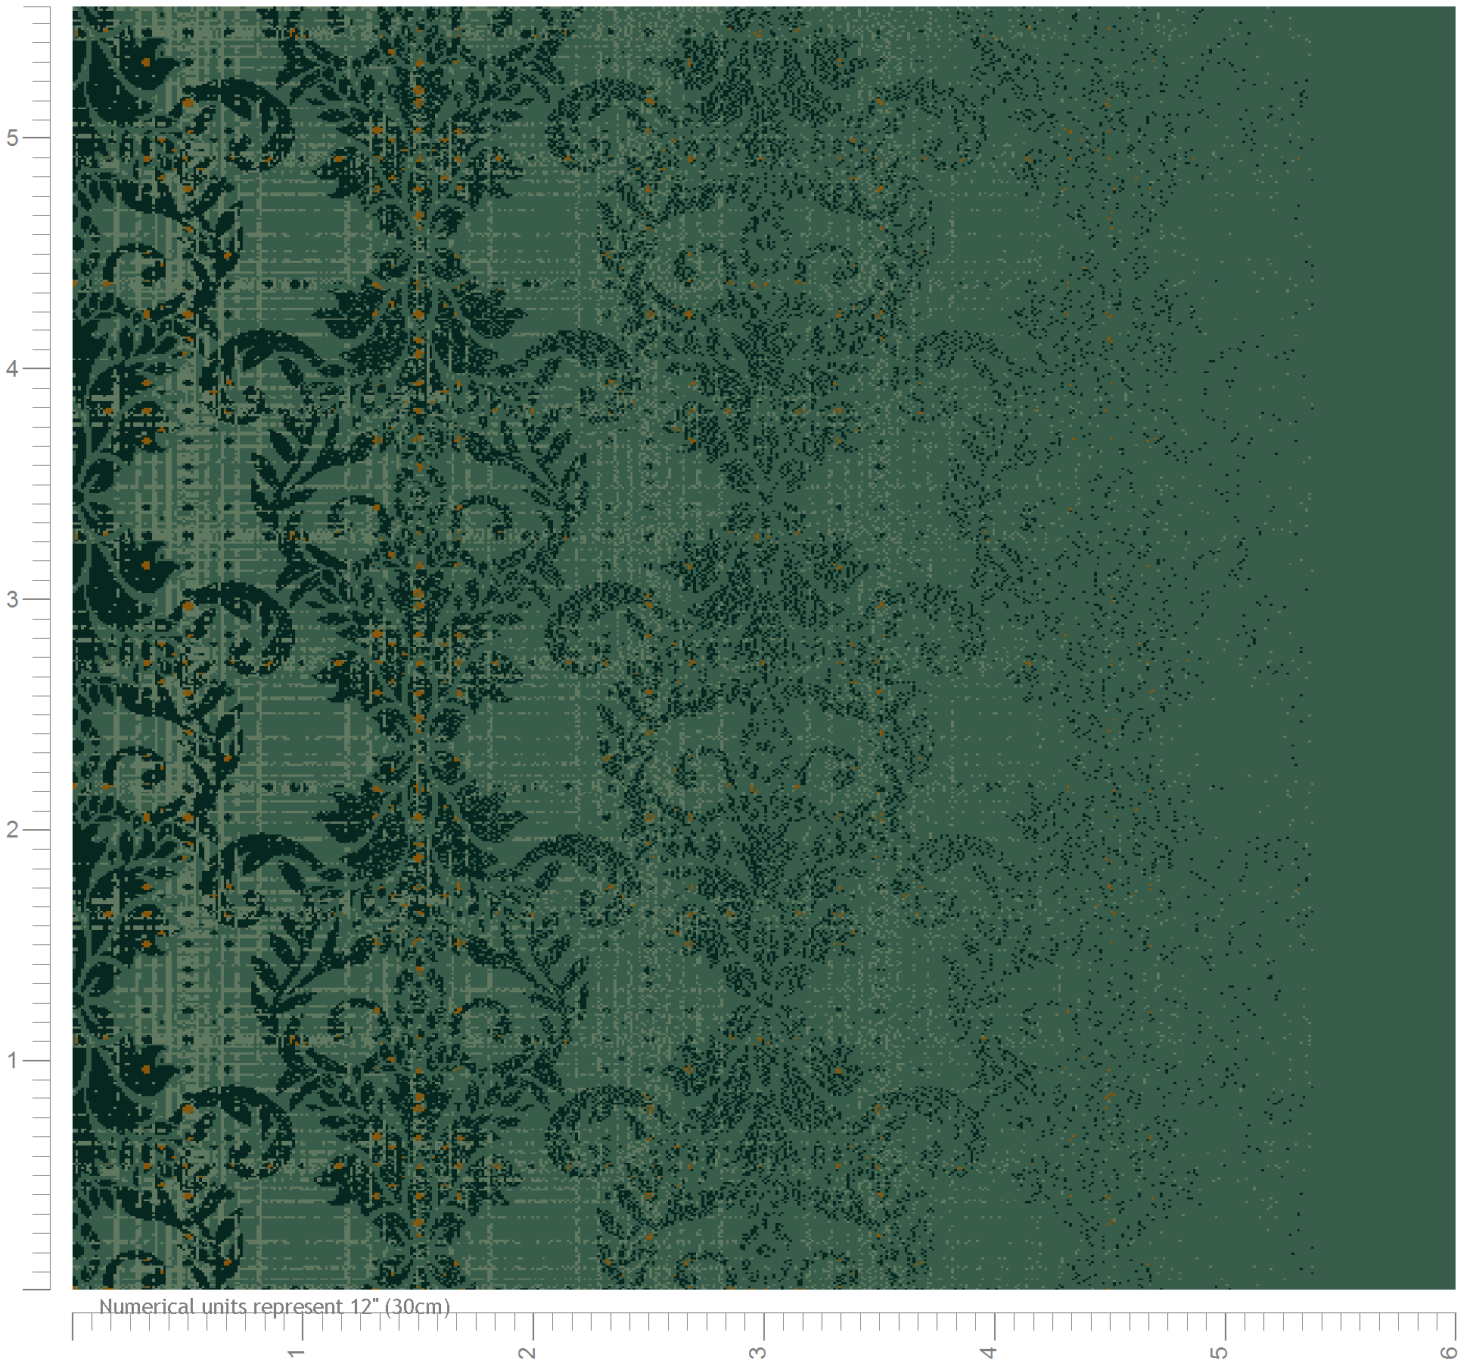

Bohemia

Design ID: 77145-81
 Design Size: Width x Length 6ft 0in x 6ft 6.67in
 Metric: 1.83M x 2.00M
 Ends*Rows: 504 x 708
 Quality: 7 x 9 per Inch
 Match: Straight
 Print Scale: 1:10 (1 1/5" to 1 Foot)
 Repeats: 1 by 0.85
 Print Date: June 12, 2014

5839 DIMENSIONS 1 
 5482 DIMENSIONS 5 
 3340 DIMENSIONS 10 
 4180 DIMENSIONS 11 

The Wilton Carpet Factory Ltd © 2014

The Wilton Carpet Factory Ltd King Street, Wilton, Salisbury SP2 OAY
 Tel:01722 742890 Fax 01722 742923 E-mail: sales@wiltoncarpets.com or designstudio@wiltoncarpets.com